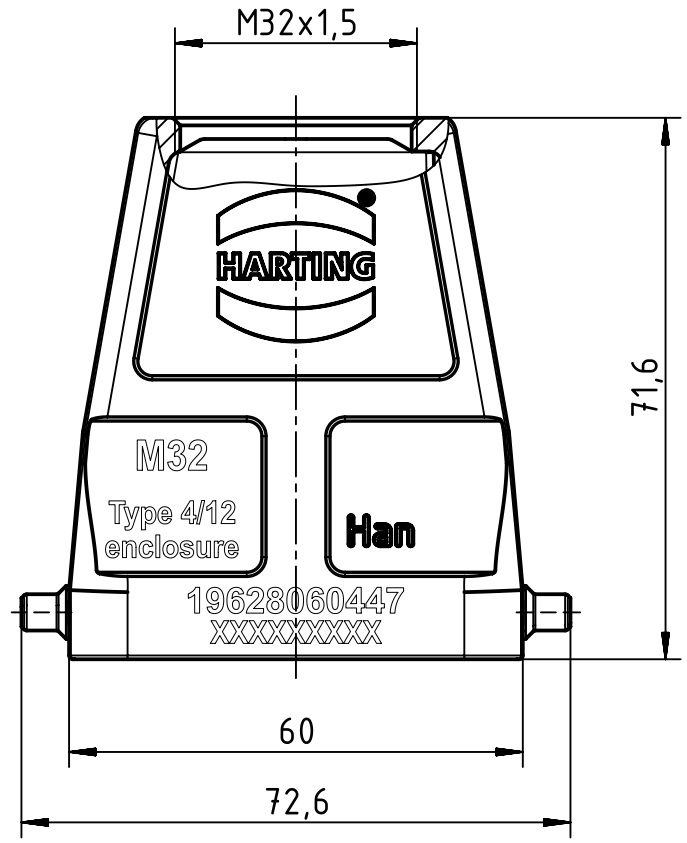

1 2 3 4 5 6

A

B

C

D

	All Dimensions in mm Original Size DIN A4		Scale 1:1		Free size tol.		Ref.			
	All rights reserved Department EL PD		Created by SPRENB		Inspected by GERB		Standardisation TIEMANNA			
HARTING Electric GmbH & Co. KG D-32339 Espelkamp		Title Han 6EMC/B-HTE-M32 (HT)					Date 2018-12-05		State Final Release	
		Type TB					Number 19 62 806 0447		Doc-Key / ECM-Nr. 10009214.0/UGD/005/D 50000014.3686	
							Rev. D		Page 1/1	