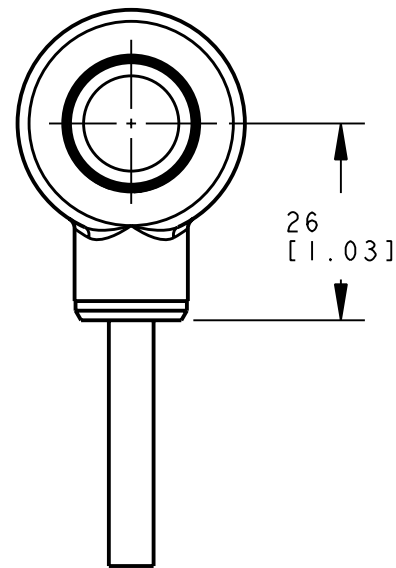

8 | 7 | 6 | 5 | 4 | 3 | 2 | 1

D

C

B

ISOMETRIC VIEW
SCALE 1:1

A

NOTES:
1. ALL DIMENSIONS ARE MILLIMETERS [INCHES] UNLESS OTHERWISE NOTED.

This drawing is the property of BANNER ENGINEERING CORP. and is proprietary in general and in detail. Its contents shall not be revealed to outside parties without written consent of BANNER.

BANNER ENGINEERING CORP.
P.O. BOX 9414
MINNEAPOLIS, MN 55440

THIRD ANGLE PROJECTION

TITLE
T18 EZ-LIGHT CABLE/PIGTAIL
WEB CAD DRAWINGS 2D/3D

SIZE B	DRAWING NO. 154435	REV. I
SCALE 1:1		SHEET 1 OF 1

8 | 7 | 6 | 5 | 4 | 3 | 2 | 1 | PRO/E