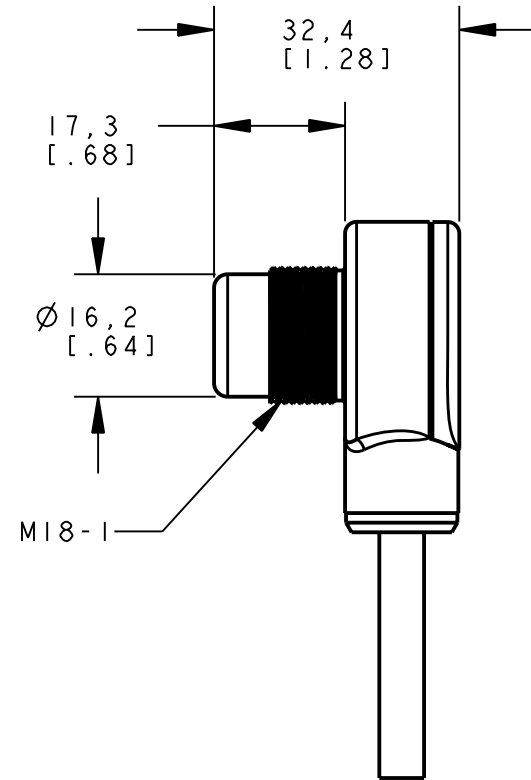

8 | 7 | 6 | 5 | 4 | 3 | 2 | 1

D

C

B

ISOMETRIC VIEW
SCALE 1:1

A

NOTES:
1. ALL DIMENSIONS ARE MILLIMETERS [INCHES] UNLESS OTHERWISE NOTED.

This drawing is the property of BANNER ENGINEERING CORP. and is proprietary in general and in detail. Its contents shall not be revealed to outside parties without written consent of BANNER.

BANNER ENGINEERING CORP.
P.O. BOX 9414
MINNEAPOLIS, MN 55440

THIRD ANGLE PROJECTION

TITLE
T18 EZ-LIGHT CABLE/PIGTAIL
WEB CAD DRAWINGS 2D/3D

SIZE B	DRAWING NO. 154435	REV. I
SCALE 1:1		SHEET 1 OF 1

8 | 7 | 6 | 5 | 4 | 3 | 2 | 1 | PRO/E