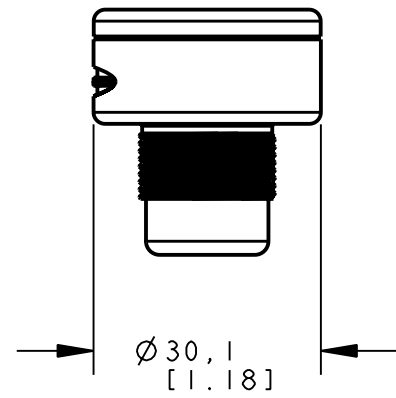

8 | 7 | 6 | 5 | 4 | 3 | 2 | 1

D

C

B

ISOMETRIC VIEW
SCALE 1:1

A

NOTES:
1. ALL DIMENSIONS ARE MILLIMETERS [INCHES] UNLESS OTHERWISE NOTED.

This drawing is the property of BANNER ENGINEERING CORP. and is proprietary in general and in detail. Its contents shall not be revealed to outside parties without written consent of BANNER.

BANNER ENGINEERING CORP.
P.O. BOX 9414
MINNEAPOLIS, MN 55440

THIRD ANGLE PROJECTION

TITLE
T18 EZ-LIGHT CABLE/PIGTAIL
WEB CAD DRAWINGS 2D/3D

SIZE B	DRAWING NO. 154435	REV. I
SCALE 1:1		SHEET 1 OF 1

8 | 7 | 6 | 5 | 4 | 3 | 2 | 1 | PRO/E