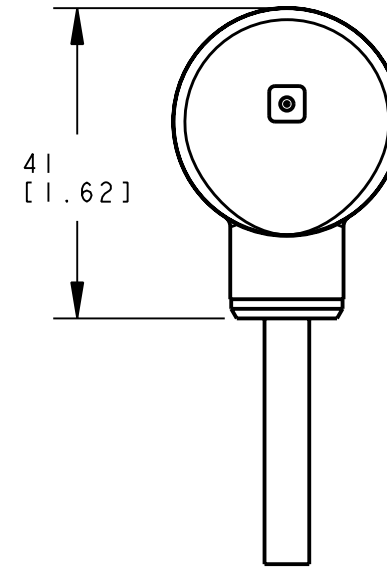

8 | 7 | 6 | 5 | 4 | 3 | 2 | 1

D

C

B

ISOMETRIC VIEW
SCALE 1:1

A

NOTES:
1. ALL DIMENSIONS ARE MILLIMETERS [INCHES] UNLESS OTHERWISE NOTED.

This drawing is the property of BANNER ENGINEERING CORP. and is proprietary in general and in detail. Its contents shall not be revealed to outside parties without written consent of BANNER.

BANNER ENGINEERING CORP.
P.O. BOX 9414
MINNEAPOLIS, MN 55440

THIRD ANGLE PROJECTION

TITLE
T18 EZ-LIGHT CABLE/PIGTAIL
WEB CAD DRAWINGS 2D/3D

SIZE B	DRAWING NO. 154435	REV. I
SCALE 1:1		SHEET 1 OF 1

8 | 7 | 6 | 5 | 4 | 3 | 2 | 1 | PRO/E