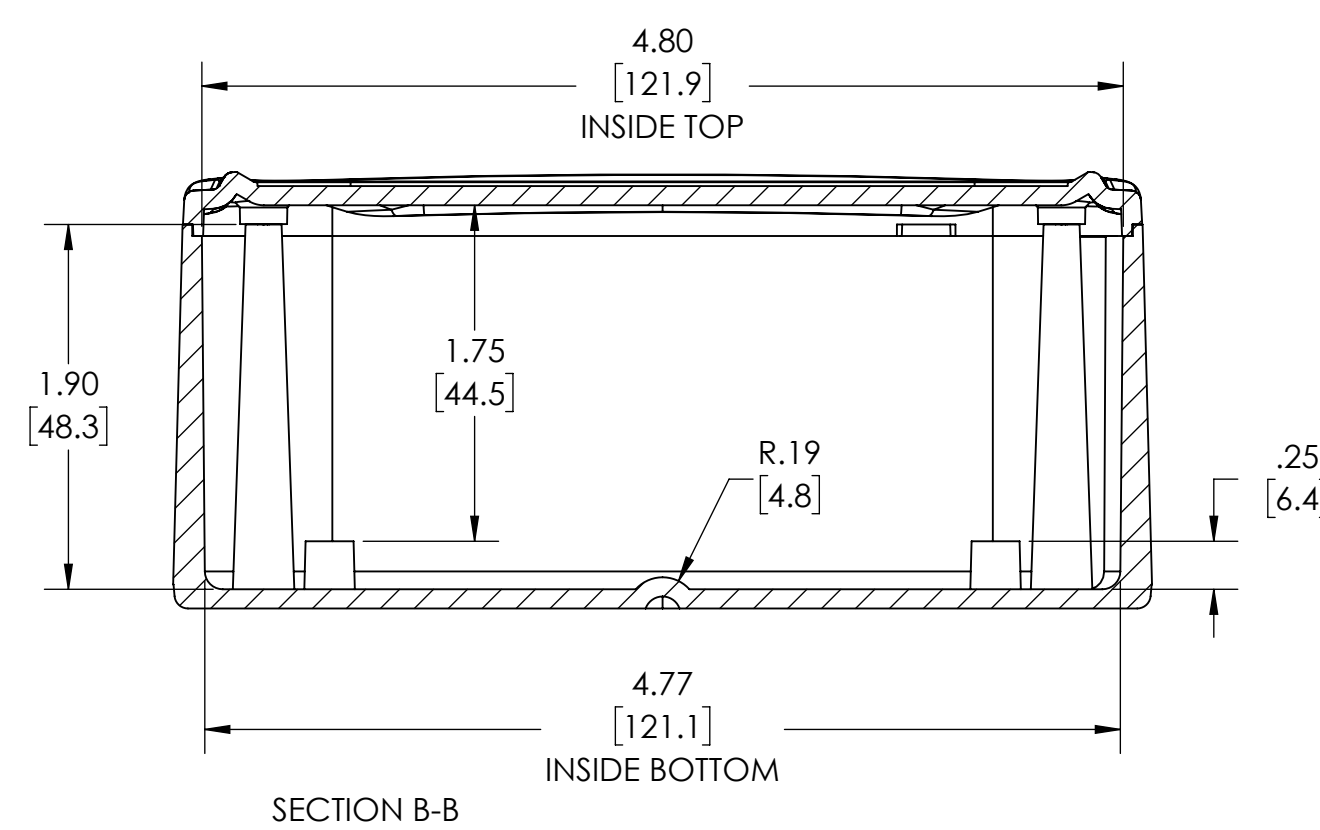

SECTION B-B