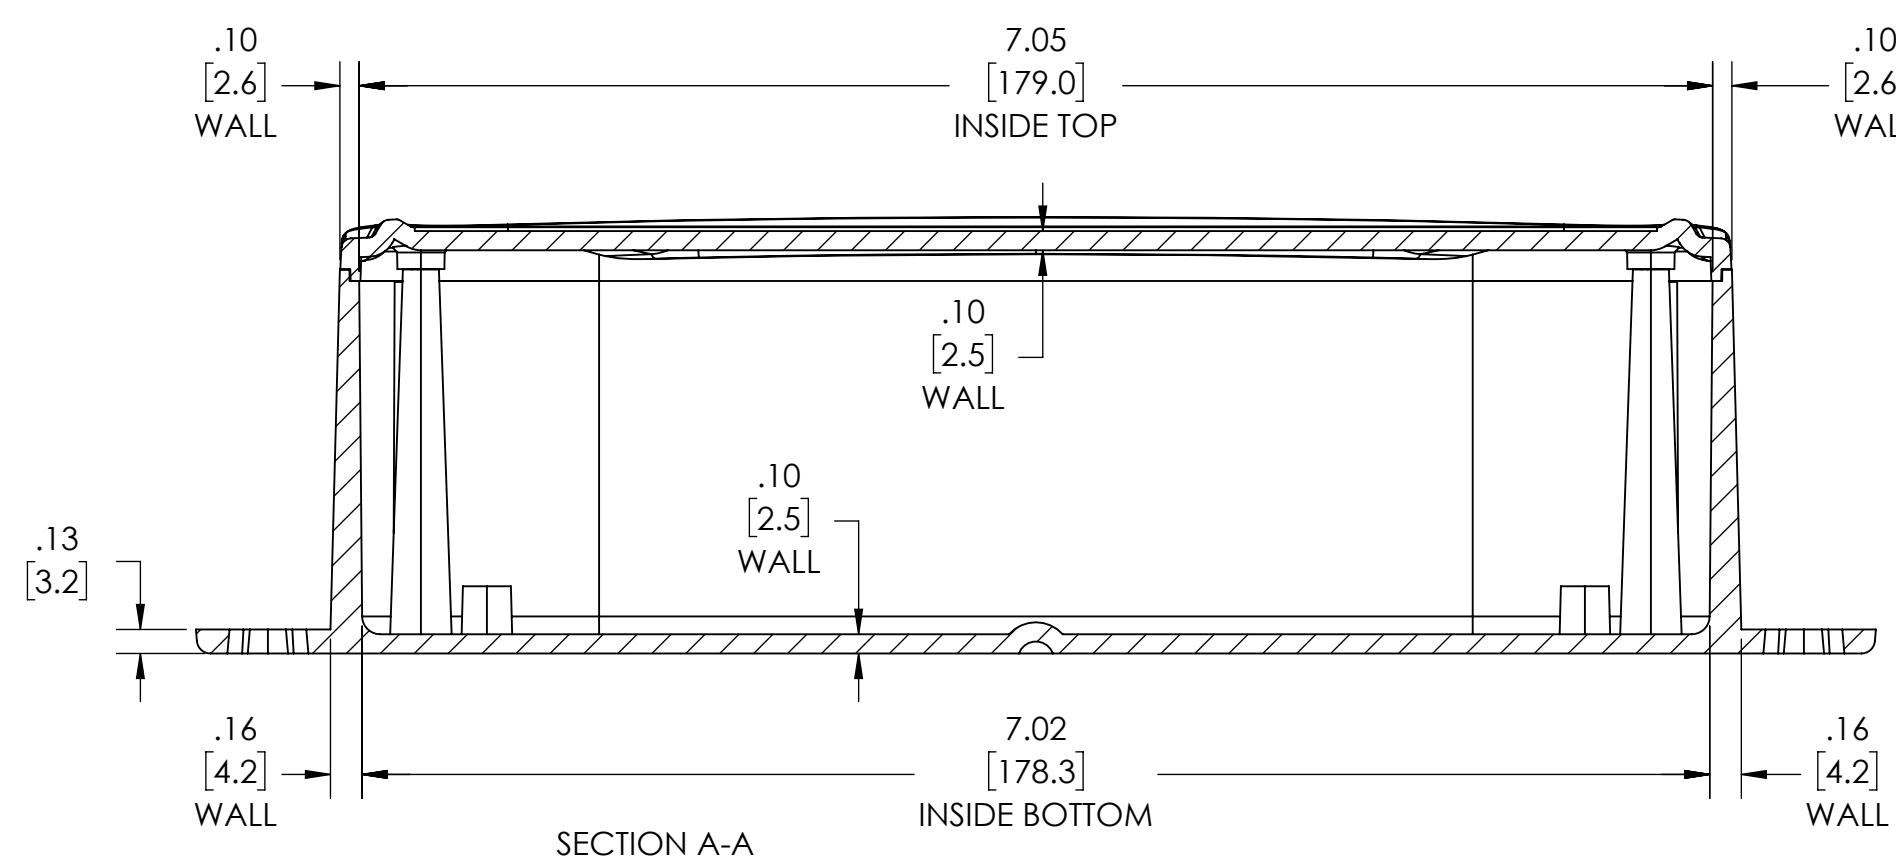

SECTION A-A