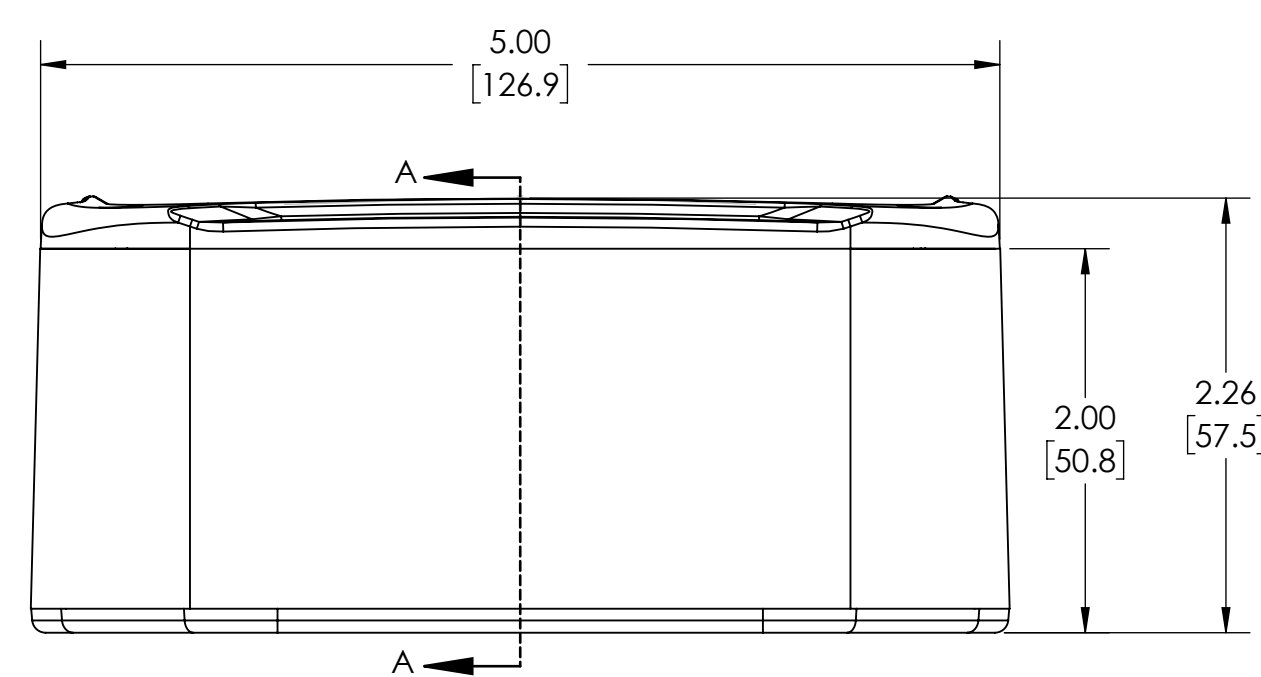

SECTION A-A