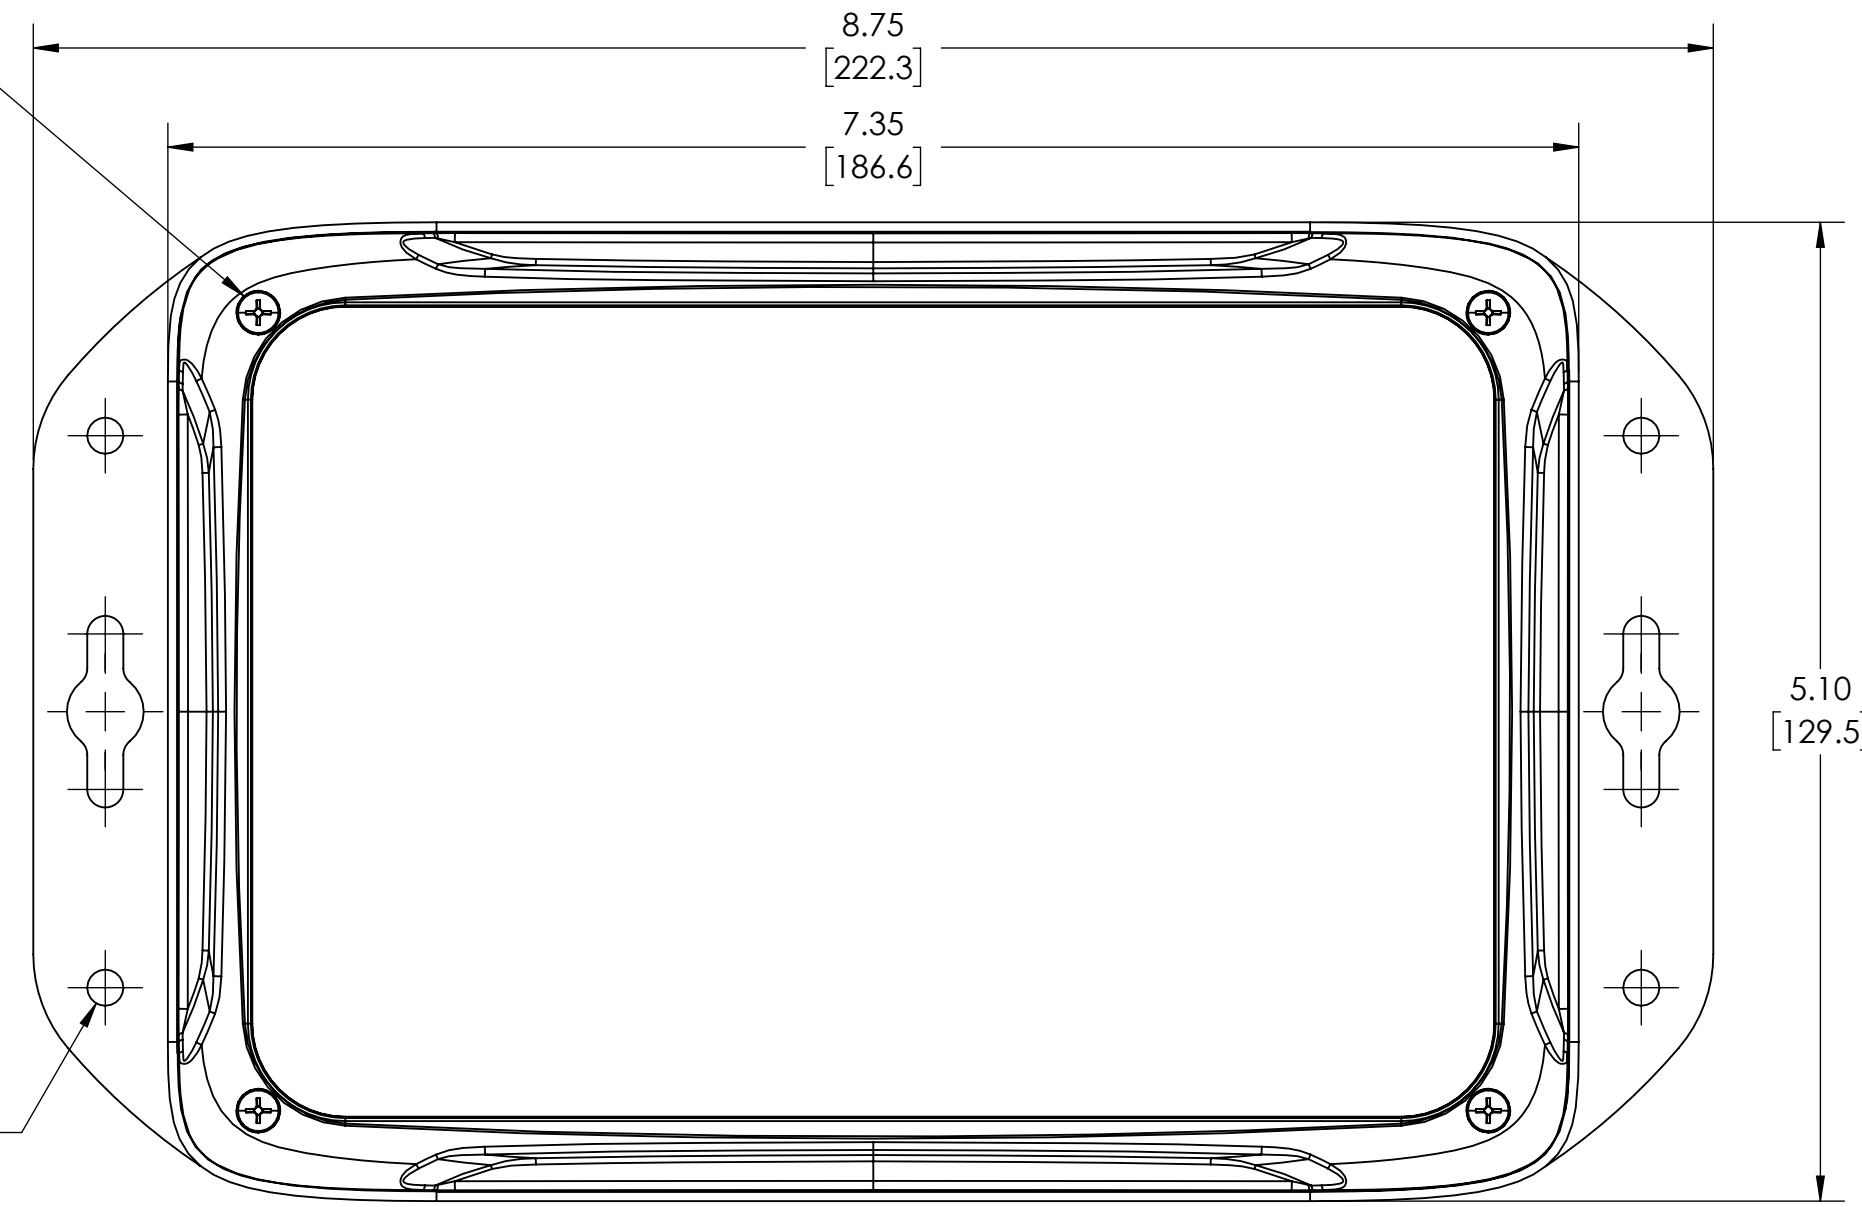

4-24 X .5 CROSS OVAL  
HEAD FORMING SCREW X 4

Ø .19 X 4  
[4.8]

INSIDE VIEW OF BODY  
COVER NOT SHOWN

- NOTES:
- MATERIAL:  
BODY- BLACK ABS POLYAC PA-765  
COVER- BLACK ABS POLYAC PA-765  
TEXTURED/FLUSH OR RECESSED SMOOTH
  - UL94 VO(1.5mm) AND 5VA (3mm) FLAMMABILITY RATING.
  - COVER IS REMOVABLE
  - DIMENSIONS ARE INCH [MM]