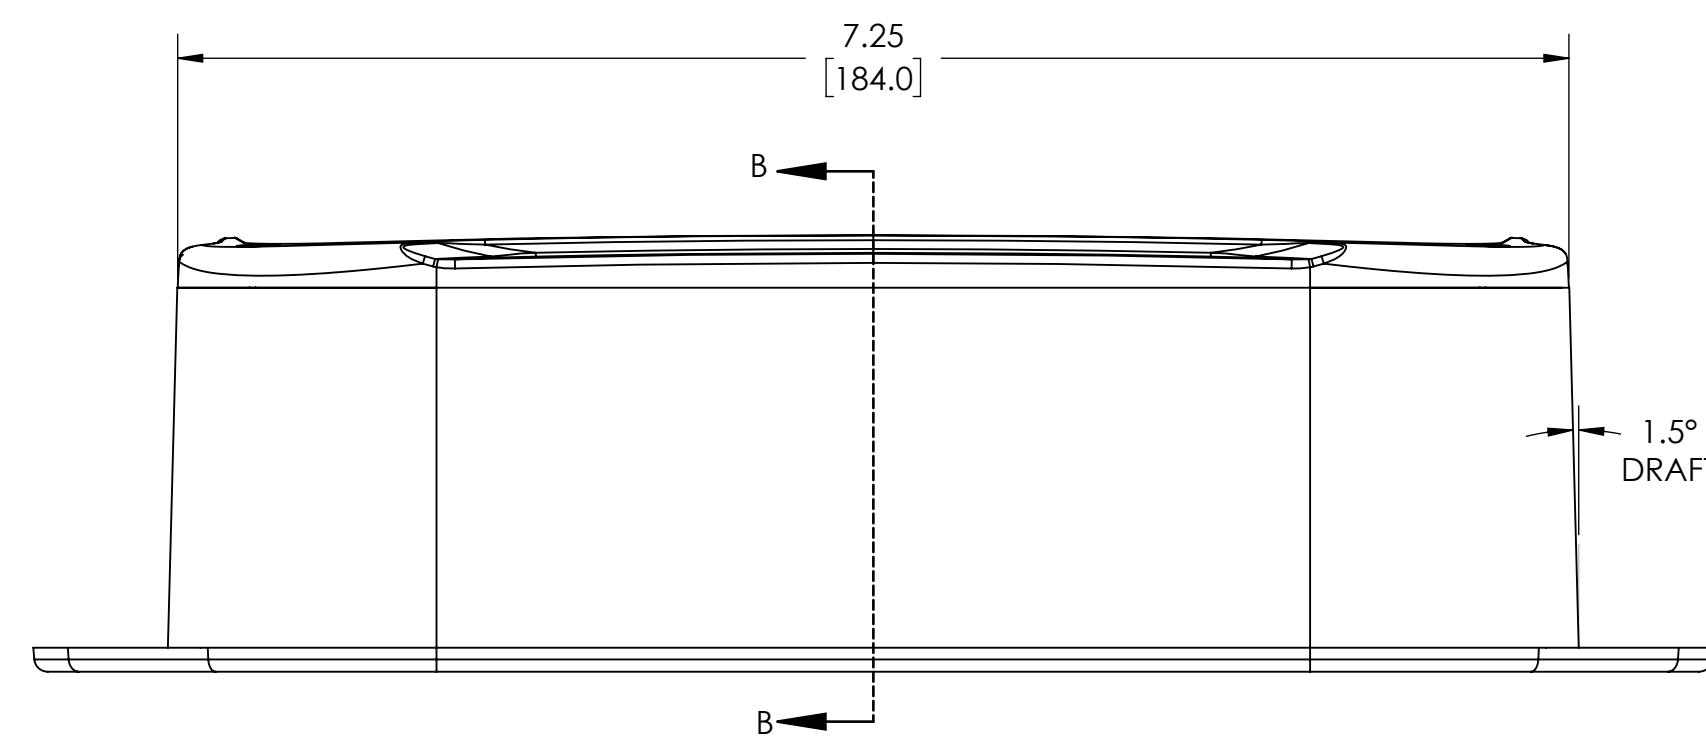

SECTION A-A