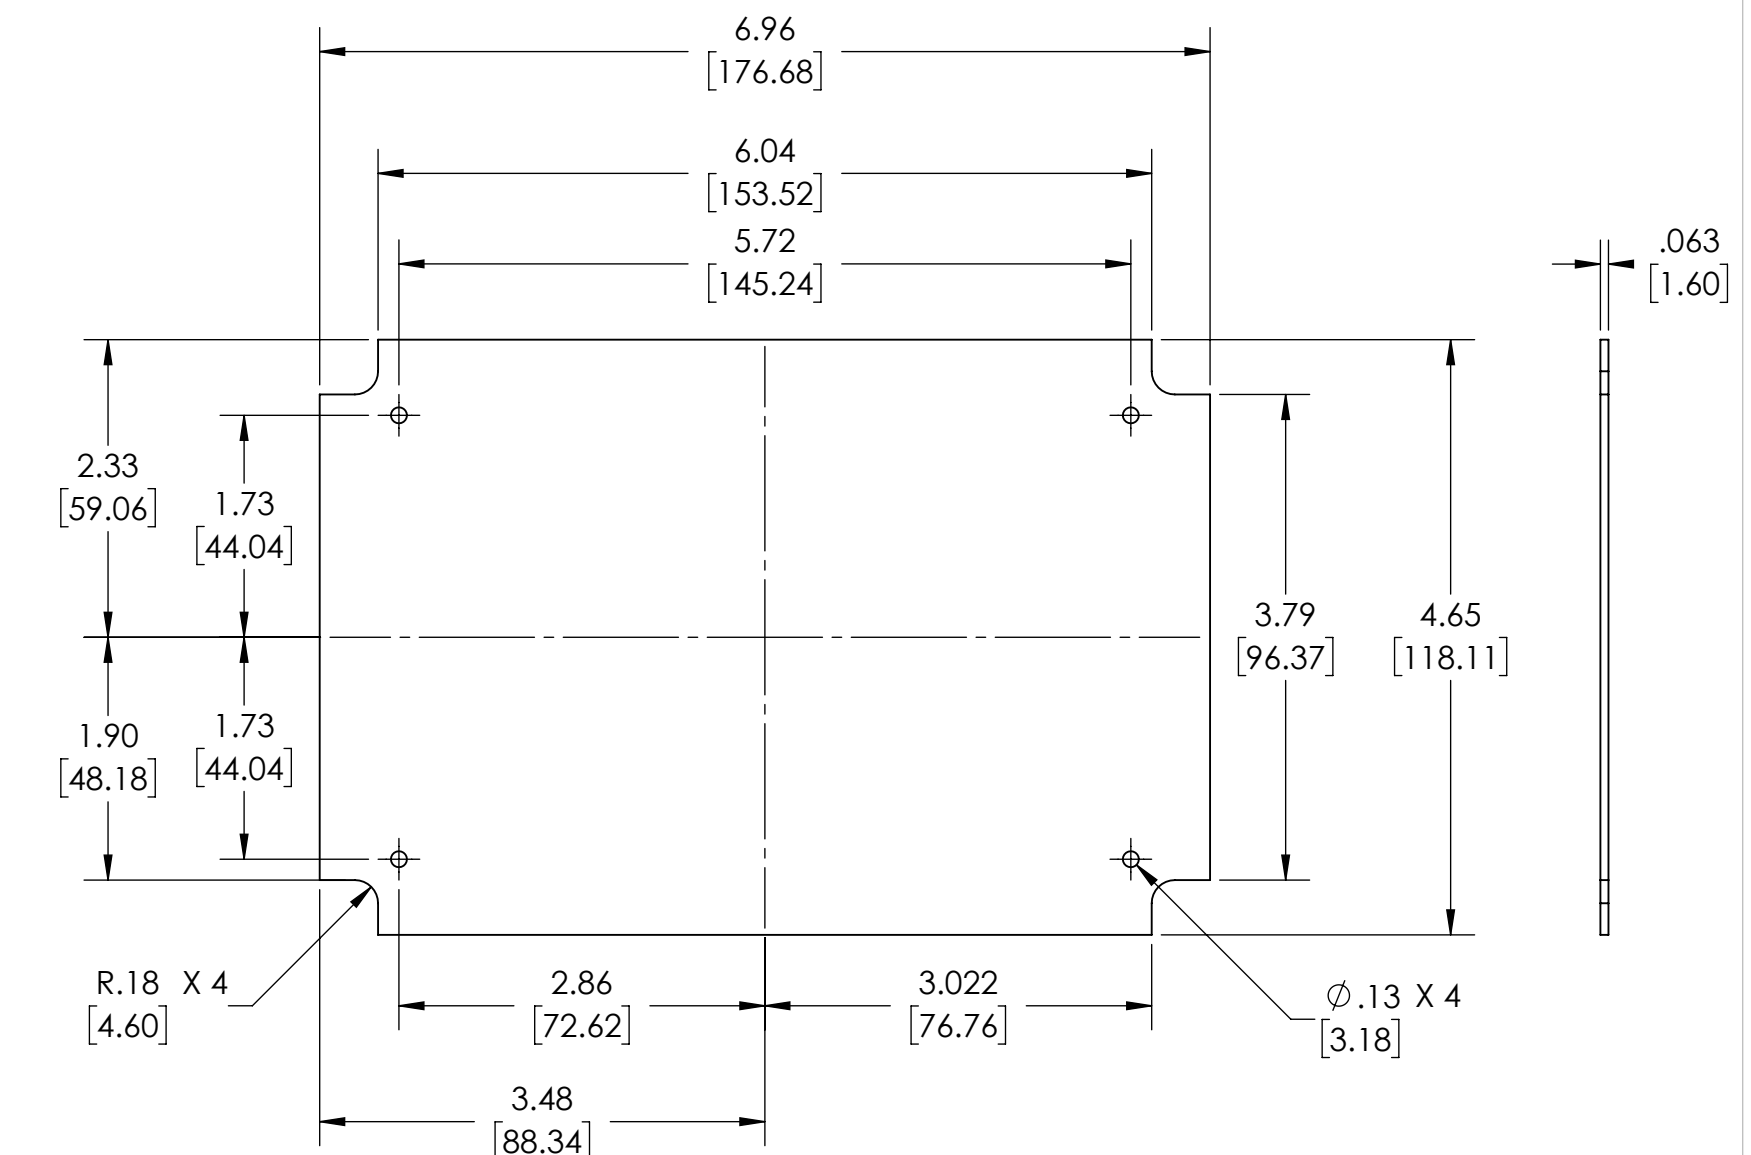

1. NOTES:
1. MATERIAL:
     BODY- BLACK ABS POLYAC PA-765
     COVER- BLACK ABS POLYAC PA-765
     TEXTURED/FLUSH OR RECESSED SMOOTH
  2. UL94 VO(1.5mm) AND 5VA (3mm) FLAMMABILITY RATING.
  3. COVER IS REMOVABLE
  4. DIMENSIONS ARE INCH [MM]

DRAWING FOR REFERENCE
WE RESERVE THE RIGHT TO MAKE CHANGES TO OUR STANDARD PRODUCTS. PLEASE CONSULT WITH BUD INDUSTRIES PRIOR TO USING THIS DRAWING FOR DESIGN PURPOSE.

SUGGESTED PCB LAYOUT