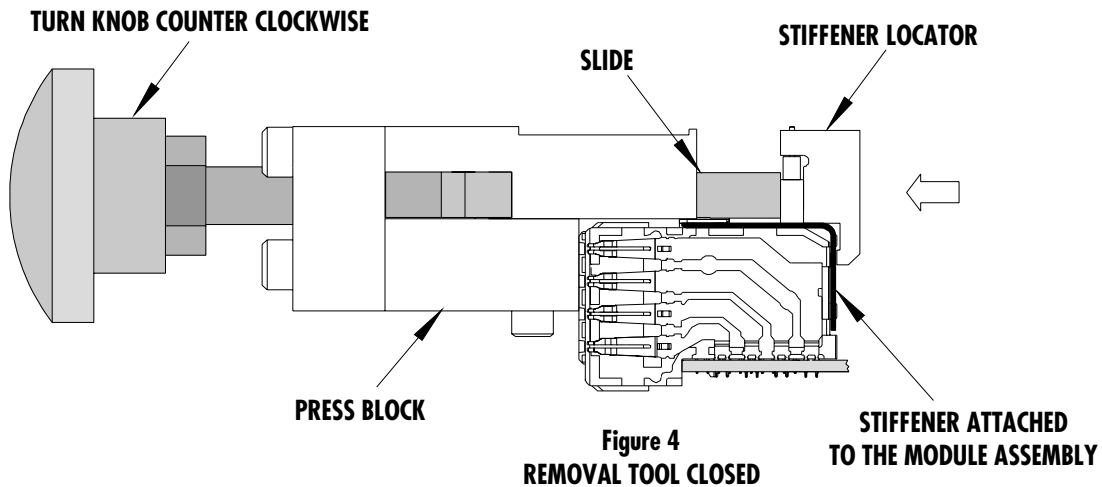

5. Turn the knob on the tool counter clockwise (CCW) so the stiffener locator moves toward the press block. With the module assembly in between the two, the metal stiffener will be seat properly.
6. Do not turn knob excessively. When the knob becomes difficult to turn, this is an indication that the stiffener is seated fully