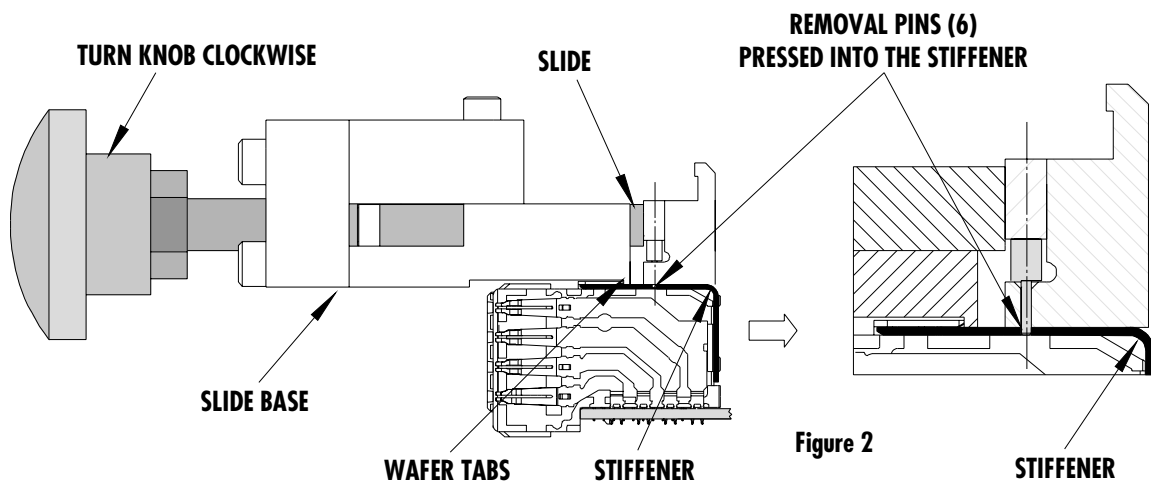

Metal Stiffener Removal

1. Place the small removal pins that are in the stiffener locator into the round holes in the metal stiffener. Align the slide base with the step on the tool against the wafer tabs that protrude through the stiffener.
2. Rotate the knob clockwise (CW) to position the step on the slide base so it will push against the wafer tabs. Continue turning the knob so the metal stiffener will be pushed off the wafers. See Figure 2.
3. If the connector is long enough, it may be necessary to work the stiffener loose by moving the removal tool from one end of the connector to the other until the metal stiffener can be easily removed.
4. The metal stiffener should now be free of the wafer modules and any damaged wafer can be replaced.