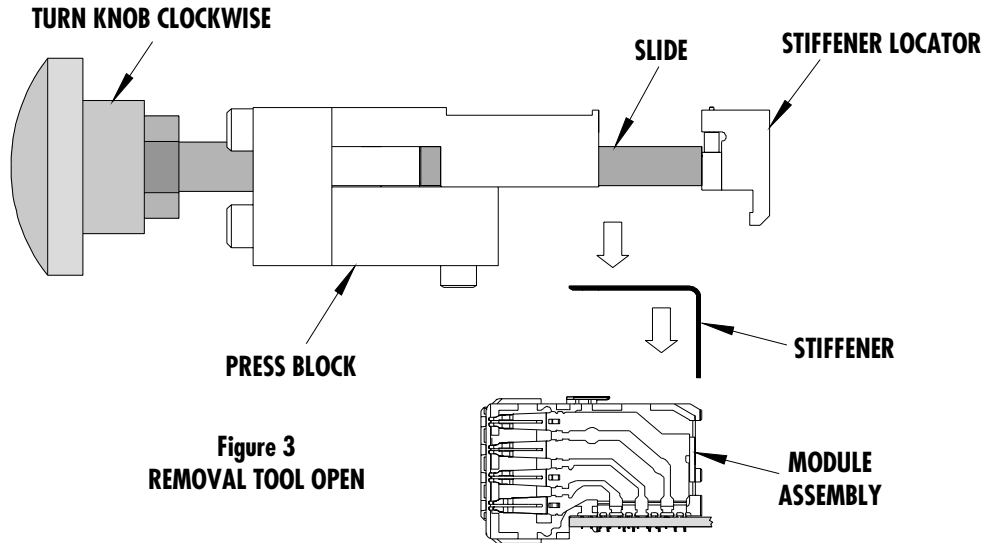

Metal Stiffener Replacement

1. When all the damaged wafers have been repaired the metal stiffener can be reattached to the module assembly.
2. To do this, align the metal stiffener in the proper position with all individual modules. See Figure 3. Push metal stiffener onto the modules.

3. After the metal stiffener is positioned correctly on the module assembly, orient the Stiffener Removal Tool and rotate tool as shown in Figure 4. The installation of the metal stiffener utilizes the opposite side of the tool.
4. Position the tool so it will fit over the module assembly. Turn the knob in either direction allowing the tool to open or close enough so the module assembly fits between the press block and the stiffener locator. The stiffener locator should butt up against the metal stiffener. See Figure 4.