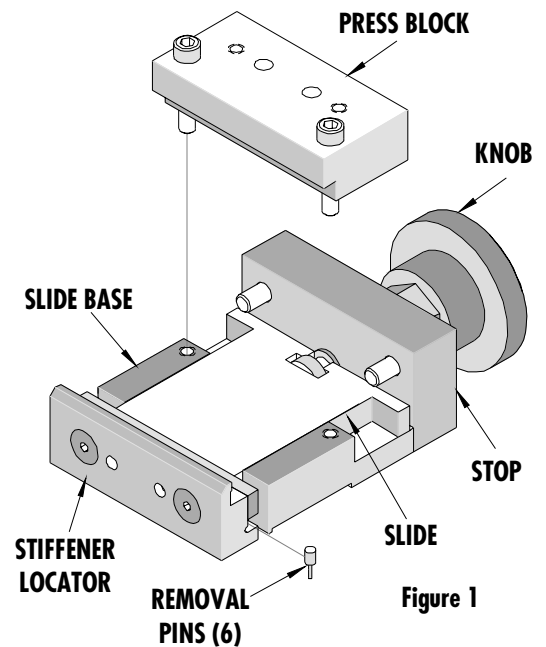

DESCRIPTION

The VHDM®* and VHDM-HSD™ Daughter Card Connector consists of a metal stiffener that combines modular signal wafers, power modules, and guidance modules to create one custom assembly that is assigned a custom part.

The VHDM®* and VHDM-HSD™ 6-8 Row Daughter Card Stiffener Removal Tool consists of slide base, stiffener locator to push the metal stiffener away from the connector assembly, and a clamp knob to actuate the stiffener locator block so the metal stiffener can be removed from the module assembly