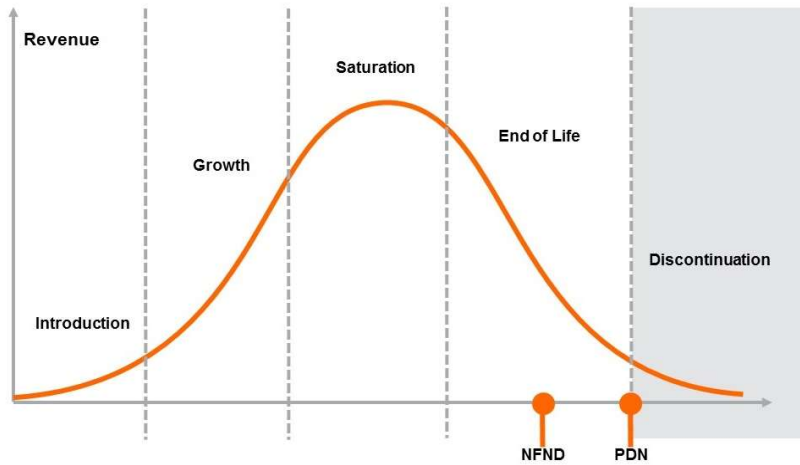

Light is OSRAM

Product Or Individual Q-Code Discontinuation (acc. JEDEC J-STD-048)  
**OS-PDN-2020-054**

17 August 2020

---

Last order: 01 December 2020  
Last delivery: 01 March 2021

---

Please direct your feedback to your local Sales office.