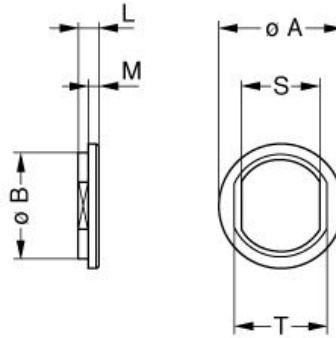

[Catalog](#)

TECHNICAL DETAILS

Mechanics

Shell Style/Model	GRA*: Insulating washer
Keying	No keying
Housing Material	Polyamide, yellow
Weight	.12 g

Performance

Configuration
Insulator
Rated Current

Others

Temp (min / max):	-50° C / +90° C
Humidity (max):	<=95% [at 60 deg C / 140 F]
Vibration:	15 g [10 Hz - 2000 Hz]
Shock Resistance:	100 g [6 ms]
Climatical Category:	50/175/21

Shielding (min): 75 dB (10 MHz)
Shielding (min): 40 dB (1 GHz)

DRAWINGS

No keying

Dimensions

	A	B	L	M	S	T
mm.	16	13.8	1.8	1	10.6	12.2
in.	0,63	0,54	0,07	0,04	0,42	0,48

RECOMMENDED BY LEMO

Tools

Cables