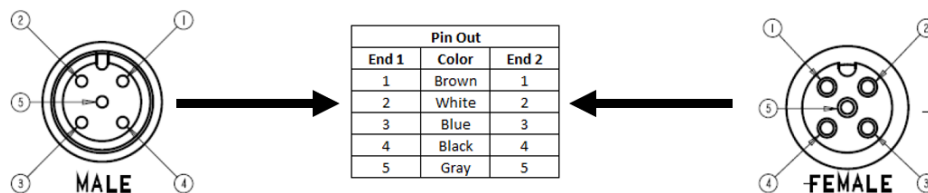

C5AC06UXXX

(M12 Cordset, 5 Position, 22 AWG Shielded, Male Straight to Female Straight)

- Mueller's C5AC06UXXX is an M12 5-pin double ended, shielded instrumentation cable with a straight male connector on one end and a straight female at the other.
- Keyway – A Coding
- Utilizes our 5-conductor 22 AWG PVC-insulated, shielded cable.
- Ratings:
 - Current: 4 A
 - Voltage: 250 V AC/DC
- Material:
 - Coupling Nuts – Nickel Plated Brass
 - Pins/Contacts – Gold Plated Brass
- Length: The "U" in the model number represents unit of measurement. Either: Meters (M), Feet (F)
- Length: The "XXX" in the model number represents length. Standard lengths are 2, 5, and 10 meters. Any other lengths available upon request.
- Meets Standard: IEC 61076-2-101
- Protection Class: IEC IP68
- RoHS 3 Compliant