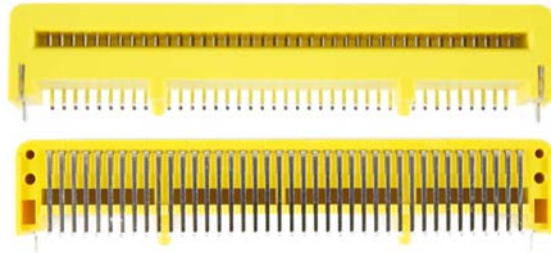

## **micro:bit connector - 180° - various colours**

### **Features**

- Application: BBC Micro :bit card edge connector
- Pitch: 1.27mm
  - Pin NO.: 40pin
  - Material: LCP
  - Lug: Brass
  - Terminal: Phospher bronze
  - Plating: Gold

Yellow

Red

Blue

Black