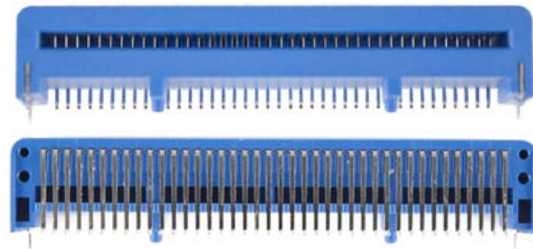

## **micro:bit connector - 180° - various colours**

### **Features**

- Application: BBC Micro :bit card edge connector
- Pitch: 1.27mm
  - Pin NO.: 40pin
  - Material: LCP
  - Lug: Brass
  - Terminal: Phospher bronze
  - Plating: Gold

Yellow

Red

Blue

Black