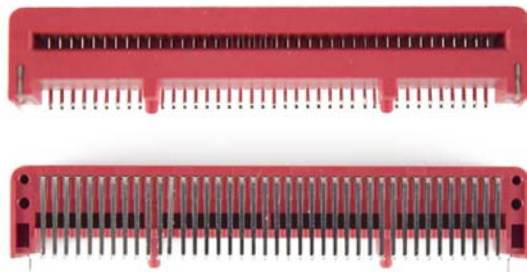

## **micro:bit connector - 180° - various colours**

### **Features**

- Application: BBC Micro :bit card edge connector
- Pitch: 1.27mm
  - Pin NO.: 40pin
  - Material: LCP
  - Lug: Brass
  - Terminal: Phospher bronze
  - Plating: Gold

Yellow

Red

Blue

Black