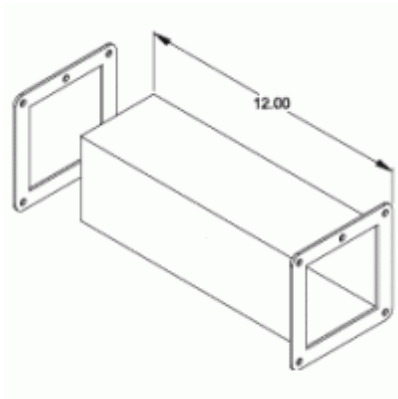

Quality Products. Service Excellence.

Cut-Off Fitting (Non Lay-In) 1485 W2 Series

- For lengths up to 12". Cut off body and weld on flange.

Part No.	Size
1485BW2	2.5 x 2.5
1485CW2	4 x 4
1485DW2	6 x 6
1485EW2	8 x 8
1485FW2	12 x 6

One angle sealing plate included
Does not meet CSA or UL requirements

Data subject to change without notice

© 2021. Hammond Manufacturing Ltd. All rights reserved.