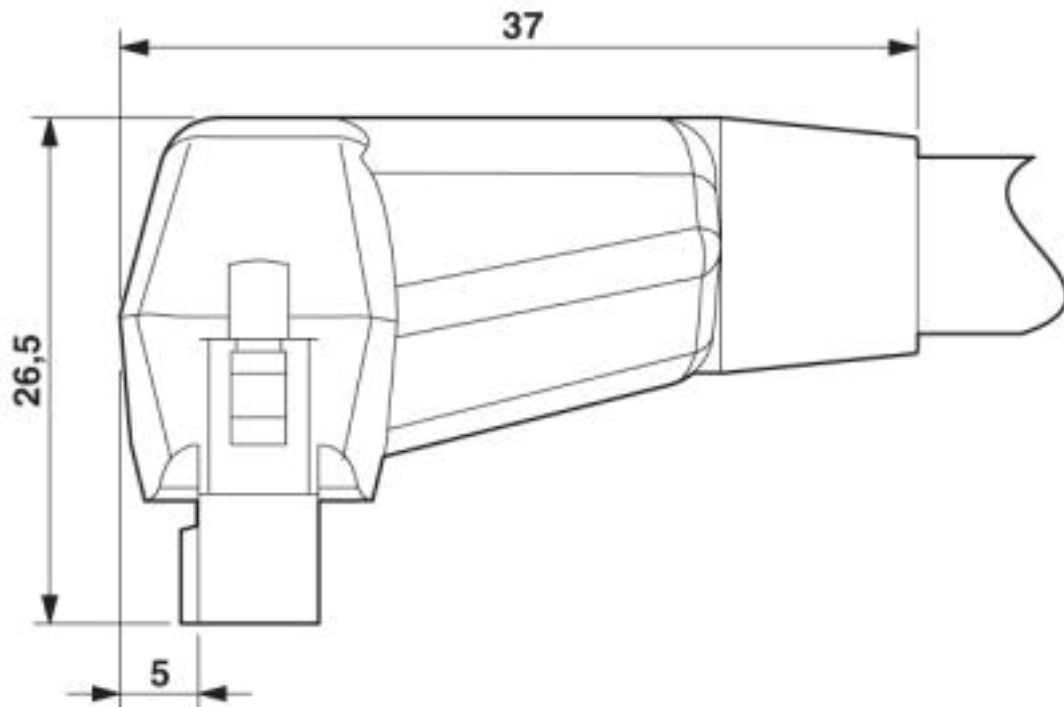

Cable - VIP-CAB-FLK14/16/8,0M/S7 - 2904523

Connection diagram

14-pos. Socket strip PIN	16-pos. Socket strip PIN	Wire color
1	16	Black
2	14	Brown
3	12	Red
4	10	Orange
5	8	Yellow
6	6	Green
7	4	Blue
8	2	Violet
9	9	Gray
10	1	White
11	11	White-black
12	3	White-brown
13	13	White-red
14	5	White-orange
	7	-
	15	-

Pin assignment and color code

Cable - VIP-CAB-FLK14/16/8,0M/S7 - 2904523

Dimensional drawing

Phoenix Contact 2019 © - all rights reserved
<http://www.phoenixcontact.com>

PHOENIX CONTACT GmbH & Co. KG
Flachsmarktstr. 8
32825 Blomberg
Germany
Tel. +49 5235 300
Fax +49 5235 3 41200
<http://www.phoenixcontact.com>