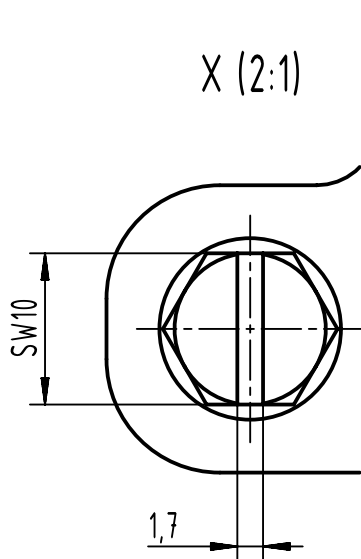

1 2 3 4 5 6

A

B

C

D

X (2:1)

	All Dimensions in mm Original Size DIN A4		Scale 1:2	Free size tol.		Ref.	
						Sub.	
	All rights reserved		Created by HOLLERT	Inspected by SUNDERMEIER	Standardisation 302077	Date 2021-02-22	State Final Release
	Department EL PD		Title Han 6HPR Hood Top Entry M20 Screw lock			Doc-Key / ECM-Nr. 100208629/UGD/004/C 500000187340	
HARTING D-32339 Espelkamp			Type TB	Number 19 40 006 0410		Rev. C	Page 1/1