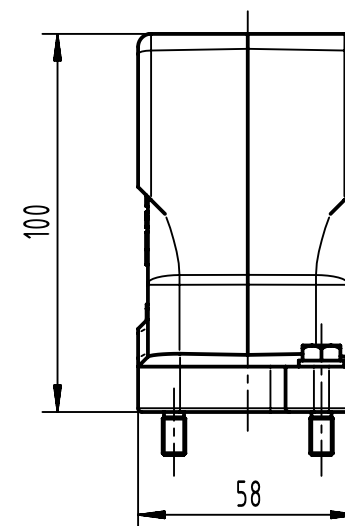

1 2 3 4 5 6

A

B

C

D

X (2:1)

	All Dimensions in mm Original Size DIN A4		Scale 1:2	Free size tol.		Ref.	
						Sub.	
	All rights reserved		Created by HOLLERT	Inspected by SUNDERMEIER	Standardisation 302077	Date 2021-02-22	State Final Release
	Department EL PD		Title Han 6HPR Hood Top Entry M20 Screw lock			Doc-Key / ECM-Nr. 100208629/UGD/004/C 500000187340	
HARTING D-32339 Espelkamp			Type TB	Number 19 40 006 0410		Rev. C	Page 1/1