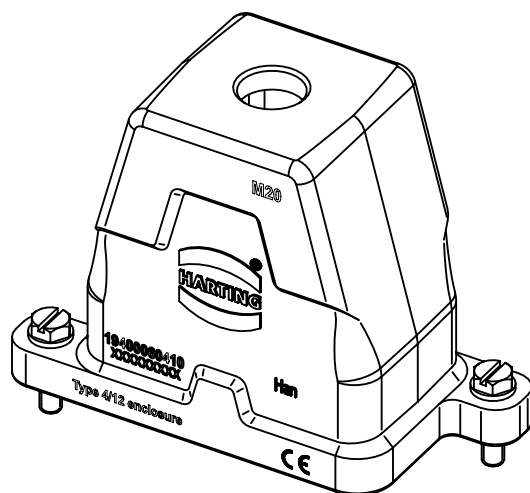

1 2 3 4 5 6

A

B

C

D

X (2:1)

	All Dimensions in mm Original Size DIN A4		Scale 1:2	Free size tol.		Ref.	
						Sub.	
	All rights reserved		Created by HOLLERT	Inspected by SUNDERMEIER	Standardisation 302077	Date 2021-02-22	State Final Release
	Department EL PD		Title Han 6HPR Hood Top Entry M20 Screw lock			Doc-Key / ECM-Nr. 100208629/UGD/004/C 500000187340	
HARTING D-32339 Espelkamp			Type TB	Number 19 40 006 0410		Rev. C	Page 1/1