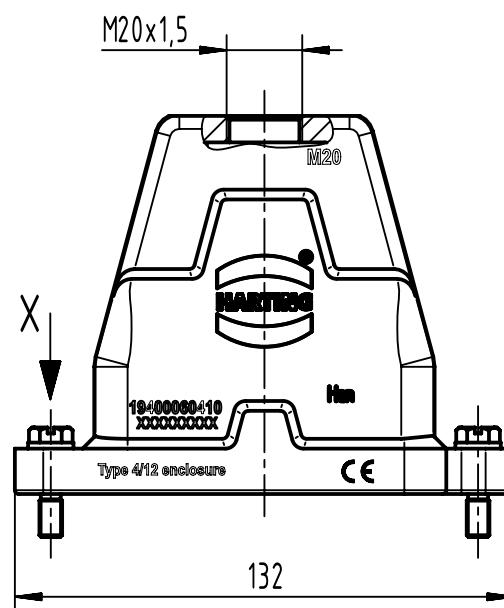

1 2 3 4 5 6

A

B

C

D

X (2:1)

	All Dimensions in mm Original Size DIN A4		Scale 1:2	Free size tol.		Ref.	
						Sub.	
	All rights reserved		Created by HOLLERT	Inspected by SUNDERMEIER	Standardisation 302077	Date 2021-02-22	State Final Release
	Department EL PD		Title Han 6HPR Hood Top Entry M20 Screw lock			Doc-Key / ECM-Nr. 100208629/UGD/004/C 500000187340	
HARTING D-32339 Espelkamp			Type TB	Number 19 40 006 0410		Rev. C	Page 1/1