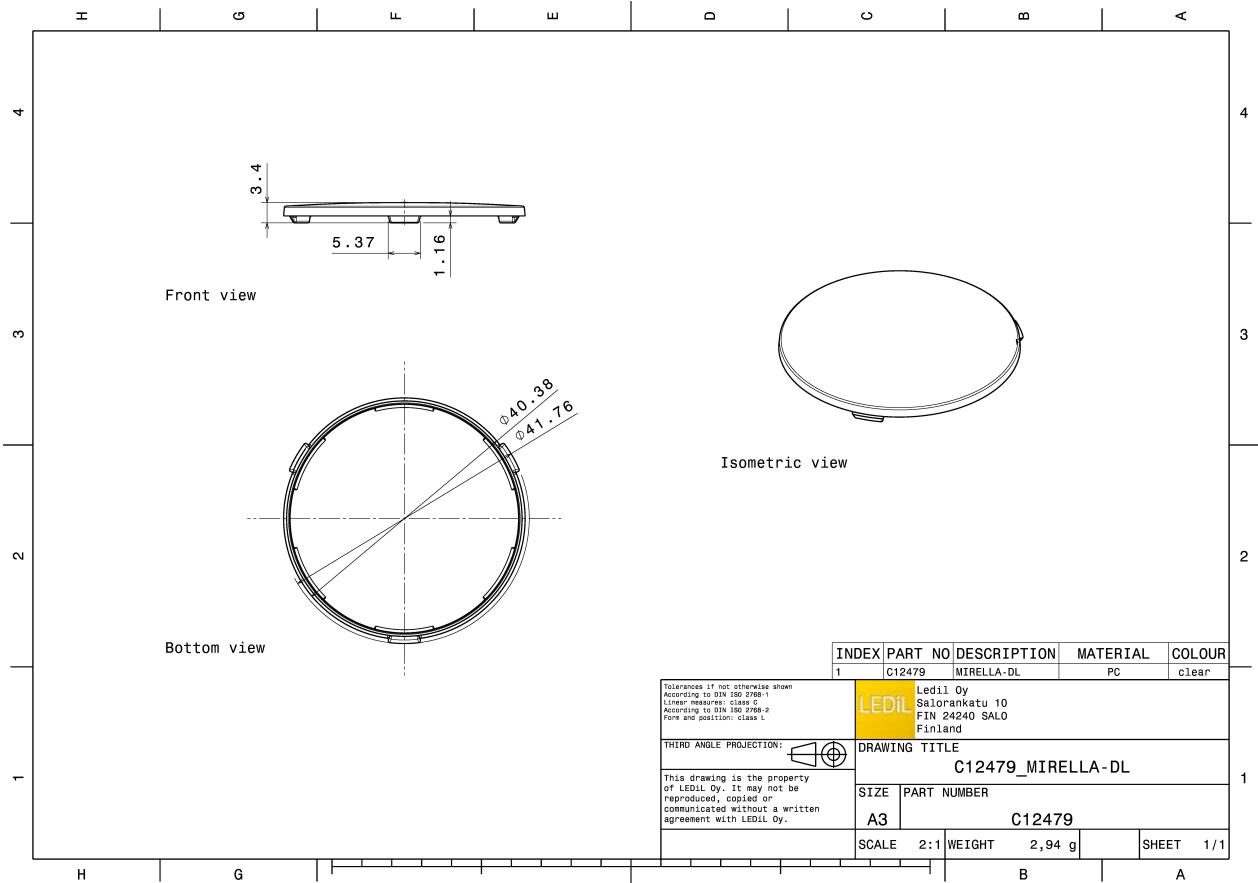

MIRELLA-DL

Diffusing sublens for MIRELLA reflectors.

TECHNICAL SPECIFICATIONS:

Dimensions	Ø 41.0 mm
Height	3.4 mm
Fastening	
Colour	clear
Box size	480 x 280 x 300 mm
Box weight	7.1 kg
Quantity in Box	1344 pcs
ROHS compliant	yes ⓘ

MATERIAL SPECIFICATIONS:

Component	Type	Material	Colour
MIRELLA-DL	Sublens	PC	clear

GENERAL INFORMATION:

NOTE: The typical beam angle will be changed by different color, chip size and chip position tolerance. The typical total beam angle is the full angle measured where the luminous intensity is half of the peak value.