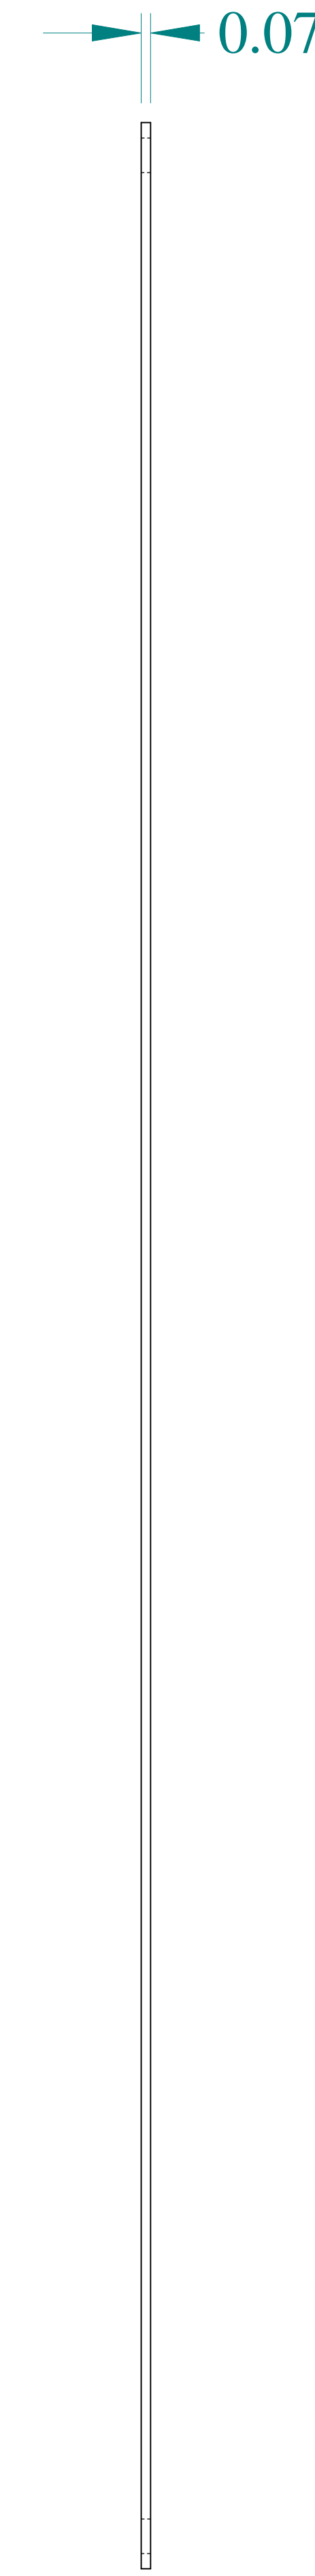

TOP VIEW

FRONT VIEW

SIDE VIEW

SIDE VIEW

ISOMETRIC VIEW

**HAMMOND
MANUFACTURING**[®]

www.hammondmfg.com

Data subject to change without notice.

Part # : 14G1915

Date : Jan. 31, 2020

[Link:www.hamfmg.com/14G1915](http://www.hamfmg.com/14G1915)