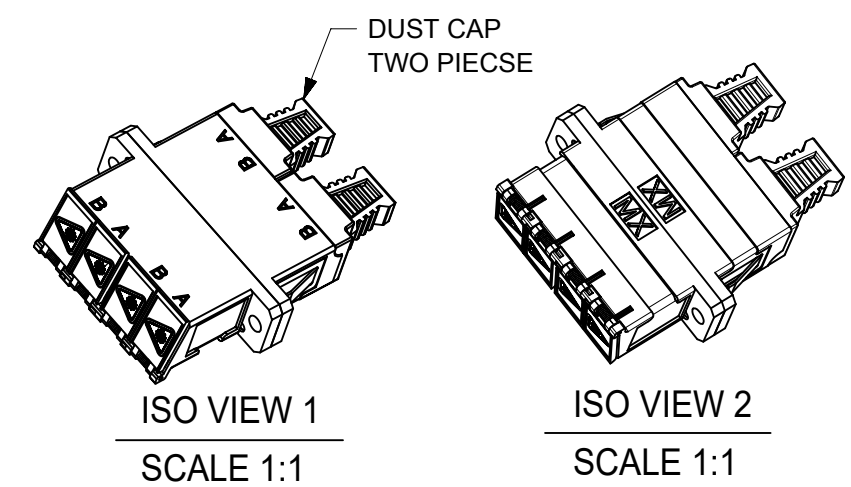

LC QUAD ADAPTER P/N	LC QUAD ADAPTER COLOR	SPLIT SLEEVE MATERIAL
106123-0200	BLUE	ZR
106123-0205*		
106123-1200	BEIGE	
106123-1205*		
106123-2200	GREEN	
106123-3200	AQUA	
106123-3205*		

PRE-RELEASE REFERENCE USE ONLY

NOTES:
 1. ALL DIMENSIONS ARE FOR REFERENCE
 2. DUST CAPS NOT SHOWN ON FRONT, BOTTOM AND RIGHT VIEW.
 3. LC QUAD ADAPTER HAS SC DUPLEX ADAPTER FOOTPRINT.
 4.P/NS MARKED WITH() ARE BULK PACKED IN QUANTITIES OF 100PCS

FUNCTIONAL SYMBOLS	THIS DRAWING CONTAINS INFORMATION THAT IS PROPRIETARY TO MOLEX ELECTRONIC TECHNOLOGIES, LLC AND SHOULD NOT BE USED WITHOUT WRITTEN PERMISSION		CURRENT REV DESC:				
∇ = 0	DIMENSION UNITS	SCALE					
∇ = 0	INCH	4:1					
∇ = 0	GENERAL TOLERANCES (UNLESS SPECIFIED)						
	ANGULAR TOL ± °						
	4 PLACES	±					
DIVISIONAL SYMBOLS	3 PLACES	±					
	2 PLACES	±					
	1 PLACE	±					
	0 PLACES	±					
	DRAFT WHERE APPLICABLE MUST REMAIN WITHIN DIMENSIONS	THIRD ANGLE PROJECTION	DRAWING	SERIES	MATERIAL NUMBER	CUSTOMER	SHEET NUMBER
			B-SIZE	106123	SEE TABLE	GENERAL MARKET	1 OF 1

molex

LC QUAD ADAPTER WITH SHUTTERS (SCREW AND SNAP MOUNT)

PRODUCT CUSTOMER DRAWING

DOCUMENT NUMBER: SD-106123-X200
 DOC TYPE: PSD
 DOC PART: 001
 REVISION: B

DOCUMENT STATUS	RELEASE DATE