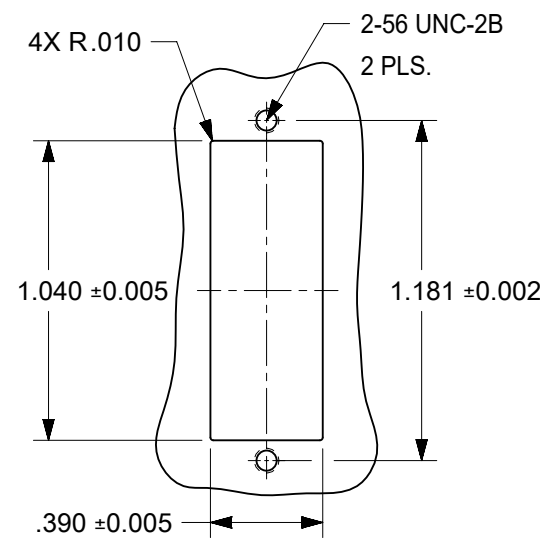

LC QUAD ADAPTER P/N	LC QUAD ADAPTER COLOR	SPLIT SLEEVE MATERIAL
106123-0200	BLUE	ZR
106123-0205*		
106123-1200	BEIGE	
106123-1205*		
106123-2200	GREEN	
106123-3200	AQUA	
106123-3205*		

PRE-RELEASE REFERENCE USE ONLY

NOTES:
 1. ALL DIMENSIONS ARE FOR REFERENCE
 2. DUST CAPS NOT SHOWN ON FRONT, BOTTOM AND RIGHT VIEW.
 3. LC QUAD ADAPTER HAS SC DUPLEX ADAPTER FOOTPRINT.
 4.P/NS MARKED WITH() ARE BULK PACKED IN QUANTITIES OF 100PCS

FUNCTIONAL SYMBOLS	THIS DRAWING CONTAINS INFORMATION THAT IS PROPRIETARY TO MOLEX ELECTRONIC TECHNOLOGIES, LLC AND SHOULD NOT BE USED WITHOUT WRITTEN PERMISSION		CURRENT REV DESC:				
∇ = 0	DIMENSION UNITS	SCALE					
∇ = 0	INCH	4:1					
∇ = 0	GENERAL TOLERANCES (UNLESS SPECIFIED)						
	ANGULAR TOL ± °						
	4 PLACES	±					
DIVISIONAL SYMBOLS	3 PLACES	±					
	2 PLACES	±					
	1 PLACE	±					
	0 PLACES	±					
	DRAFT WHERE APPLICABLE MUST REMAIN WITHIN DIMENSIONS	THIRD ANGLE PROJECTION	DRAWING	SERIES	MATERIAL NUMBER	CUSTOMER	SHEET NUMBER
			B-SIZE	106123	SEE TABLE	GENERAL MARKET	1 OF 1

molex

LC QUAD ADAPTER WITH SHUTTERS (SCREW AND SNAP MOUNT)

PRODUCT CUSTOMER DRAWING

DOCUMENT NUMBER: SD-106123-X200
 DOC TYPE: PSD
 DOC PART: 001
 REVISION: B

DOCUMENT STATUS	RELEASE DATE