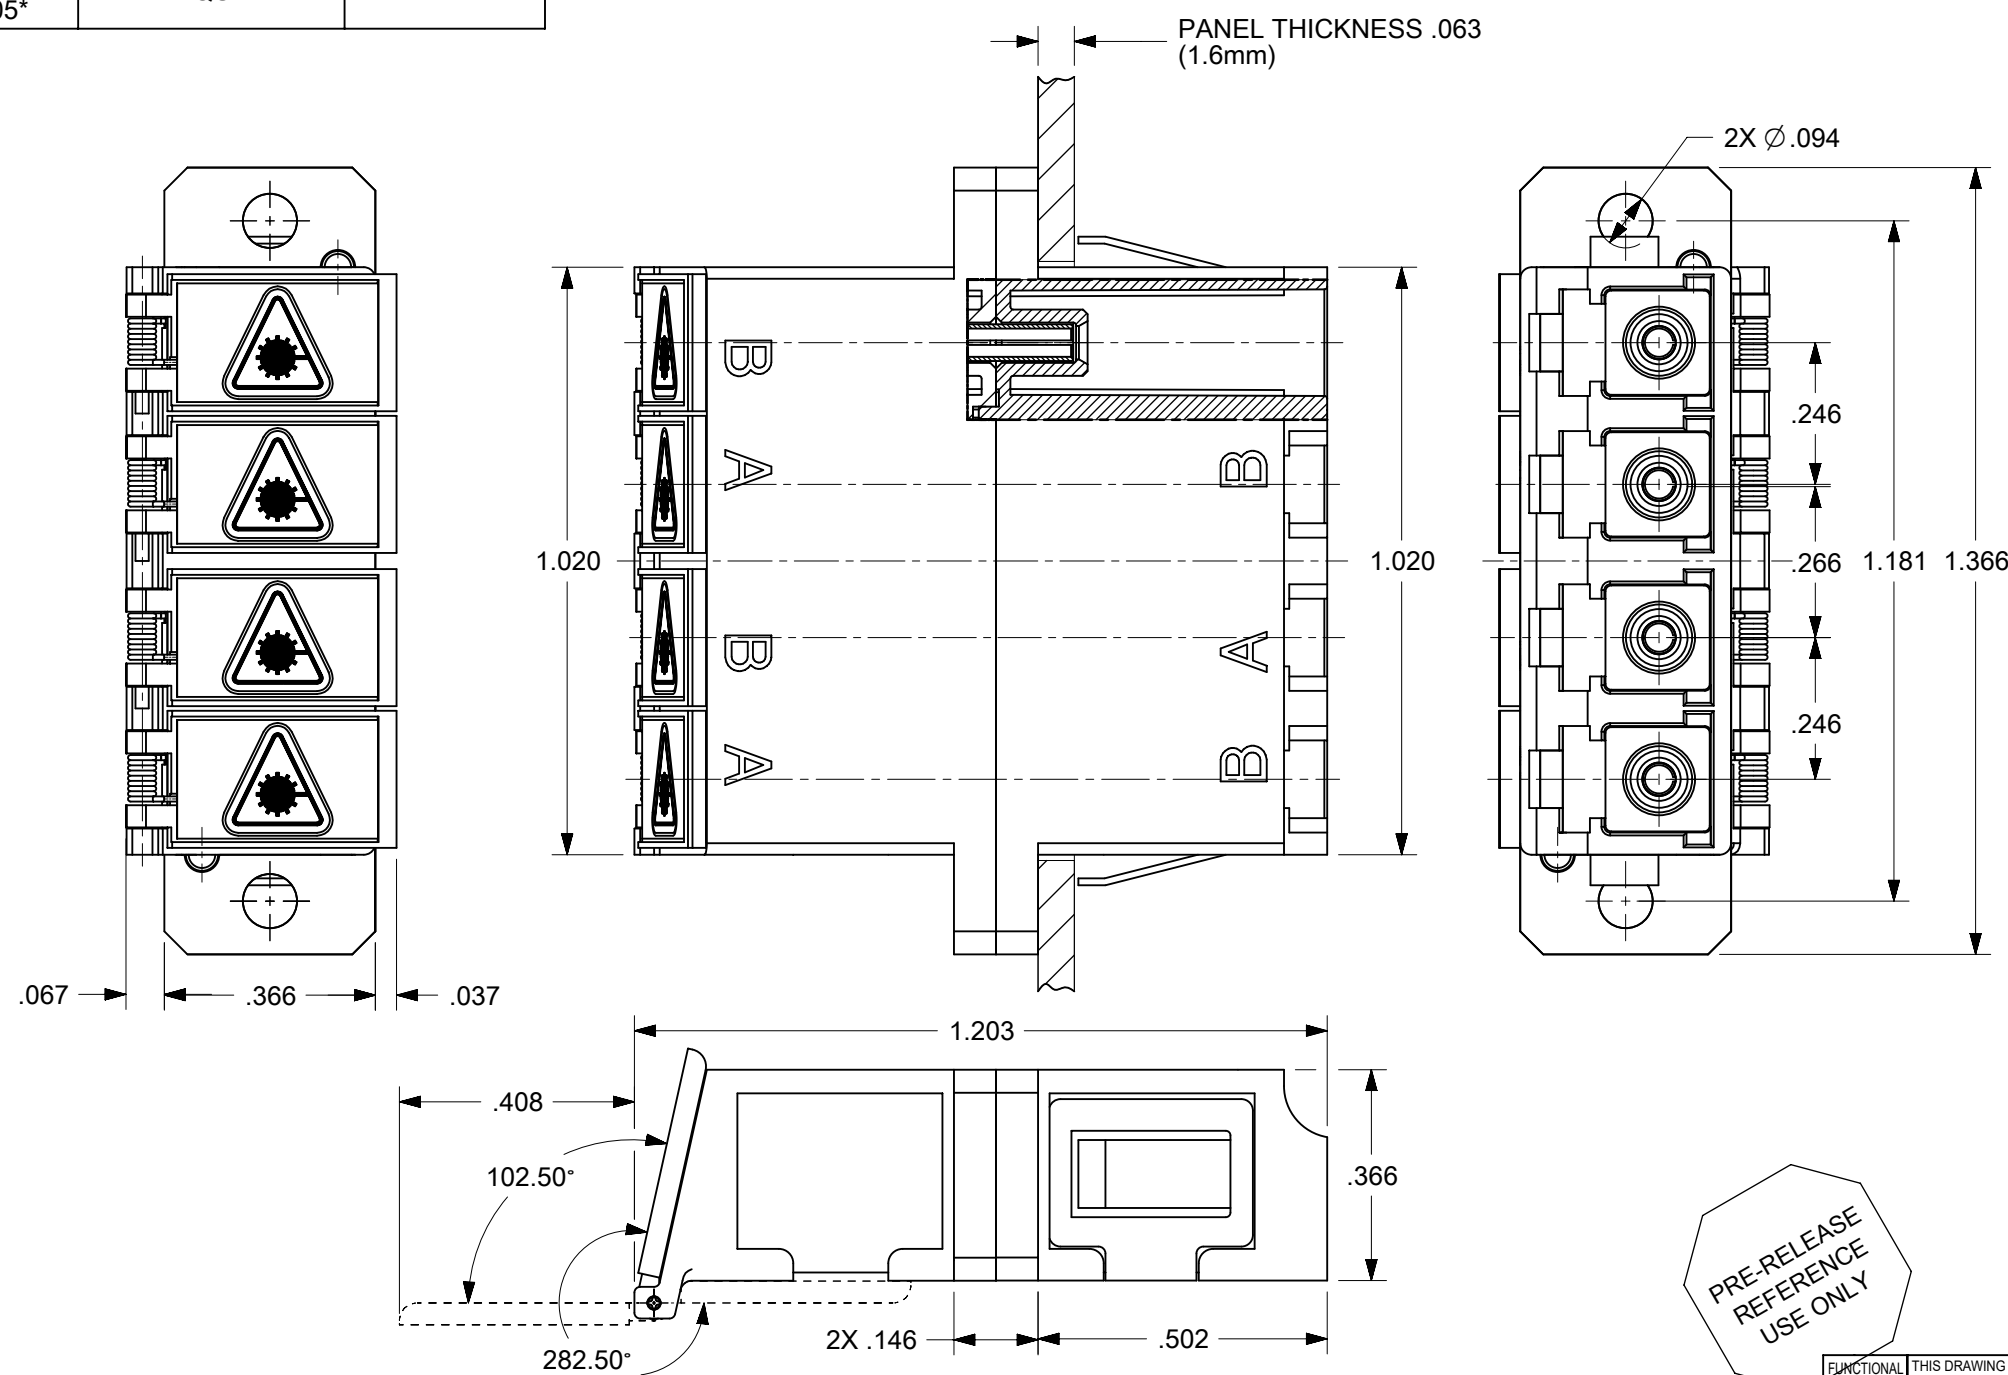

LC QUAD ADAPTER P/N	LC QUAD ADAPTER COLOR	SPLIT SLEEVE MATERIAL
106123-0200	BLUE	ZR
106123-0205*		
106123-1200	BEIGE	
106123-1205*		
106123-2200	GREEN	
106123-3200	AQUA	
106123-3205*		

PRE-RELEASE REFERENCE USE ONLY

NOTES:
 1. ALL DIMENSIONS ARE FOR REFERENCE
 2. DUST CAPS NOT SHOWN ON FRONT, BOTTOM AND RIGHT VIEW.
 3. LC QUAD ADAPTER HAS SC DUPLEX ADAPTER FOOTPRINT.
 4.P/NS MARKED WITH() ARE BULK PACKED IN QUANTITIES OF 100PCS

FUNCTIONAL SYMBOLS	THIS DRAWING CONTAINS INFORMATION THAT IS PROPRIETARY TO MOLEX ELECTRONIC TECHNOLOGIES, LLC AND SHOULD NOT BE USED WITHOUT WRITTEN PERMISSION		CURRENT REV DESC:				
∇ = 0	DIMENSION UNITS	SCALE					
∇ = 0	INCH	4:1					
∇ = 0	GENERAL TOLERANCES (UNLESS SPECIFIED)						
	ANGULAR TOL ± °						
	4 PLACES	±					
DIVISIONAL SYMBOLS	3 PLACES	±					
	2 PLACES	±					
	1 PLACE	±					
	0 PLACES	±					
	DRAFT WHERE APPLICABLE MUST REMAIN WITHIN DIMENSIONS	THIRD ANGLE PROJECTION	DRAWING	SERIES	MATERIAL NUMBER	CUSTOMER	SHEET NUMBER
			B-SIZE	106123	SEE TABLE	GENERAL MARKET	1 OF 1

molex

LC QUAD ADAPTER WITH SHUTTERS (SCREW AND SNAP MOUNT)

PRODUCT CUSTOMER DRAWING

DOCUMENT NUMBER: SD-106123-X200
 DOC TYPE: PSD
 DOC PART: 001
 REVISION: B

DOCUMENT STATUS	RELEASE DATE