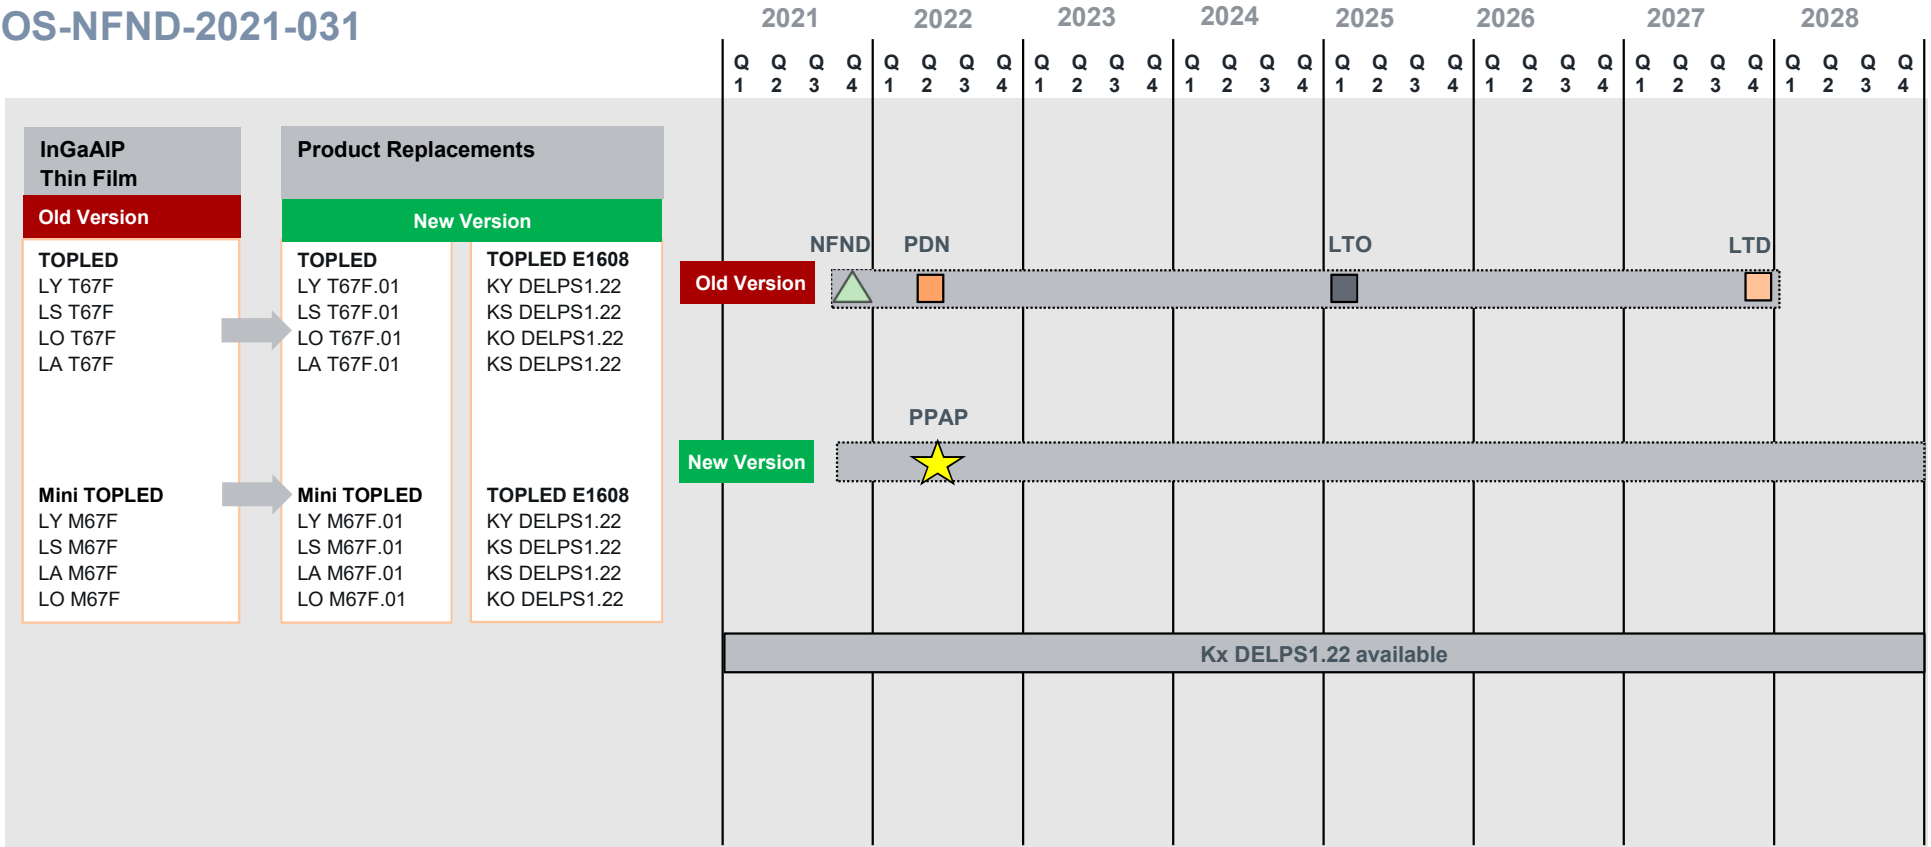

Automotive Portfolio Competitiveness Program

Streamline Portfolio: TOPLED & Mini TOPLED

△ NFND □ PDN ■ LTO □ LTD ★ PPAP

OS-NFND-2021-031