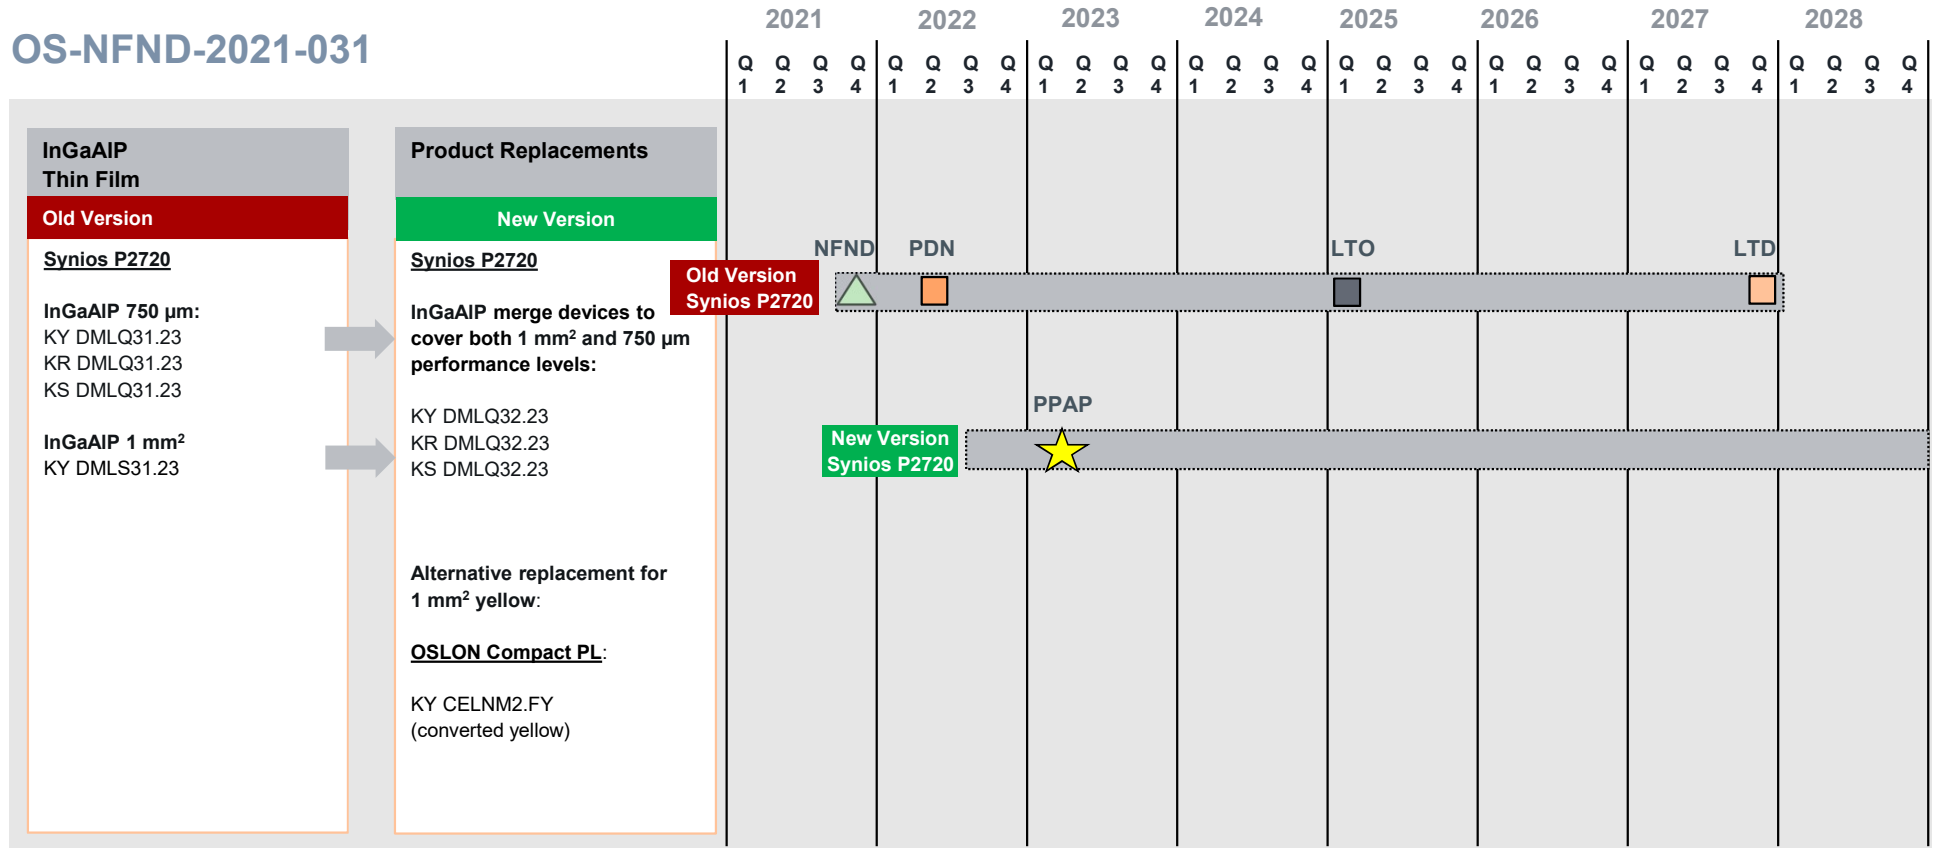

Automotive Portfolio Competitiveness Program

Streamline portfolio: Synios P2720 & OSLOM black (flat)

△ NFND □ PDN ■ LTO □ LTD ★ PPAP

OS-NFND-2021-031