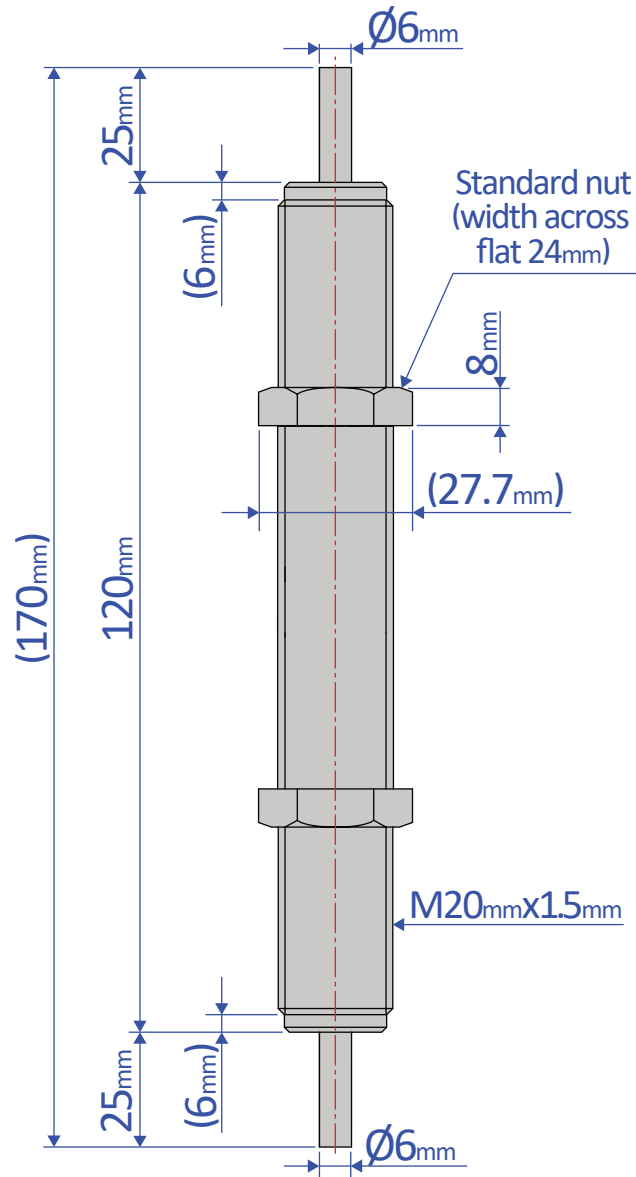

FW-2025M-S

SHOCK ABSORBER - FIXED

Bansbach
easylift[®]

50 West Drive • Melbourne, Florida 32904
(321) 253-1999 • www.easylift.com • www.damper.net