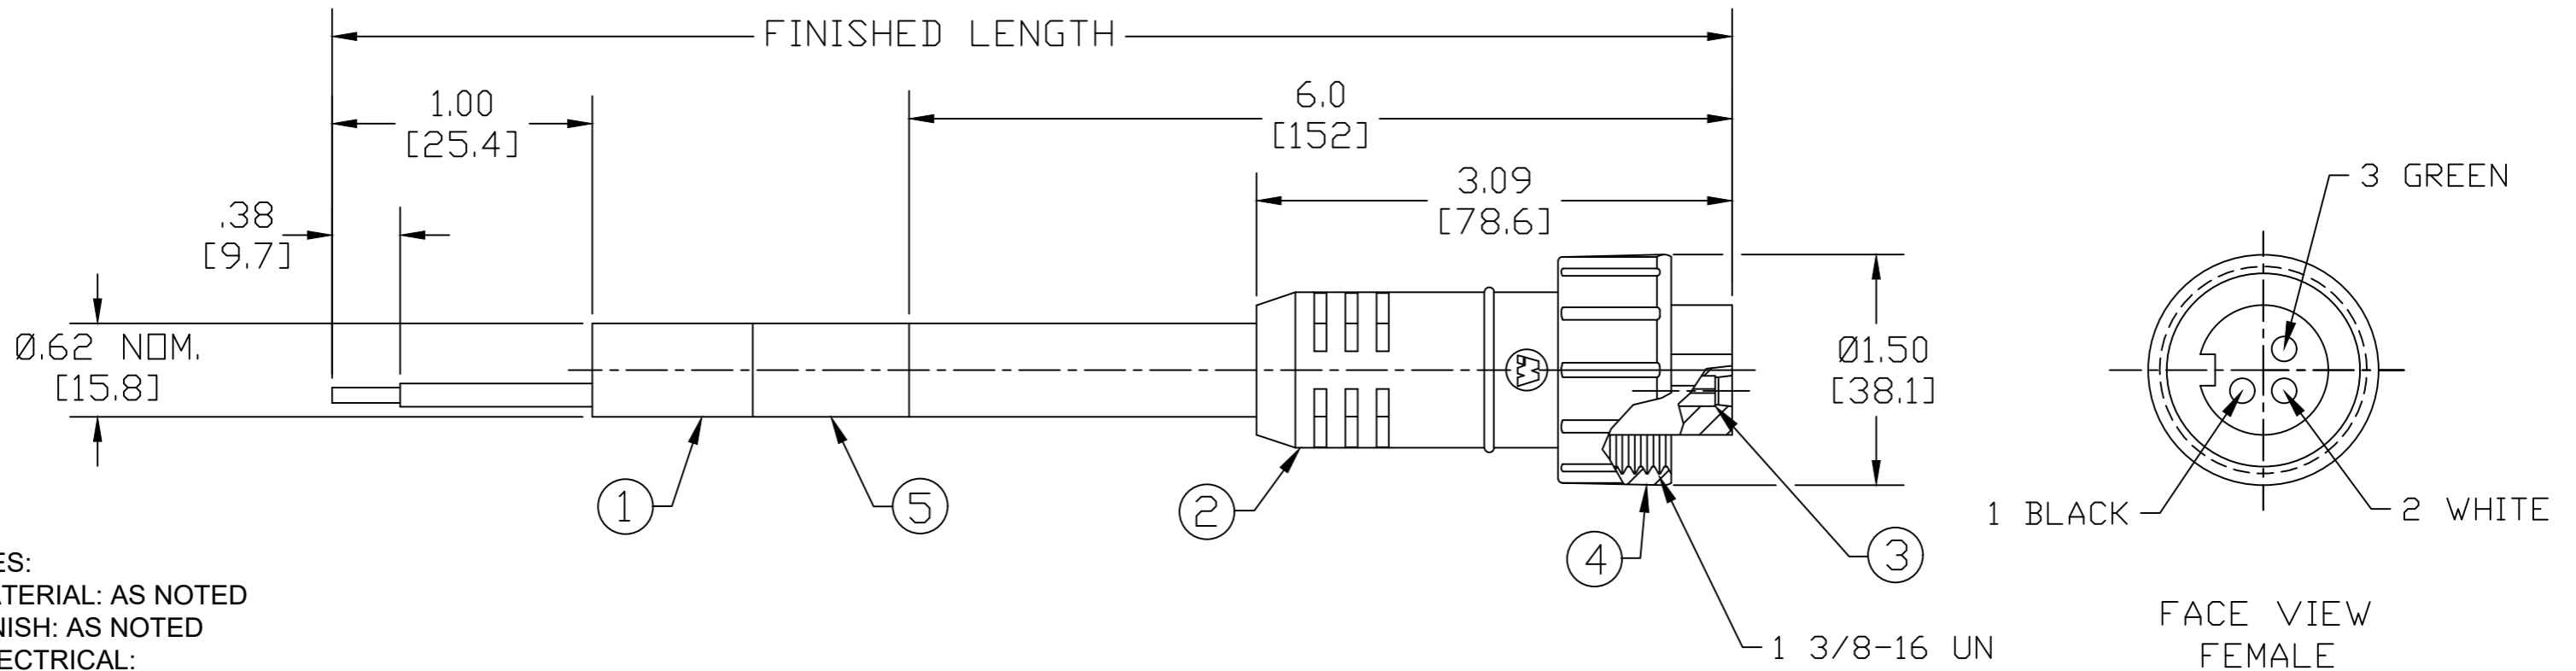

CABLE LENGTH TOLERANCES

>.3M [1FT]:	+19mm-0 [+ .75in-0]
.3 - .9M [1 - 3FT]:	+44.5mm-0 [+1.75in-0]
.9 - 1.8M [3 - 6FT]:	+55.6mm-0 [+2.19in-0]
1.8 - 3.7M [6 - 12FT]:	+88.9mm-0 [+3.50in-0]
3.7 - 7.3M [12 - 24FT]:	+165.1mm-0 [+6.50in-0]
7.3-14.6M [24 - 48FT]:	+317.5mm-0 [+12.50in-0]
14.6 - 30.5M [48-100FT]:	+622.3mm-0 [+24.50in-0]
OVER 30M [100FT]	+2% OF FINISHED LENGTH

PART NUMBER LEGEND

603000C06F120

FINISHED LENGTH:
 F010= 1 FOOT
 F100= 10 FEET
 M005= 0.5 METER
 M010= 1 METER
 M100= 10 METER

MATERIAL NO.	ENGINEERING NO.	FINISHED LENGTH
1300000045	32342	3.0 FT [0.9M]
1300000046	32350	6.0 FT. [1.8M]
1300000151	603000C06F120	12.0 FT. [3.7M]
1300000153	603000C06F150	15.0 FT. [4.6M]
1300000157	603000C06F300	30.0 FT. [9.1M]

- NOTES:**
1. MATERIAL: AS NOTED
 2. FINISH: AS NOTED
 3. ELECTRICAL:
VOLTAGE: 600V AC/DC
CURRENT: 25A
 4. TEMP RATING: -25°C TO +90°C
 5. PROTECTION: IP67 (WHEN MATED)
 6. COUPLING THREAD: AS NOTED
 7. ALL DIMS ARE FOR REFERENCE UNLESS TOLERENCED OR NOTED OTHERWISE

THIS DRAWING CONTAINS INFORMATION THAT IS PROPRIETARY TO MOLEX ELECTRONIC TECHNOLOGIES, LLC AND SHOULD NOT BE USED WITHOUT WRITTEN PERMISSION

SYMBOLS	DIMENSION UNITS	SCALE	CURRENT REV DESC: RELEASED
▽ = 0	INCH/MM	1:1	
▽ = 0	GENERAL TOLERANCES (UNLESS SPECIFIED)		
▽ = 0		mm	INCH
▽ = 0	4 PLACES	±----	±----
▽ = 0	3 PLACES	±----	±----
▽ = 0	2 PLACES	±----	±0.01
▽ = 0	1 PLACE	±0.3	±----
▽ = 0	0 PLACES	±----	±----
□ = 0	ANGULAR TOL ± 2.0 °		
■ = 0	DRAFT WHERE APPLICABLE MUST REMAIN WITHIN DIMENSIONS		
▽ = 0	THIRD ANGLE PROJECTION	DRAWING	SERIES
		B-SIZE	130000