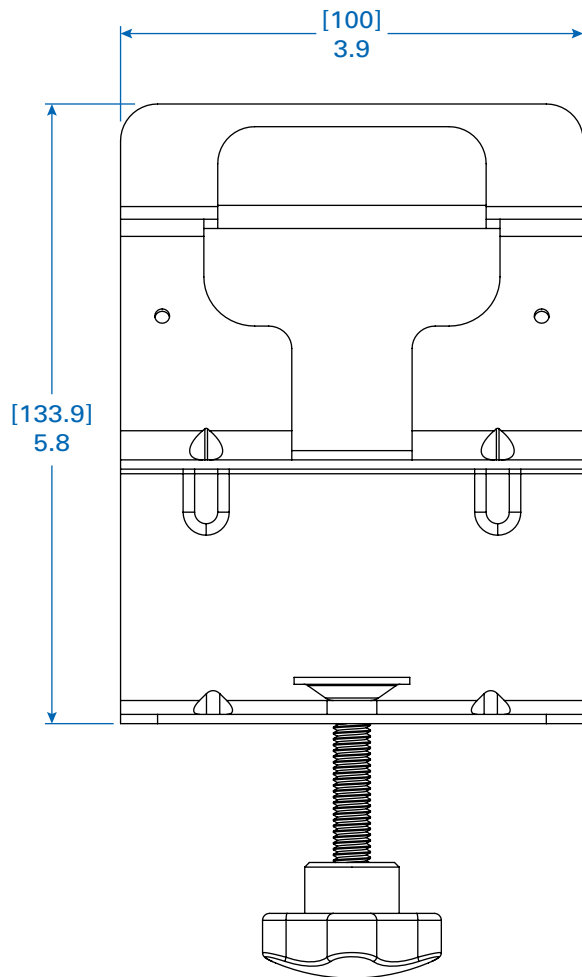

SEE NEXT PAGE FOR DETAILED UNIT MEASUREMENTS

Specifications

Model	TLP310USBC
Unit Dimensions (H x W x D)	1.94 x 1.76 x 5.51 in. / 49 x 45 x 140 mm
Shipping Dimensions (H x W x D)	8.1 x 4.3 x 5.3 in. / 206 x 109 x 135 mm
Unit Weight	2.34 lb. / 1 kg
Shipping Weight	2.8 lb. / 1.2 kg
Standards	Certified to UL 1449 & UL 962A; Meets NOM & RoHS Standards

1111 W. 35th Street
Chicago, IL 60609 USA
773.869.1234
www.tripplite.com

FRONT VIEW

SIDE VIEW

Dimensions: [mm] INCHES

Tripp Lite has a policy of continuous improvement. Specifications are subject to change without notice.

MODEL:
TLP310USBC
TRIPP-LITE

MAX. TABLE THICKNESS

MIN. TABLE THICKNESS

Dimensions: [mm] INCHES

Tripp Lite has a policy of continuous improvement. Specifications are subject to change without notice.

MODEL:
TLP310USBC