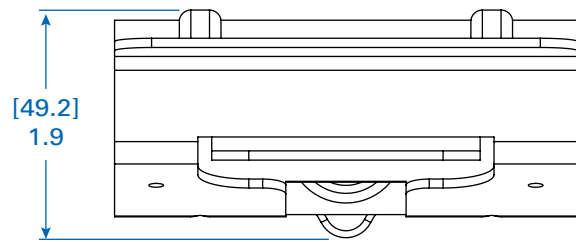

SEE NEXT PAGE FOR DETAILED UNIT MEASUREMENTS

Specifications

Model	TLP310USBC
Unit Dimensions (H x W x D)	1.94 x 1.76 x 5.51 in. / 49 x 45 x 140 mm
Shipping Dimensions (H x W x D)	8.1 x 4.3 x 5.3 in. / 206 x 109 x 135 mm
Unit Weight	2.34 lb. / 1 kg
Shipping Weight	2.8 lb. / 1.2 kg
Standards	Certified to UL 1449 & UL 962A; Meets NOM & RoHS Standards

1111 W. 35th Street
Chicago, IL 60609 USA
773.869.1234
www.tripplite.com

FRONT VIEW

SIDE VIEW

Dimensions: [mm] INCHES

Tripp Lite has a policy of continuous improvement. Specifications are subject to change without notice.

MODEL:
TLP310USBC
TRIPP-LITE

MAX. TABLE THICKNESS

MIN. TABLE THICKNESS

Dimensions: [mm] INCHES

Tripp Lite has a policy of continuous improvement. Specifications are subject to change without notice.

MODEL:
TLP310USBC