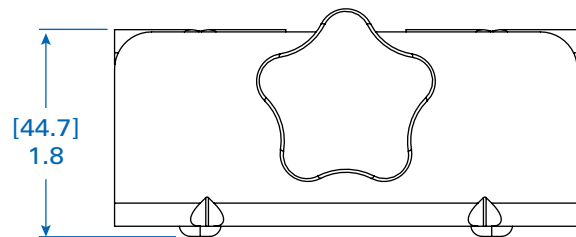

SEE NEXT PAGE FOR DETAILED UNIT MEASUREMENTS

Specifications

Model	TLP310USBC
Unit Dimensions (H x W x D)	1.94 x 1.76 x 5.51 in. / 49 x 45 x 140 mm
Shipping Dimensions (H x W x D)	8.1 x 4.3 x 5.3 in. / 206 x 109 x 135 mm
Unit Weight	2.34 lb. / 1 kg
Shipping Weight	2.8 lb. / 1.2 kg
Standards	Certified to UL 1449 & UL 962A; Meets NOM & RoHS Standards

1111 W. 35th Street
Chicago, IL 60609 USA
773.869.1234
www.tripplite.com

FRONT VIEW

SIDE VIEW

Dimensions: [mm] INCHES

Tripp Lite has a policy of continuous improvement. Specifications are subject to change without notice.

MODEL:
TLP310USBC
TRIPP-LITE

MAX. TABLE THICKNESS

MIN. TABLE THICKNESS

Dimensions: [mm] INCHES

Tripp Lite has a policy of continuous improvement. Specifications are subject to change without notice.

MODEL:
TLP310USBC