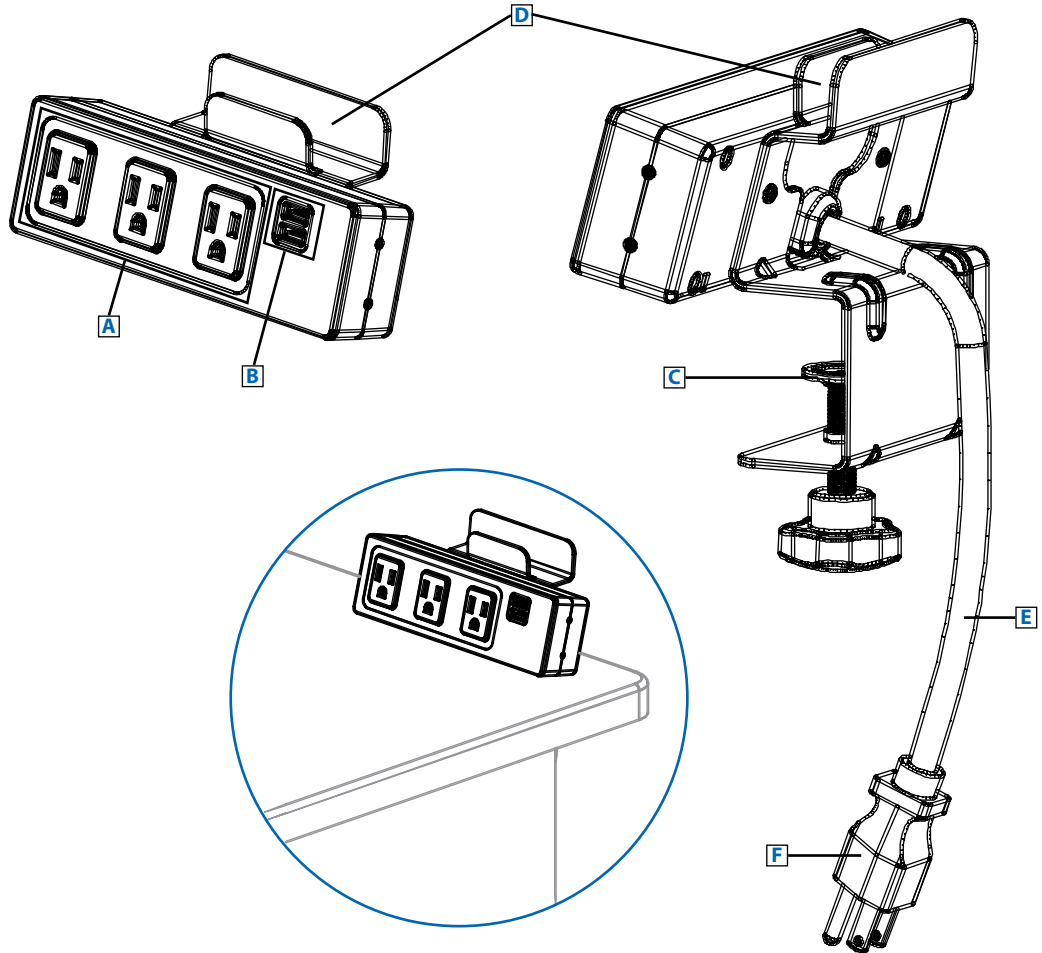

MODEL:

TLP310USBC

Protect It!® Surge Protector with USB Charging and Desk Clamp

Adjustable
Mounting Desk
Clamp

510 Joule Rating

3 Outlets

2 USB
Charging Ports

Certified to
UL 962A

\$20,000 Ultimate
Lifetime Insurance

- A** NEMA 5-15R Surge-Protected Outlets (3) (510 Joule Rating)
 - B** USB Charging Ports (2) (Up to 3.1A total)
 - C** Adjustable Mounting Clamp (Certified to UL 962A and may be permanently mounted.)
 - D** Device Slot (Holds smartphone or other mobile device.)
 - E** 10 ft. Input Power Cord
 - F** NEMA 5-15P Input Plug
- Also Includes: Owner's manual and mounting hardware (2 m3-24T 12 mm screws).

- Certified to UL 962A and may be permanently mounted to desks, tables and other flat surfaces
- Device slot safely holds smartphone or other portable device
- Two USB charging ports (up to 3.1A total) provide fast charging of portable devices

SEE NEXT PAGE FOR DETAILED UNIT MEASUREMENTS

Specifications

Model	TLP310USBC
Unit Dimensions (H x W x D)	1.94 x 1.76 x 5.51 in. / 49 x 45 x 140 mm
Shipping Dimensions (H x W x D)	8.1 x 4.3 x 5.3 in. / 206 x 109 x 135 mm
Unit Weight	2.34 lb. / 1 kg
Shipping Weight	2.8 lb. / 1.2 kg
Standards	Certified to UL 1449 & UL 962A; Meets NOM & RoHS Standards