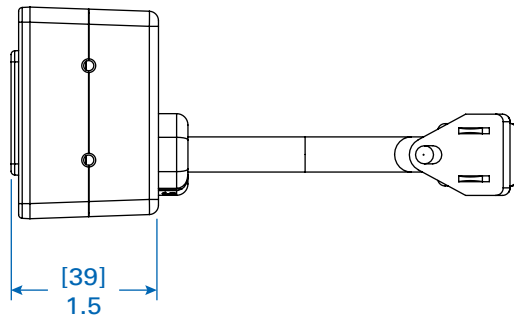

- Certified to UL 962A and may be permanently mounted to desks, tables and other flat surfaces
- Device slot safely holds smartphone or other portable device
- Two USB charging ports (up to 3.1A total) provide fast charging of portable devices

SEE NEXT PAGE FOR DETAILED UNIT MEASUREMENTS

Specifications

Model	TLP310USBC
Unit Dimensions (H x W x D)	1.94 x 1.76 x 5.51 in. / 49 x 45 x 140 mm
Shipping Dimensions (H x W x D)	8.1 x 4.3 x 5.3 in. / 206 x 109 x 135 mm
Unit Weight	2.34 lb. / 1 kg
Shipping Weight	2.8 lb. / 1.2 kg
Standards	Certified to UL 1449 & UL 962A; Meets NOM & RoHS Standards

1111 W. 35th Street
Chicago, IL 60609 USA
773.869.1234
www.tripplite.com

FRONT VIEW

SIDE VIEW

Dimensions: [mm] INCHES

Tripp Lite has a policy of continuous improvement. Specifications are subject to change without notice.

MODEL:
TLP310USBC
TRIPP-LITE

MAX. TABLE THICKNESS

MIN. TABLE THICKNESS

Dimensions: [mm] INCHES

Tripp Lite has a policy of continuous improvement. Specifications are subject to change without notice.

MODEL:
TLP310USBC