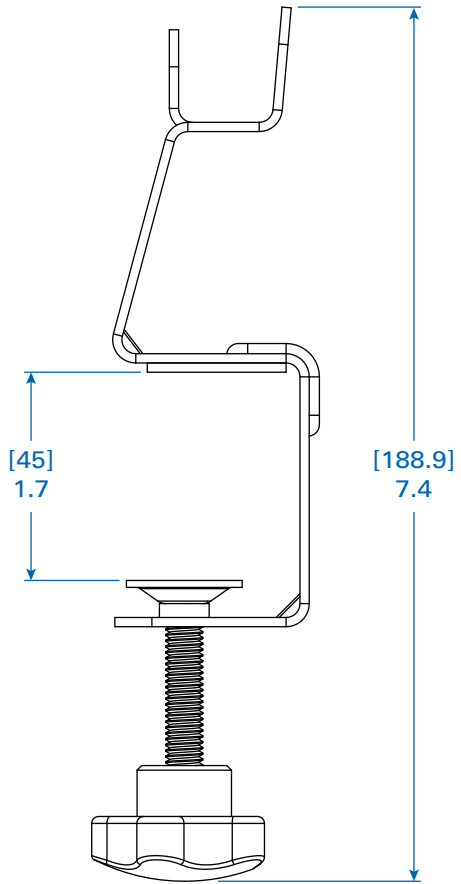

SEE NEXT PAGE FOR DETAILED UNIT MEASUREMENTS

Specifications

Model	TLP310USBC
Unit Dimensions (H x W x D)	1.94 x 1.76 x 5.51 in. / 49 x 45 x 140 mm
Shipping Dimensions (H x W x D)	8.1 x 4.3 x 5.3 in. / 206 x 109 x 135 mm
Unit Weight	2.34 lb. / 1 kg
Shipping Weight	2.8 lb. / 1.2 kg
Standards	Certified to UL 1449 & UL 962A; Meets NOM & RoHS Standards

1111 W. 35th Street
Chicago, IL 60609 USA
773.869.1234
www.tripplite.com

FRONT VIEW

SIDE VIEW

Dimensions: [mm] INCHES

Tripp Lite has a policy of continuous improvement. Specifications are subject to change without notice.

MODEL:
TLP310USBC
TRIPP-LITE

MAX. TABLE THICKNESS

MIN. TABLE THICKNESS

Dimensions: [mm] INCHES

Tripp Lite has a policy of continuous improvement. Specifications are subject to change without notice.

MODEL:
TLP310USBC