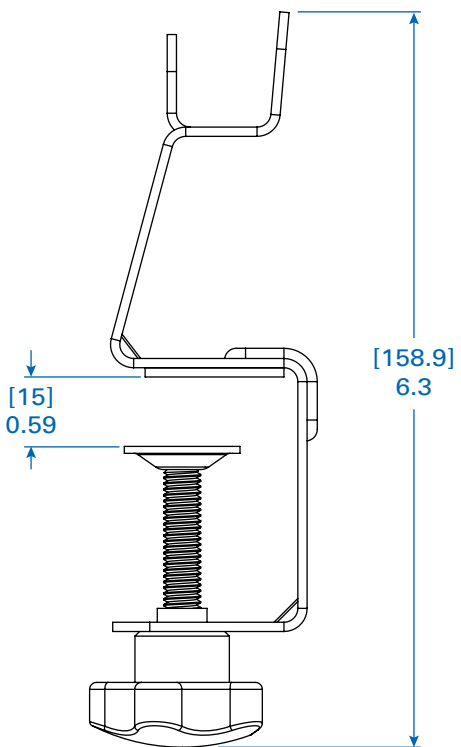

SEE NEXT PAGE FOR DETAILED UNIT MEASUREMENTS

Specifications

Model	TLP310USBC
Unit Dimensions (H x W x D)	1.94 x 1.76 x 5.51 in. / 49 x 45 x 140 mm
Shipping Dimensions (H x W x D)	8.1 x 4.3 x 5.3 in. / 206 x 109 x 135 mm
Unit Weight	2.34 lb. / 1 kg
Shipping Weight	2.8 lb. / 1.2 kg
Standards	Certified to UL 1449 & UL 962A; Meets NOM & RoHS Standards

1111 W. 35th Street
Chicago, IL 60609 USA
773.869.1234
www.tripplite.com

FRONT VIEW

SIDE VIEW

Dimensions: [mm] INCHES

Tripp Lite has a policy of continuous improvement. Specifications are subject to change without notice.

MODEL:
TLP310USBC
TRIPP-LITE

MAX. TABLE THICKNESS

MIN. TABLE THICKNESS

Dimensions: [mm] INCHES

Tripp Lite has a policy of continuous improvement. Specifications are subject to change without notice.

MODEL:
TLP310USBC