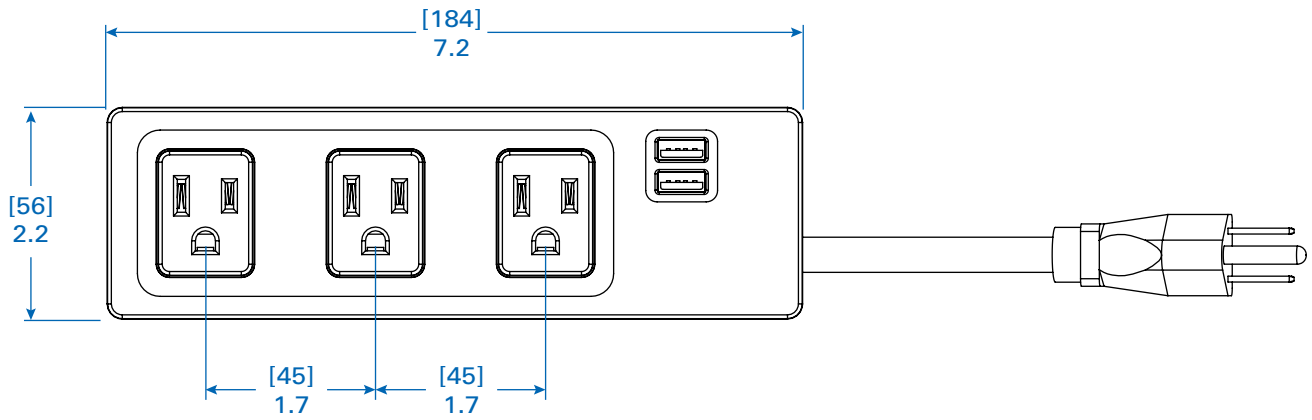

- Certified to UL 962A and may be permanently mounted to desks, tables and other flat surfaces
- Device slot safely holds smartphone or other portable device
- Two USB charging ports (up to 3.1A total) provide fast charging of portable devices

SEE NEXT PAGE FOR DETAILED UNIT MEASUREMENTS

Specifications

Model	TLP310USBC
Unit Dimensions (H x W x D)	1.94 x 1.76 x 5.51 in. / 49 x 45 x 140 mm
Shipping Dimensions (H x W x D)	8.1 x 4.3 x 5.3 in. / 206 x 109 x 135 mm
Unit Weight	2.34 lb. / 1 kg
Shipping Weight	2.8 lb. / 1.2 kg
Standards	Certified to UL 1449 & UL 962A; Meets NOM & RoHS Standards

1111 W. 35th Street
Chicago, IL 60609 USA
773.869.1234
www.tripplite.com

FRONT VIEW

SIDE VIEW

Dimensions: [mm] INCHES

Tripp Lite has a policy of continuous improvement. Specifications are subject to change without notice.