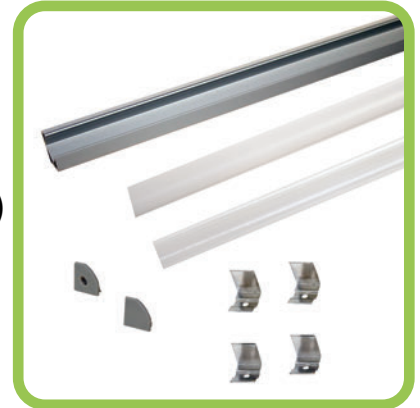

ALUMINUM LED CHANNEL KITS

ZFC-17-PC/KIT - Low Profile Channel

FEATURES HIGH-TEMP POLYCARBONATE LENSES

W: 17mm H: 8.5mm L: 1 meter

CONTENTS:

- 1 ZFC-17 Aluminum Channel (1 meter)
- 1 Milk White lens
- 1 Semi Clear lens
- 2 End Caps (1 with hole, 1 without)
- 4 Mounting Clips

ZFC-18C-PC/KIT - Corner Mount Channel

FEATURES HIGH-TEMP POLYCARBONATE LENSES

W: 18.5 mm H: 18.5 mm L: 1 meter

CONTENTS:

- 1 ZFC-18C Aluminum Channel (1 meter)
- 1 Milk White lens
- 1 Clear lens
- 2 End Caps (1 with hole, 1 without)
- 4 Mounting Clips

COMPATIBLE LED FLEX TAPE

ZFS-84000

JKL LED Flex Series	Voltage	Width of tape	Features	ZFC-17-PC/KIT	ZFC-18C-PC/KIT	ZFC-20BP/KIT	ZFC-21/KIT	ZFC-11WR/KIT
ZFS-8500	12V	8mm	Standard	✓	✓	✓	✓	✓
ZFS-85000HD	12V	8mm	High Density	✓	✓	✓	✓	✓
ZFS-105000-DBW	12V	10mm	Adjustable White	✓	✓	✓	✓	X
ZFS-10504-RGB	12V	10mm	RGB	✓	✓	✓	✓	X
ZFS-84000	24V	8mm	High Density	✓	✓	✓	✓	✓
ZFS-125000HD	24V	12mm	High Density	✓	✓	✓	✓	X
ZFS-104000	24V	10mm	High Output	✓	✓	✓	✓	X
ZFS-245000	24V	10mm	High Output	✓	✓	✓	✓	X

ALUMINUM LED CHANNEL KITS

ZFC-20BP-KIT - Domed Lens

W: 20mm H: 20mm L: 1 meter

CONTENTS:

- 1 ZFC-20 Aluminum Channel (1 meter)
- 1 Milk White lens
- 1 Semi Clear lens
- 2 End Caps (1 with hole, 1 without)