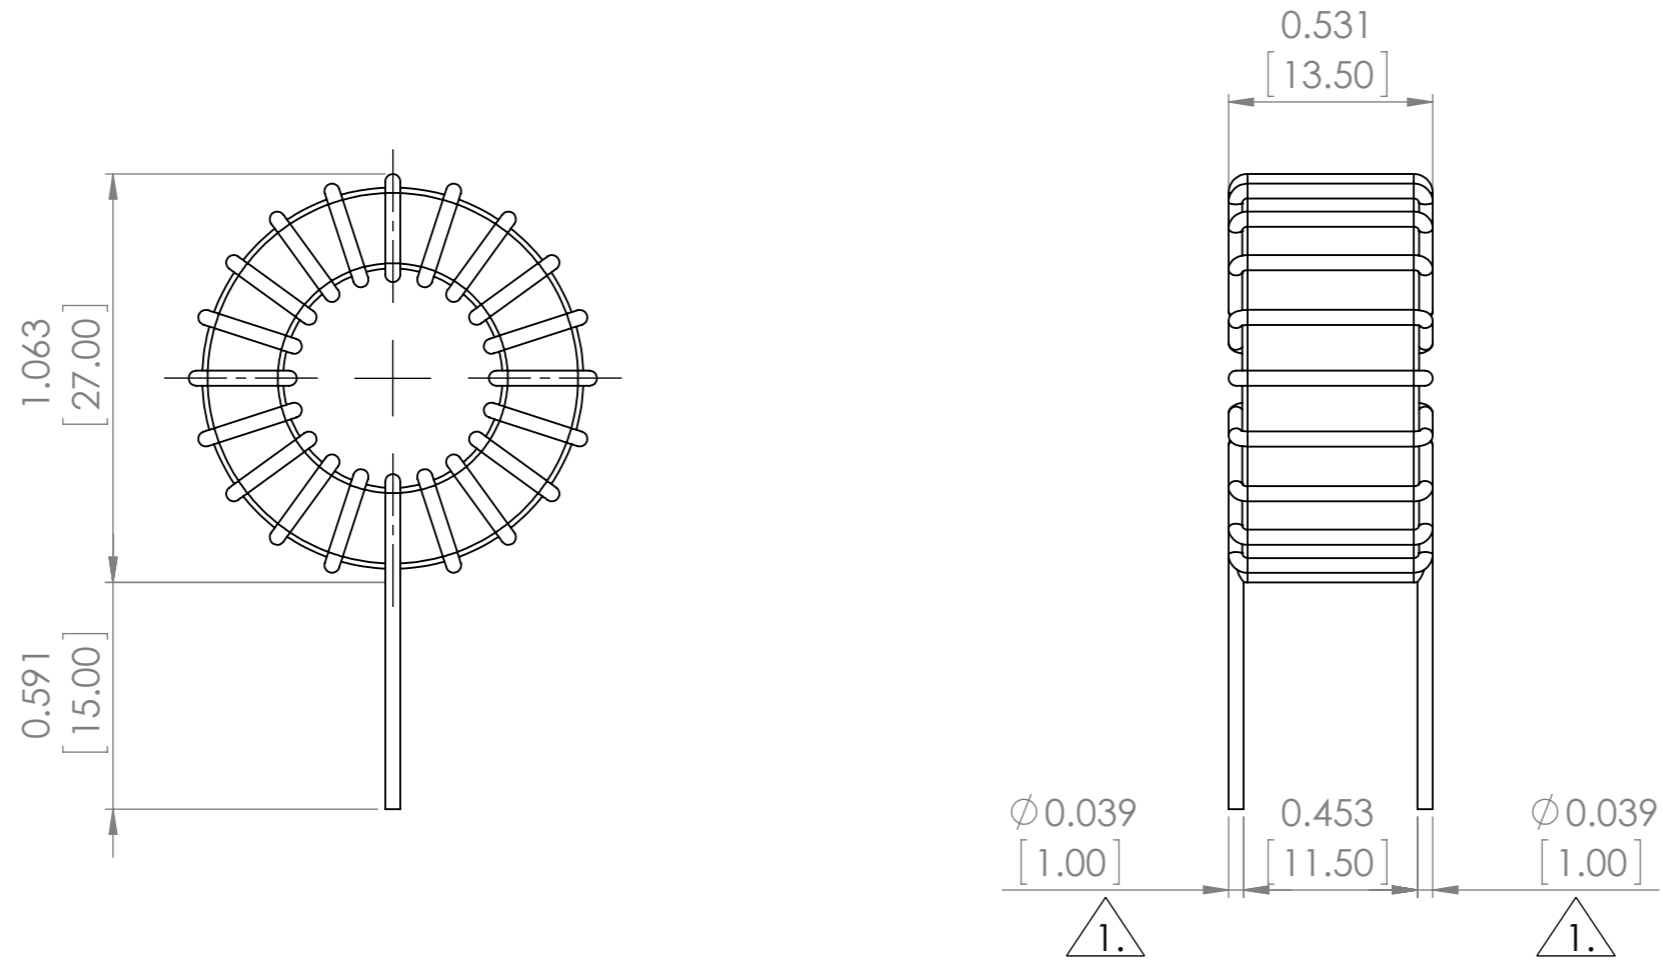

VERTICAL

NOTE:

 ACTUAL VALUE VARIES PER INDUCTANCE.

DO NOT SCALE DRAWING	REVISION	-
 Apracon LLC. 2 Faraday, Suite#B Irvine, Ca. 92618		
TITLE: TOROIDAL COIL INDUCTOR		
DWG NO.	ATCA-04	A3
SCALE:2:1	SHEET 1 OF 1	

HORIZONTAL

NOTE:
 1. ACTUAL VALUE VARIES PER INDUCTANCE.

DO NOT SCALE DRAWING	REVISION	-
 Apracon LLC. 2 Faraday, Suite#B Irvine, Ca. 92618		
TITLE: TOROIDAL COIL INDUCTOR		
DWG NO.	ATCA-04-H	A3
SCALE:3:1	SHEET 1 OF 1	