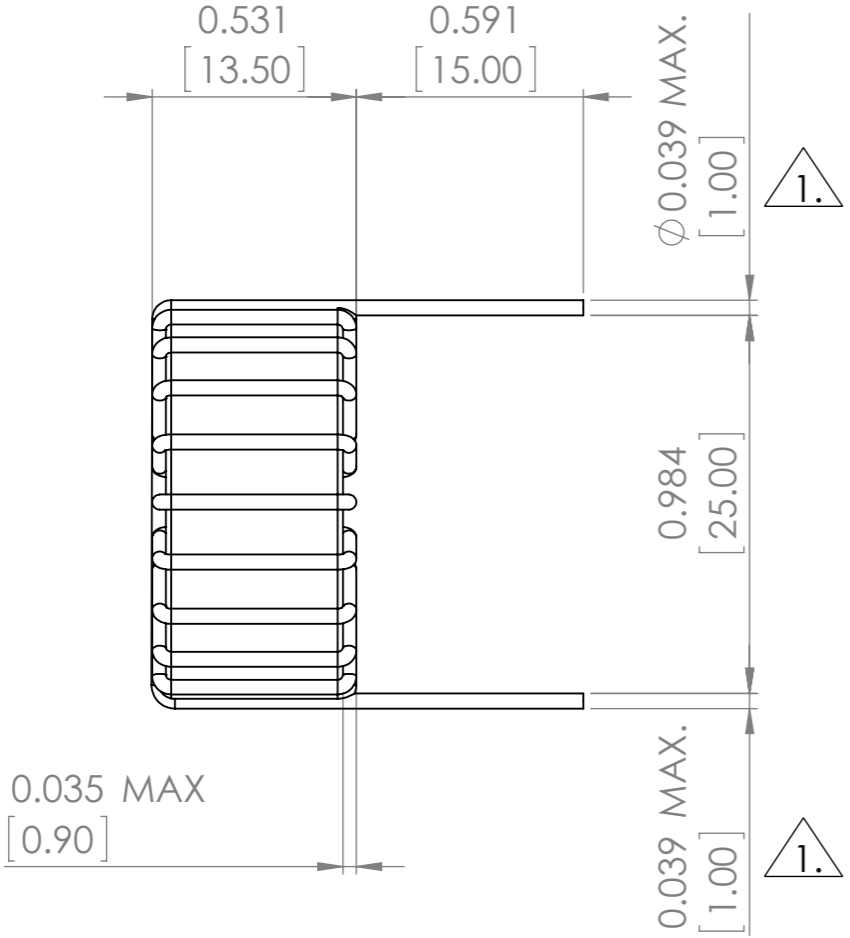

VERTICAL

NOTE:

 ACTUAL VALUE VARIES PER INDUCTANCE.

DO NOT SCALE DRAWING	REVISION	-
 Apracon LLC. 2 Faraday, Suite#B Irvine, Ca. 92618		
TITLE: TOROIDAL COIL INDUCTOR		
DWG NO.	ATCA-04	A3
SCALE:2:1	SHEET 1 OF 1	

HORIZONTAL

NOTE:
 1. ACTUAL VALUE VARIES PER INDUCTANCE.

DO NOT SCALE DRAWING	REVISION	-
 Apracon LLC. 2 Faraday, Suite#B Irvine, Ca. 92618		
TITLE: TOROIDAL COIL INDUCTOR		
DWG NO.	ATCA-04-H	A3
SCALE:3:1	SHEET 1 OF 1	