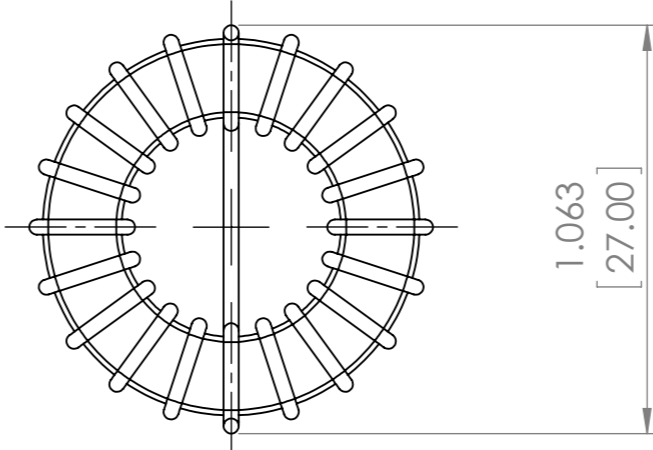

VERTICAL

NOTE:

 ACTUAL VALUE VARIES PER INDUCTANCE.

DO NOT SCALE DRAWING	REVISION	-
 Apracon LLC. 2 Faraday, Suite#B Irvine, Ca. 92618		
TITLE: TOROIDAL COIL INDUCTOR		
DWG NO.	ATCA-04	A3
SCALE:2:1	SHEET 1 OF 1	

HORIZONTAL

NOTE:
 1. ACTUAL VALUE VARIES PER INDUCTANCE.

DO NOT SCALE DRAWING	REVISION	-
 Apracon LLC. 2 Faraday, Suite#B Irvine, Ca. 92618		
TITLE: TOROIDAL COIL INDUCTOR		
DWG NO.	ATCA-04-H	A3
SCALE:3:1	SHEET 1 OF 1	