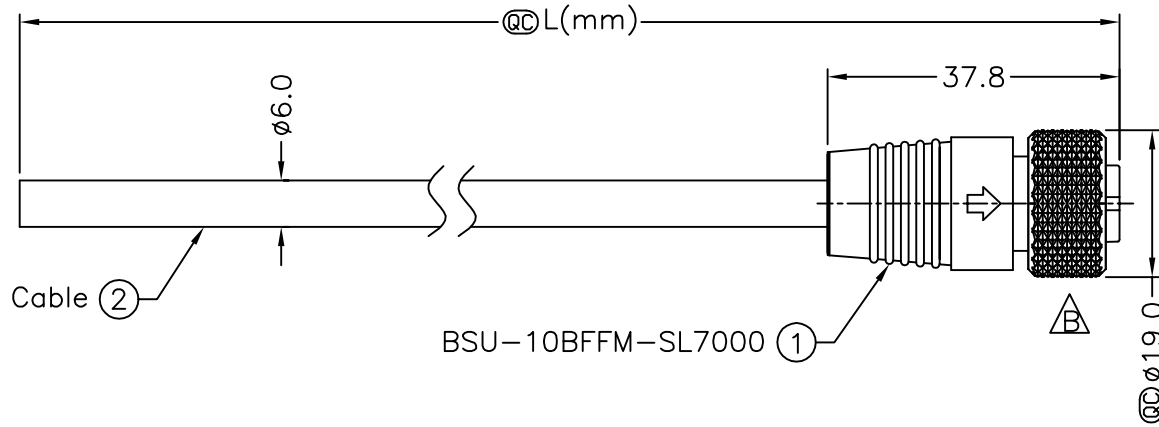

5	6	7	8
REV. B	ECN NO. LEN-790215	DATE 2007/09/13	SIGN WUFEI
			DESCRIPTION Change Nut

Shield	Drain
10	Orange
9	Black
8	Red
7	Pink
6	Gray
5	Yellow
4	Green
3	White
2	Blue
1	Brown
Conn.	Wire Color
	Pin Out

Pin Assignments
Front View

BSU-10BFFM-SL7AXX
 XX:01~99Meter
 01:01Meter
 02:02Meters
 ...
 99:99Meters
 Cable Length(L):01~99Meters

- Note:
- * @@ Important Dimension To Check.
 - * Waterproof Rate: IP67
 - * Housing: Nylon+GF,Black
 - * Pin: Copper Alloy,Gold Plated
 - * Screw Nut: Brass, Nickel Plated
 - * Shell: Brass, Nickel Plated
 - * Ring: EPDM,Black
 - * Brass Shell: Brass.
 - * Cable: UL2464 26AWG*10C+Drain+Al/My Black,PVC Jacket UV Resistant, OD=6.0
 - * Cable Length Tolerance:1M~10M±5%mm, 11M~99M±500mm.

UNIT:mm	TITLE Standard Cable Screw 10Pin F Conn. F Pin		Amphenol LTW 安費諾亮泰企業股份有限公司	ITEM NO	DRAWN BY WUFEI	DATE 2007/09/13
TOLERANCE ±0.5 mm	SCALE Free	SHEET 1 OF 1		DWG NO BSU-10BFFM-SL7AXX	CHECKED BY TINA	DATE 2007/09/15
	REV. B	SIZE A4	@@ :Inspection Item	CUSTOMER ALTW	APPROVED BY VICTOR	DATE 2007/09/15