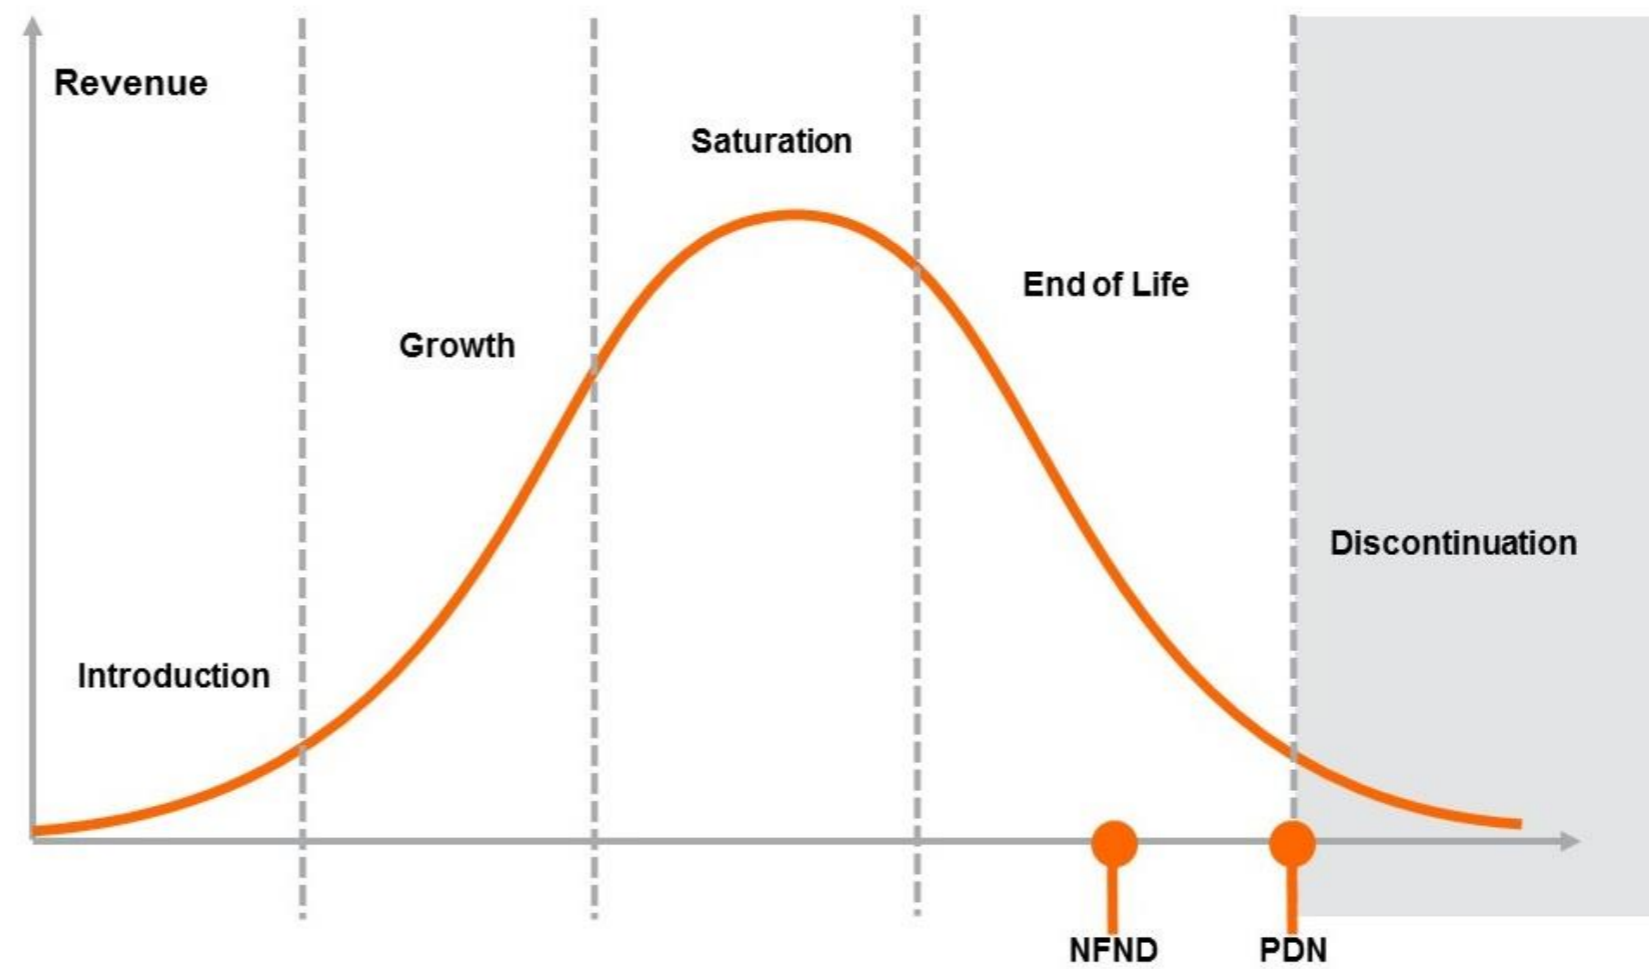

Light is OSRAM

Product Or Individual Q-Code Discontinuation (acc. JEDEC J-STD-048)
OS-PDN-2019-036

15 July 2019

Last order: 15 January 2020
Last delivery: 15 July 2020

Please direct your feedback to your local Sales office.