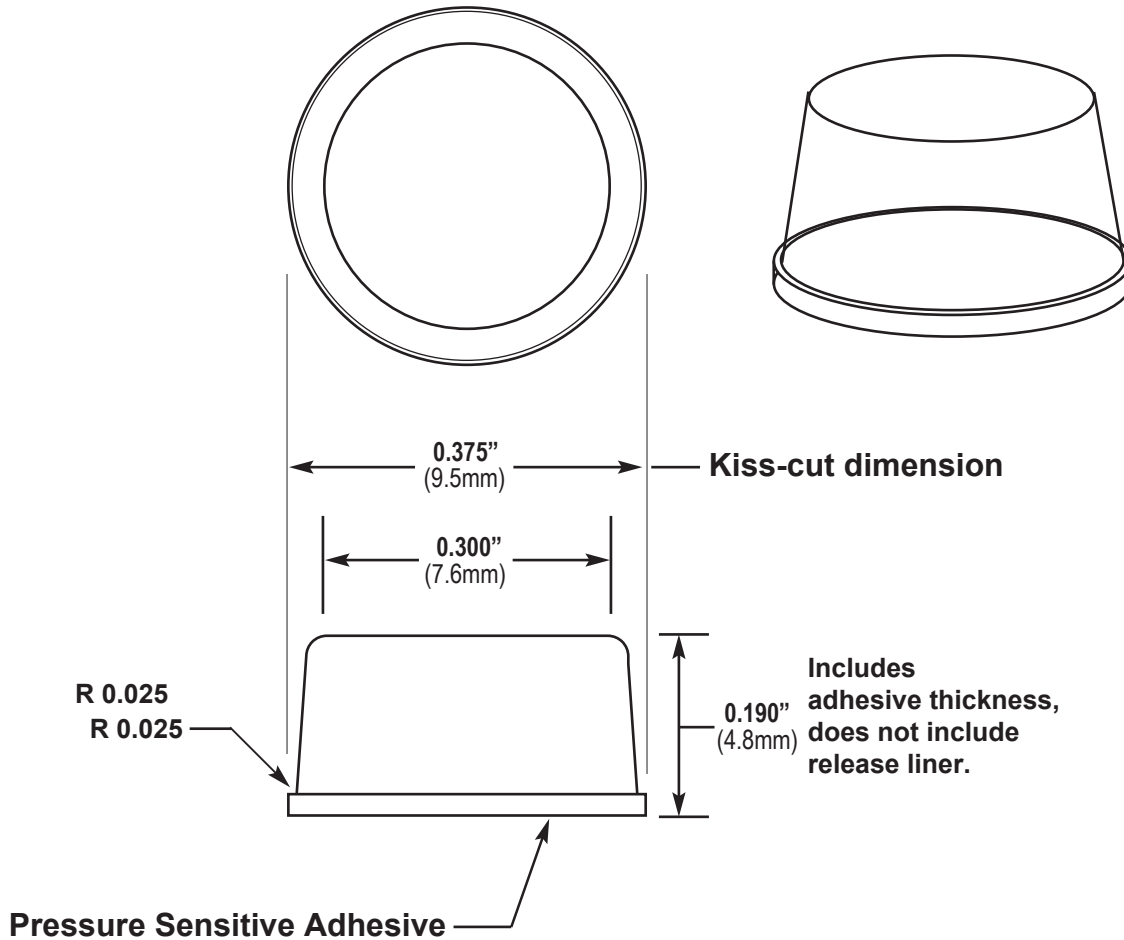

Bumper Specialties, Inc.

1607 Imperial Way, West Deptford, New Jersey, 08066, USA
Phone: 856-345-7650 | Fax: 856-345-7690
www.bumperspecialties.com | Email: BumperInfo@BumperSpecialties.com

Made in USA

BS-35 Mechanical

General Specifications

Material: Polyurethane
Pressure Sensitive Adhesive: Rubber - or - Acrylic
Durometer, Shore A: 60-70 Standard
Tolerance: $\pm 0.02"$ (.5mm)

Sheet Size: 6" x 12"
Per Sheet: 200 Pieces — 10 across x 20 down
Per Box: 5,000 Pieces — 20 Sheets
Colors: Clear, Black, Gray