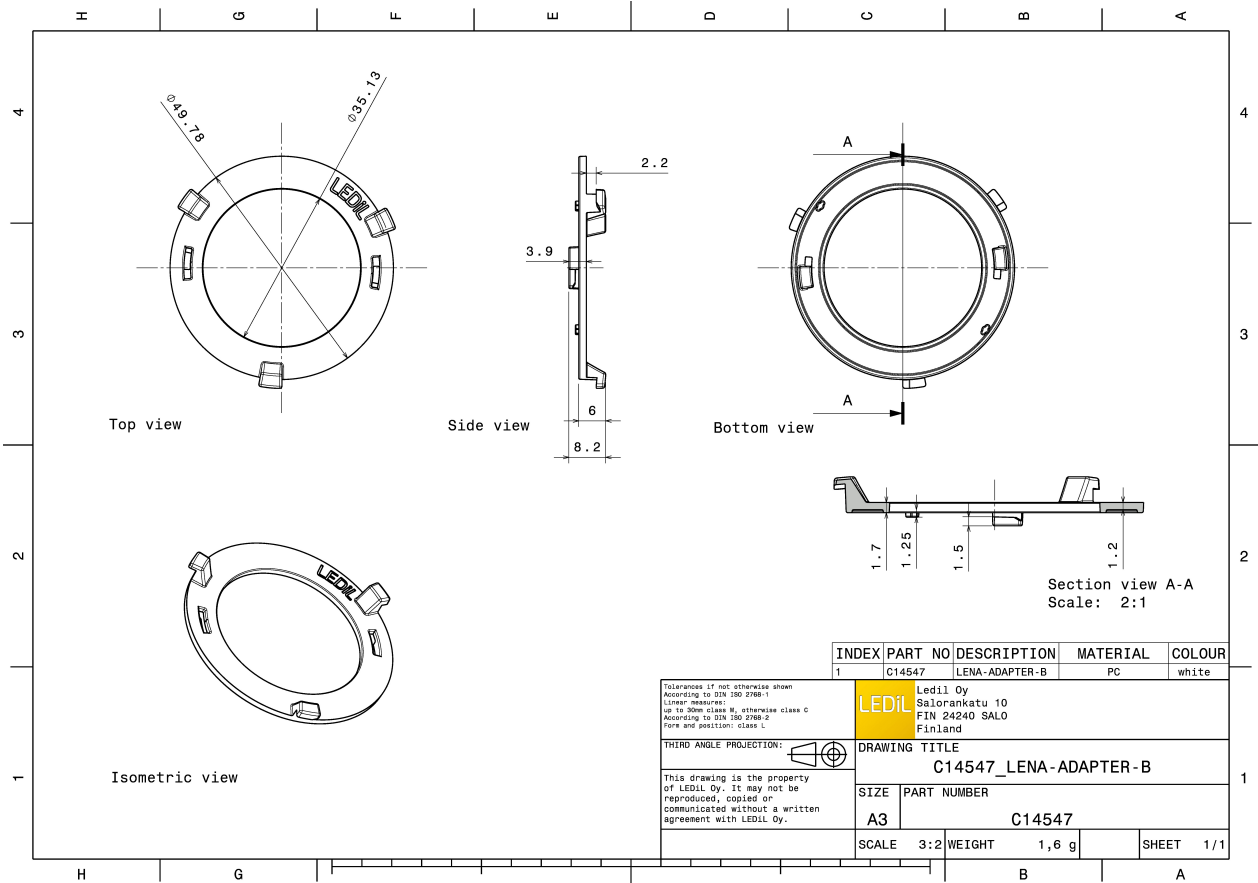

LENA-ADAPTER-B

Basepart for LENA and LENINA reflectors.
Compatible with BJB interface.

TECHNICAL SPECIFICATIONS:

Dimensions	Ø 50.0 mm
Height	8.2 mm
Fastening	socket
Colour	white
Box size	
Box weight	10.2 kg
Quantity in Box	1200 pcs
ROHS compliant	yes ⓘ

MATERIAL SPECIFICATIONS:

Component	Type	Material	Colour
LENA-ADAPTER-B	Base part	PC	white

GENERAL INFORMATION:

NOTE: The typical beam angle will be changed by different color, chip size and chip position tolerance. The typical total beam angle is the full angle measured where the luminous intensity is half of the peak value.

PRODUCT DATA USER AGREEMENT AND DISCLAIMER:

The measured data in the provided downloadable LEDiL Product Datasheets and Mechanical 2D-Drawings is rounded and provided as reference for planning. LEDiL Oy's optical specifications have been verified by conducting performance testing of the products in accordance with the company's quality system. The reported data are averaged results of multiple measurements with typical variation. LEDiL Oy reserves the right to without prior notification make changes and improvements to its products.