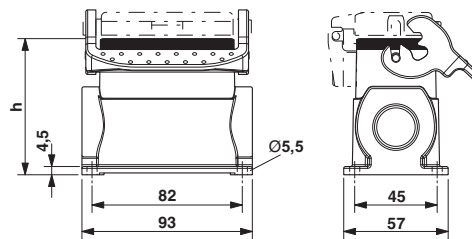

#### Dimensions

Height	74 mm
Width	57 mm
Length	93 mm

### Multiple screw connection

Cable gland - HC-M-KV-M25(1X10/1X11) - 1580228

Special cable screw connection M25, brass nickel-plated, grommet with 10 mm and 11 mm holes

---

## Drawings

Dimensioned drawing

Dimensional drawing;  $h = 74$  mm