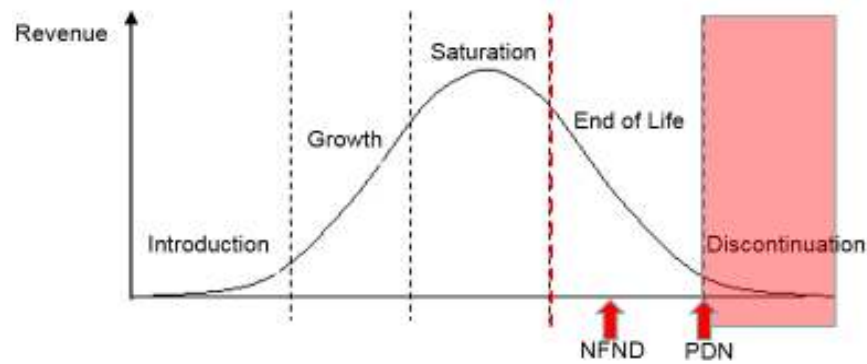

Light is OSRAM

Product Discontinuation (acc. JEDEC J-STD-048) OS-PD-2017-059

9/15/2017

Last order:	3/15/2018
Last delivery:	9/15/2018
Reason:	Product streamline/discontinue

Please direct your feedback to your local Sales office.