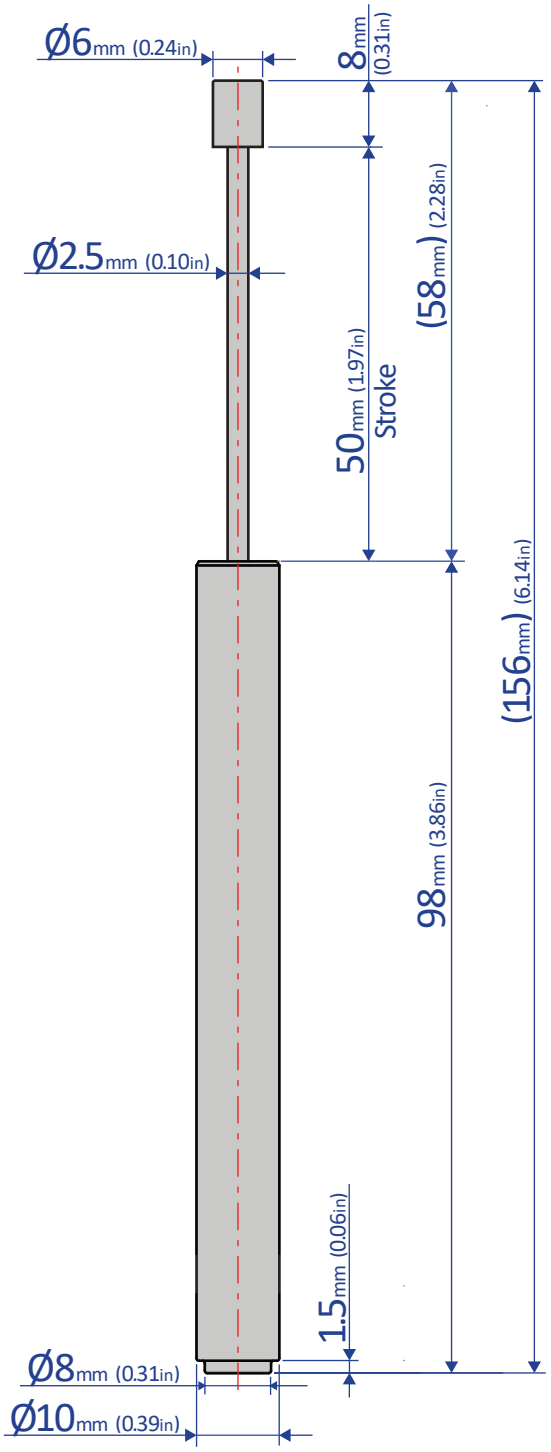

FPD-1050B2-CW

SHOCK ABSORBER - FIXED

Bansbach
easylift[®]

50 West Drive • Melbourne, Florida 32904
(321) 253-1999 • www.easylift.com • www.damper.net