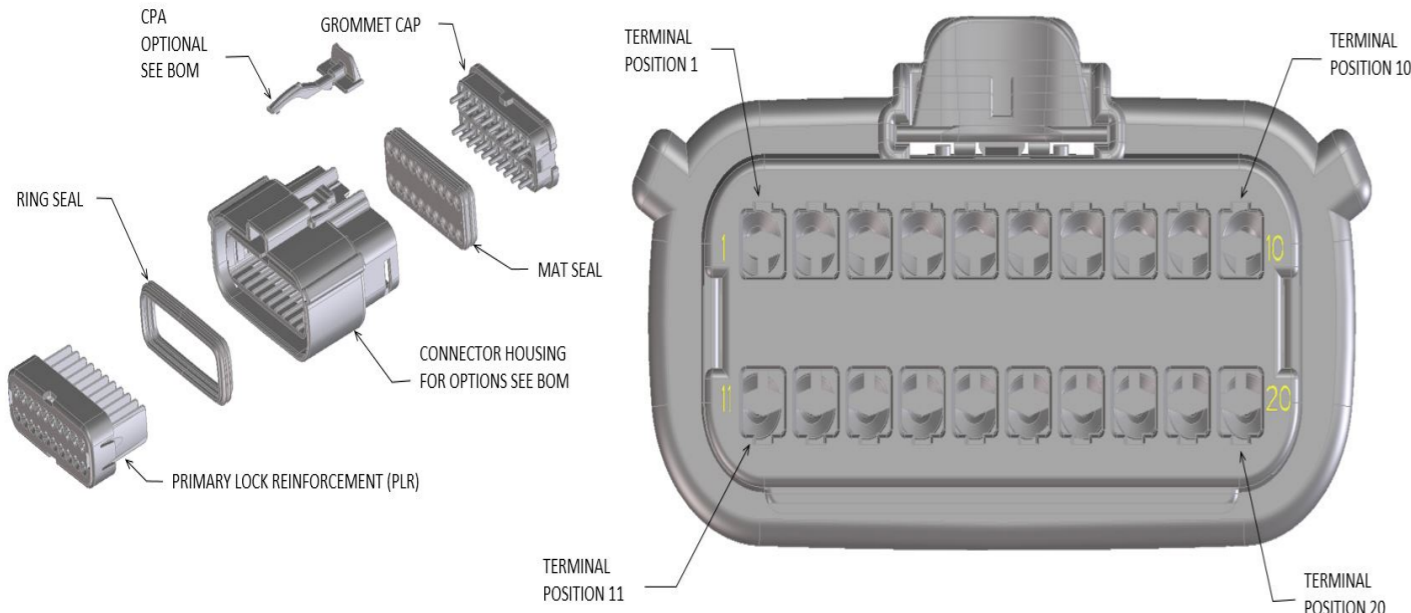

BOM AND PIN OUT SHEET

ABBREVIATION	DESCRIPTION	COLOR	MATERIAL
A-BLACK	HOUSING, KEYING OPTION A	BLACK	SPS/NYLON GF20
B-LIGHT GRAY	HOUSING, KEYING OPTION B	LIGHT GRAY	SPS/NYLON GF20
C-BROWN	HOUSING, KEYING OPTION C	BROWN	SPS/NYLON GF20
D-GREEN	HOUSING, KEYING OPTION D	GREEN	SPS/NYLON GF20
C-DARK GRAY	HOUSING, KEYING OPTION C	DARK GRAY	SPS/NYLON GF20
D-STONE GRAY	HOUSING, KEYING OPTION D	STONE GRAY	SPS/NYLON GF20
A-YELLOW	HOUSING, KEYING OPTION A	YELLOW	SPS/NYLON GF20
A-BLACK-CLIP	HOUSING, KEYING OPTION A WITH CLIPSLOT	BLACK	SPS/NYLON GF20
B-LIGHT GRAY-CLIP	HOUSING, KEYING OPTION B WITH CLIPSLOT	LIGHT GRAY	SPS/NYLON GF20
C-DARK GRAY-CLIP	HOUSING, KEYING OPTION C WITH CLIPSLOT	DARK GRAY	SPS/NYLON GF20
D-STONE GRAY-CLIP	HOUSING, KEYING OPTION D WITH CLIPSLOT	STONE GRAY	SPS/NYLON GF20
A-YELLOW-CLIP	HOUSING, KEYING OPTION A WITH CLIPSLOT	YELLOW	SPS/NYLON GF20
B-YELLOW-CLIP	HOUSING, KEYING OPTION B WITH CLIPSLOT	YELLOW	SPS/NYLON GF20
GCP	GROMMET CAP (PLUGGED)	BLACK	SPS/NYLON GF20
GCO	GROMMET CAP (OPEN)	BLACK	SPS/NYLON GF20
PLR	PLR	NATURAL	SPS/NYLON GF20
CPA	CPA	RED	PBT GF30
M	MAT SEAL	LIGHT BLUE	INHERENTLY LUBRICATED SILICONE
R	RING SEAL	GREEN	INHERENTLY LUBRICATED SILICONE