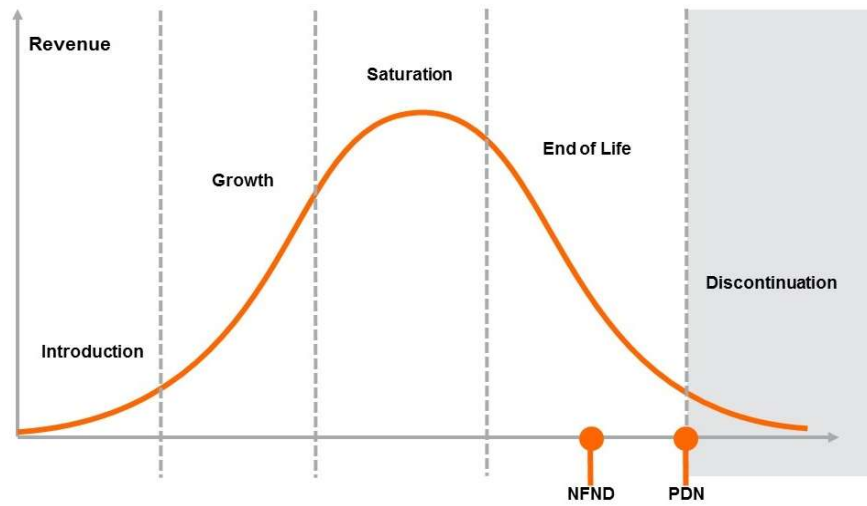

Light is OSRAM

Product Or Individual Q-Code Discontinuation (acc. JEDEC J-STD-048)
OS-PDN-2021-122

01 November 2021

Last order: 31 January 2022
Last delivery: 30 April 2022

Please direct your feedback to your local Sales office.