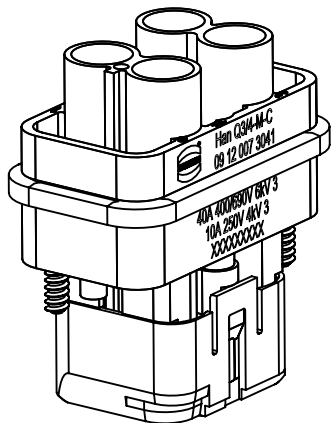

self-topping screw acc.  
ISO 7049-ST 2,9x9,5-F-H  
enclosed separately

	All Dimensions in mm Original Size DIN A4	Scale 1:1		Free size tol.		Ref.	
		Created by HELLMANN		Inspected by GERB	Standardisation 302077	Date 2020-10-23	State Final Release
	All rights reserved Department EL PD	Title Han Q3/4-M-C				Doc-Key / ECM-Nr. 100809939/UGD/001/D 500000181972	
		HARTING Electric GmbH & Co. KG D-32339 Espelkamp		Type TB	Number 09 12 007 3041		Rev. D