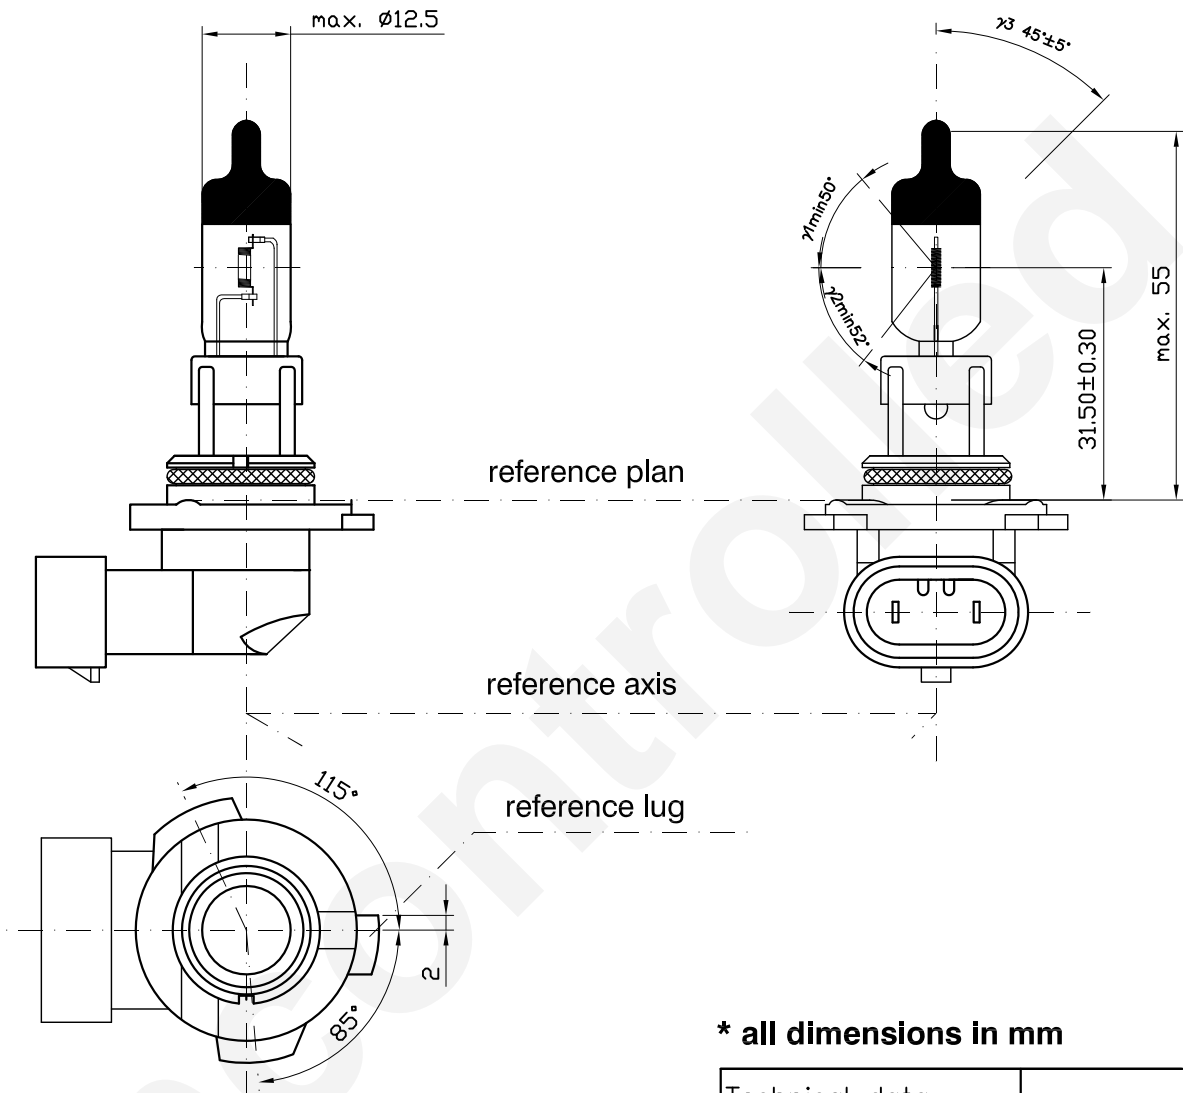

Since 1959

Product Information Sheet

9155 12V 55W

9155

2009. 05. 12 NEW

2008. 11. 26 OLD

* all dimensions in mm

Halogen bulb	
9155 12V 55W	
Cap: ¹⁾	P20d/55A
Type:	9155
ECE R37	none
FMVSS108	none
Bulb mat.: Hardglass	
Made in korea / INCHEON	

1) according to IEC 61-1 sheet 7004-31-2

Technical data	
Test voltage	12.8V
Power	59W max
Luminous flux	1000lm $\pm 15\%$
Lumen maintenance	90 % min
Rated life:	at 14.0V -Average 800 hr

Maximum operating temperature:	bulb 650°C max
Operating position	pinch 400°C max vertical