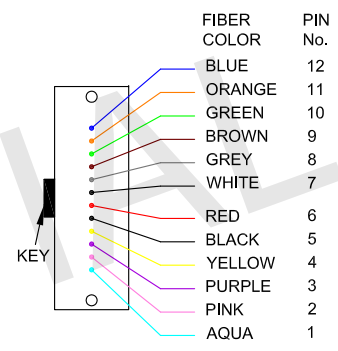

POLARITY B	
FIBER MAPPING	
KEY UP	KEY UP
A	B
1 BLUE	12
2 ORANGE	11
3 GREEN	10
4 BROWN	9
5 GREY	8
6 WHITE	7
7 RED	6
8 BLACK	5
9 YELLOW	4
10 PURPLE	3
11 PINK	2
12 AQUA	1

SPECIFICATION:

- 1.CONNECTOR A : 12F MPO/APC FEMALE
- 2.CONNECTOR B : 12F MPO/APC FEMALE
- 3.CABLE TYPE : 12 STRANDS CABLE, SM 9/125(OS2), ROUND 3.0mm LSZH JACKET.
- 4.JACKET COLOR : YELLOW
- 5.WAVELENGTH : 1550nm
- 6.INSERTION LOSS : ≤0.70dB
- 7.RETURN LOSS : ≥55dB

Part Number: C50-3122-xxM
 Description: w-Ignite™ Fiber Cable, 12F MPO/APC Female-Female, Polarity B, SM 3mm 12F Yellow LSZH Jacket, xx Meter.