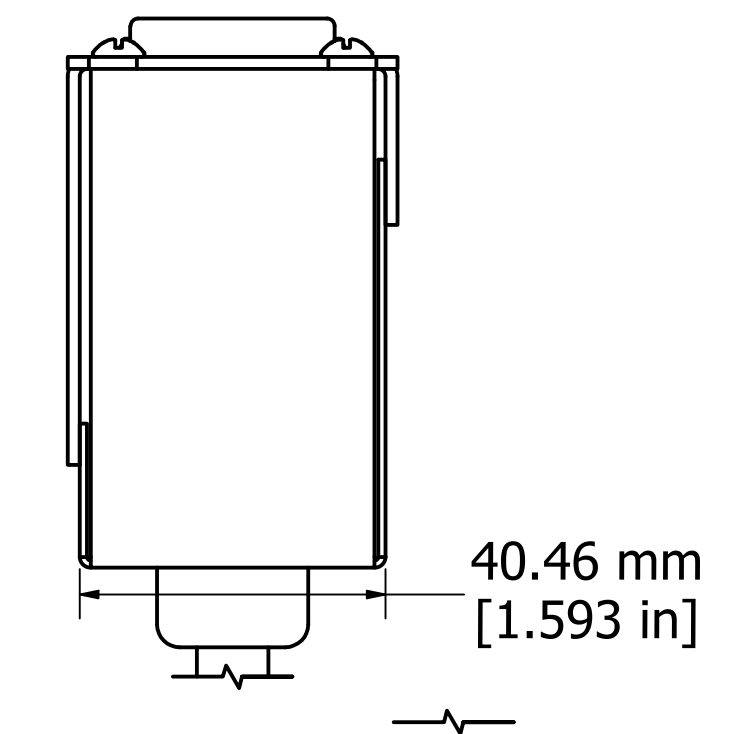

ISOMETRIC VIEW

ASSEMBLY - VIEW FROM SIDE

15' FOOT LOCKING POWER CORD (NEMA L5-15P)

ASSEMBLY - VIEW FROM BOTTOM

1582H6D1SBK

Finish - Front - Black Painted Steel
Back - Black Painted Steel
Rated - 125 VAC, 60 Hz, 15 Amps
Approvals - cURus Recognized to: UL1449 & C22.2 No. 269.3-17
Surge Specs - 1080 Joules, 75000 Amps Transient Current
- 500V Voltage Protection Rating (VPR)