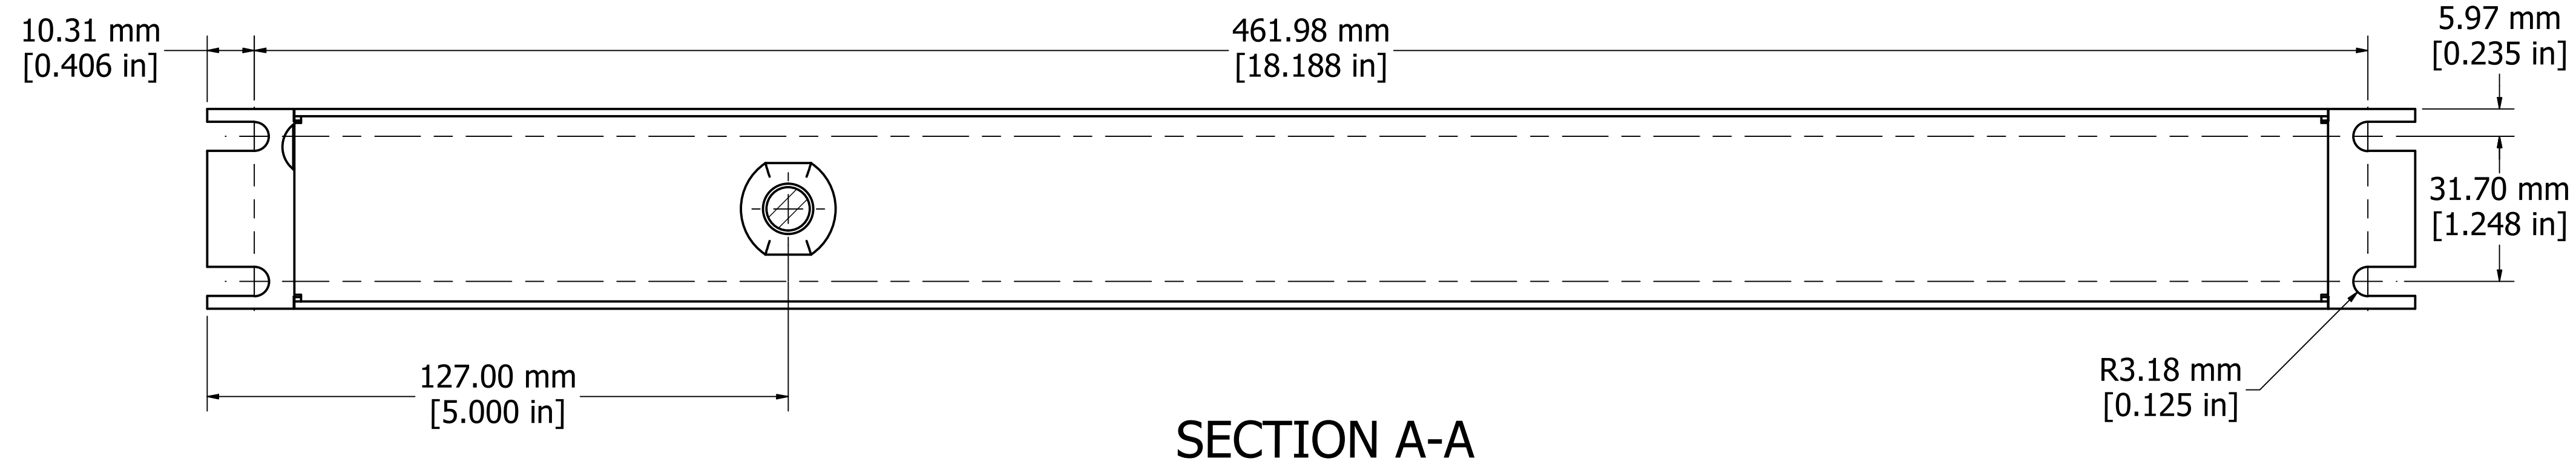

ISOMETRIC VIEW

ASSEMBLY - VIEW FROM SIDE

15' FOOT LOCKING POWER CORD (NEMA L5-15P)

ASSEMBLY - VIEW FROM BOTTOM

1582H6D1SBK

Finish - Front - Black Painted Steel
Back - Black Painted Steel
Rated - 125 VAC, 60 Hz, 15 Amps
Approvals - cURus Recognized to: UL1449 & C22.2 No. 269.3-17
Surge Specs - 1080 Joules, 75000 Amps Transient Current
- 500V Voltage Protection Rating (VPR)