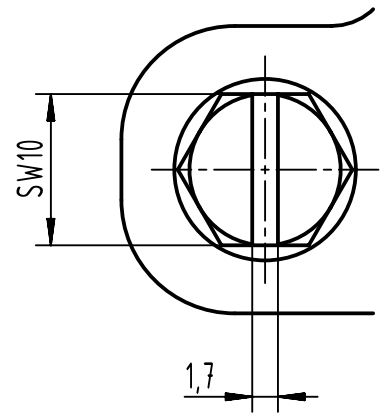

X (2:1)

	All Dimensions in mm Original Size DIN A4		Scale 1:2	Free size tol.		Ref.
						Sub.
	All rights reserved		Created by HOLLERT	Inspected by SUNDERMEIER	Standardisation 302077	Date 2021-02-22
	Department EL PD					State Final Release
HARTING D-32339 Espelkamp			Title Han 6HPR Hood Side M25 Screw Lock			Doc-Key / ECM-Nr. 100208608/UGD/004/C 500000187340
			Type TB	Number 19 40 006 0511		Rev. C Page 1/1