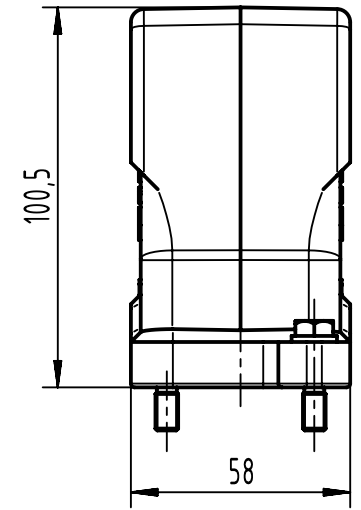

X (2:1)

	All Dimensions in mm Original Size DIN A4		Scale 1:2	Free size tol.		Ref.
						Sub.
	All rights reserved		Created by HOLLERT	Inspected by SUNDERMEIER	Standardisation 302077	Date 2021-02-22
	Department EL PD					State Final Release
HARTING D-32339 Espelkamp			Title Han 6HPR Hood Side M25 Screw Lock			Doc-Key / ECM-Nr. 100208608/UGD/004/C 500000187340
			Type TB	Number 19 40 006 0511		Rev. C Page 1/1