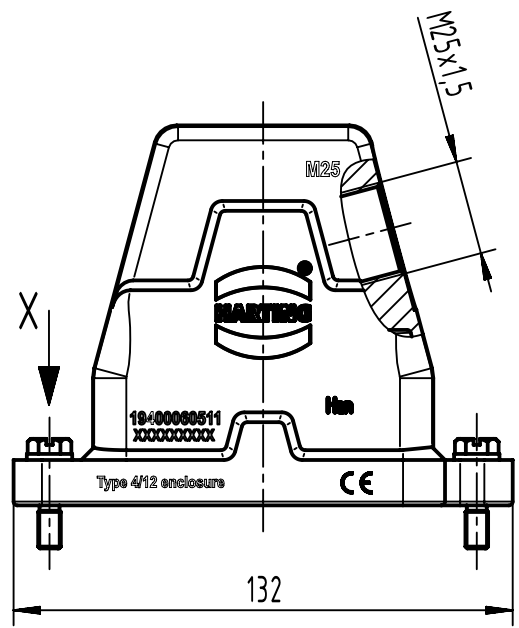

X (2:1)

	All Dimensions in mm Original Size DIN A4		Scale 1:2	Free size tol.		Ref.
						Sub.
	All rights reserved		Created by HOLLERT	Inspected by SUNDERMEIER	Standardisation 302077	Date 2021-02-22
	Department EL PD					State Final Release
HARTING D-32339 Espelkamp			Title Han 6HPR Hood Side M25 Screw Lock			Doc-Key / ECM-Nr. 100208608/UGD/004/C 500000187340
			Type TB	Number 19 40 006 0511		Rev. C Page 1/1