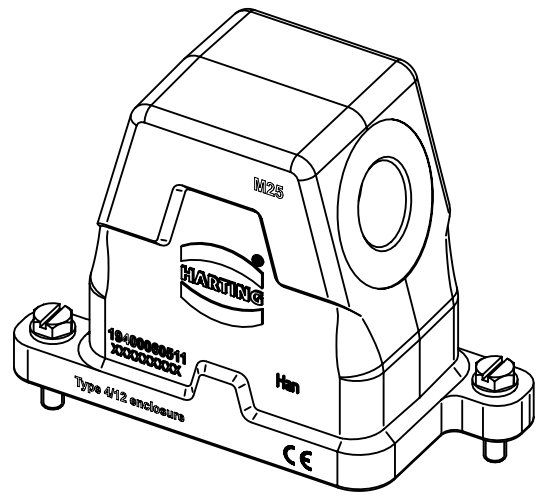

X (2:1)

	All Dimensions in mm Original Size DIN A4		Scale 1:2	Free size tol.		Ref.
						Sub.
	All rights reserved		Created by HOLLERT	Inspected by SUNDERMEIER	Standardisation 302077	Date 2021-02-22
	Department EL PD					State Final Release
HARTING D-32339 Espelkamp			Title Han 6HPR Hood Side M25 Screw Lock			Doc-Key / ECM-Nr. 100208608/UGD/004/C 500000187340
			Type TB	Number 19 40 006 0511		Rev. C Page 1/1