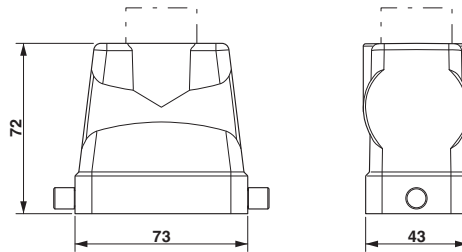

#### Dimensions

Height	72 mm
Width	43 mm
Length	73 mm

### Accessories

Cable gland - HC-M-KV-M32(14-21) - 1690587

Metal screw connection up to 5 bar, thread length: 8 mm, cable diameter: 14 - 21 mm, WAF 34, screw connection: M32

Cable gland - HC-M-KV-M32(19-27) - 1646010

Metal screw connection up to 5 bar, thread length: 8 mm, cable diameter: 19 - 27 mm, WAF 43, screw connection: M32

### Drawings

Dimensioned drawing

Dimensional drawing