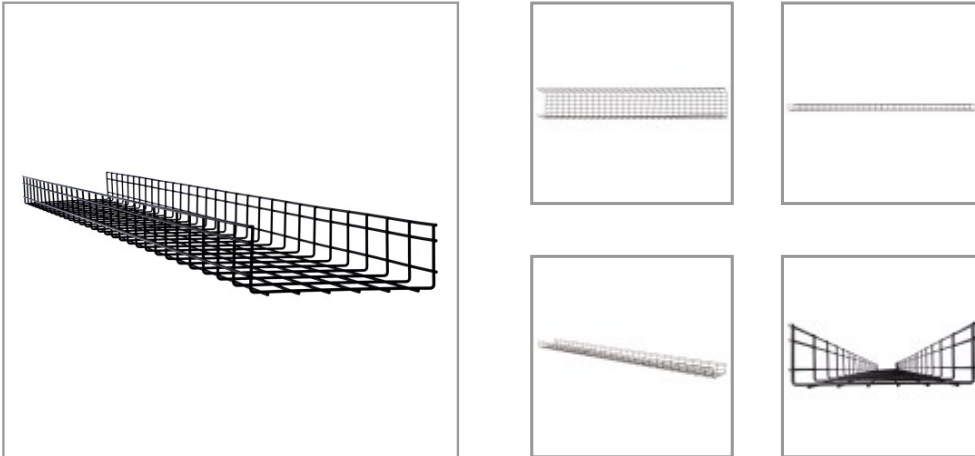

Wire Mesh Cable Tray - 300 x 100 x 3000 mm (12 in. x 4 in. x 10 ft.) QTY: 6

MODEL NUMBER: SRWB12410STR

Provides wall-, floor- or ceiling-based copper cable routing, allowing organized category cable bundling within your data center.

Features

Eliminate Cable Stress by Organizing Copper Cabling Through Your Data Center This SmartRack® Wire Mesh Cable Tray is easy to install along the wall, floor or ceiling of your data center. The SRWB12410STR is a straight section measuring 3000 millimeters long, but you can cut it with side-action bolt cutters to fit your custom specifications. It also measures 300 millimeters wide and 100 millimeters high to allow you to neatly bundle network and audio/video cables.

Constructed from High-Strength Steel Wire Built to Last in Busy Environments The black powder-coated wire is smooth and rounded, which not only protects cable installers and IT personnel from cutting their hands, but also prevents cables from fraying along sharp edges. The rounded wire also prohibits debris from building up on it in dusty network closets and industrial spaces. Large mesh openings allow you to route cables through the spaces if needed.

Designed to Give You Great Flexibility in Installation, Transportation and Storage The SRWB12410STR is ideal for data centers, network closets and some industrial areas in a wide variety of applications, including office buildings, shopping centers, schools, hotels, hospitals, restaurants and transportation centers. Each tray can be stacked with another to save space during transportation or storage.