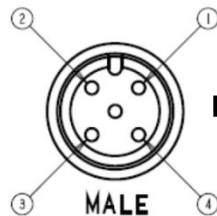

### C4A05UXXX

(M12 Cordset, 4 Position, 22 AWG Shielded, Male Straight to Free End)

Pin Out		
End 1	Color	End 2
1	Brown	Free End
2	White	
3	Blue	
4	Black	

- 
- Mueller's C4A05UXXX is an M12 4-pin single ended, shielded instrumentation cable with a straight male connector on one end and free at the other.
- Keyway – A Coding
- Utilizes a 4-conductor 22 AWG PVC-insulated, shielded cable.
- Ratings:
  - Current: 4 A
  - Voltage: 250 V AC/DC
- Material:
  - Coupling Nuts – Nickel Plated Brass
  - Pins/Contacts – Gold Plated Brass
- Length: The "U" in the model number represents unit of measurement. Either: Meters (M), Feet (F)
- Length: The "XXX" in the model number represents length. Standard lengths are 2, 5, and 10 meters. Any other lengths available upon request.
- Meets Standard: IEC 61076-2-101
- Protection Class: IEC IP68
- RoHS 3 Compliant