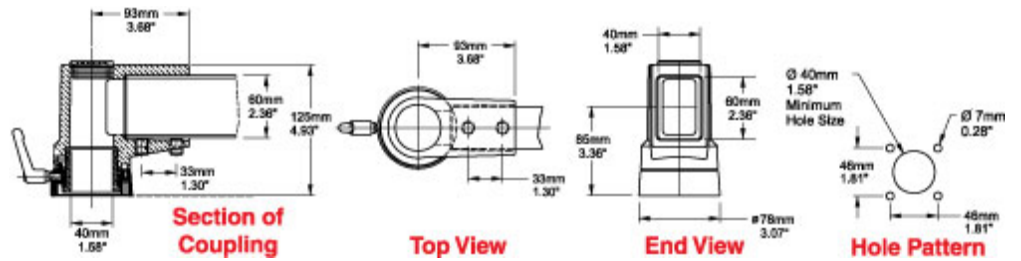

## Tara Plus Elbow Coupling *TPSSEC Series*

- Attaches to enclosure.
- Accepts 60x40mm rectangular tube parallel to enclosure top/bottom.
- Die-cast Aluminum G Al Si 12.
- Adjustable torque resistance.
- Rotates 300°.
- Accessible from the top.