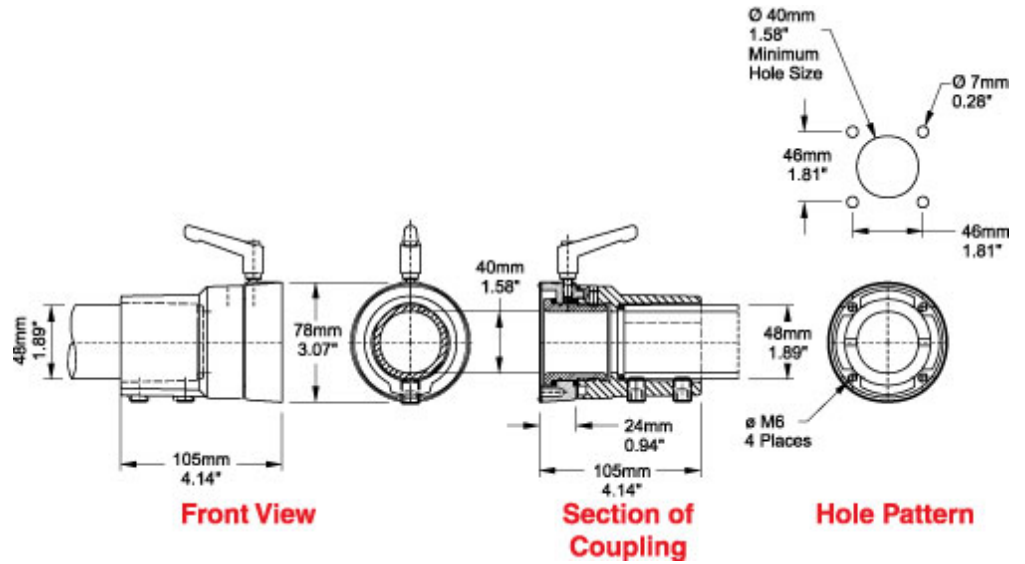

## Tara Plus Coupling TPSSC Series

- Attaches to enclosure.
- Accepts 48mm round tube. perpendicular to enclosure top/bottom.
- Die-cast Aluminum G Al Si 12.
- Adjustable torque resistance.
- Rotates 300°.

Part No.	Mounting Position
R149-025-500	Top
R149-025-501	Bottom

Data subject to change without notice