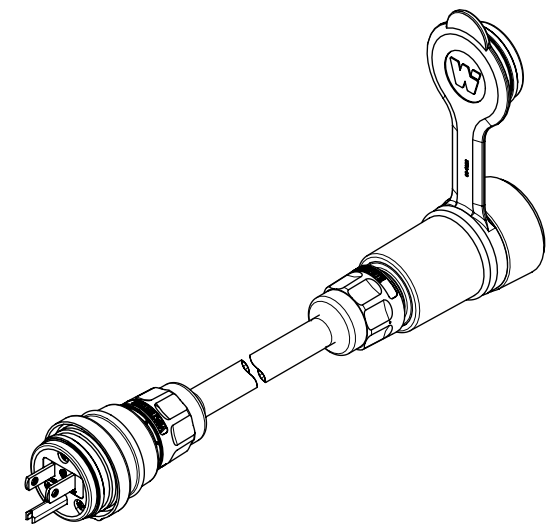

MATERIAL NO.	ENGINEERING NO.	DESCRIPTION	PRODUCT LENGTH
1301430134	14W47A143	14W47 W25FT 14-3SO 15W47	25 FT +12.0/-0.0 IN
1301430137	14W47A163	14W47 W25FT 16-3SO 15W47	25 FT +12.0/-0.0 IN
1301430138	14W47B123	14W47 W50FT 12-3SO 15W47	50 FT +24.0/-0.0 IN
1301430140	14W47B143	14W47 W50FT 14-3SO 15W47	50 FT +24.0/-0.0 IN
1301430143	14W47B163	14W47 W50FT 16-3SO 15W47	50 FT +24.0/-0.0 IN
1301430148	14W47D123	14W47 W100FT 12-3SO 15W47	100 FT +24.0/-0.0 IN
1301430150	14W47D143	14W47 W100FT 14-3SO 15W47	100 FT +24.0/-0.0 IN
1301430153	14W47D163	14W47 W100FT 16-3SO 15W47	100 FT +24.0/-0.0 IN
1301430154	14W47L143	14W47 W6FT 14-3SO 15W47	6 FT +9.0/-0.0 IN

NEMA 5-15; 15A 125V; 2-POLE/3-WIRE

ITEM NO.	DESCRIPTION	MATERIAL	QTY.
1	MALE INSERT ASSY.	NYLON, POLYCARBONATE, BRASS PLATING - NICKEL OR ZINC	1
2	WATERTITE - MALE HUSK	SILICONE	1
3	GROMMET	RUBBER	2
4	FRICTION RING	NYLON	2
5	COMPRESSION NUT YELLOW	NYLON	2
6	YELLOW SOOW CORD	COPPER WIRE	1
7	WATERTITE - FEMALE HUSK	SILICONE	1
8	CLOSURE CAP YELLOW	SILICONE	1
9	FEMALE INSERT ASSY.	NYLON, POLYCARBONATE, BRASS PLATING - NICKEL OR ZINC	1
10	CABLE GLOVE	SILICONE	2
11	RETAINING SCREW	STAINLESS STEEL	6

THIS DRAWING CONTAINS INFORMATION THAT IS PROPRIETARY TO MOLEX ELECTRONIC TECHNOLOGIES, LLC AND SHOULD NOT BE USED WITHOUT WRITTEN PERMISSION

DIMENSION UNITS	SCALE	CURRENT REV	DESC: REMOVED OBSOLETE PART NUMBER AS PER PCN#511695.
INCH	NTS	730178	
GENERAL TOLERANCES (UNLESS SPECIFIED)		DRWN: SANTHN	2022/11/30
ANGULAR TOL	± °	CHKD: GGA	2023/01/04
4 PLACES	±	APPR: GGA	2023/01/04
3 PLACES	±	INITIAL REVISION:	
2 PLACES	±	DRWN: PPURSUTANDEL	2019/06/21
1 PLACE	±	APPR: HKNEELAND	2020/05/19
0 PLACES	±	DOCUMENT NUMBER	
DRAFT WHERE APPLICABLE MUST REMAIN WITHIN DIMENSIONS		THIRD ANGLE PROJECTION	DRAWING
		SERIES	MATERIAL NUMBER
		B-SIZE	130143
		CUSTOMER	GENERAL MARKET
		DOC TYPE	PSD
		DOC PART	000
		REVISION	A1
		SHEET NUMBER	1 OF 1

WATERTITE CORDSET
PLUG AND CONNECTOR WITH CORD

PRODUCT CUSTOMER DRAWING

1301430140