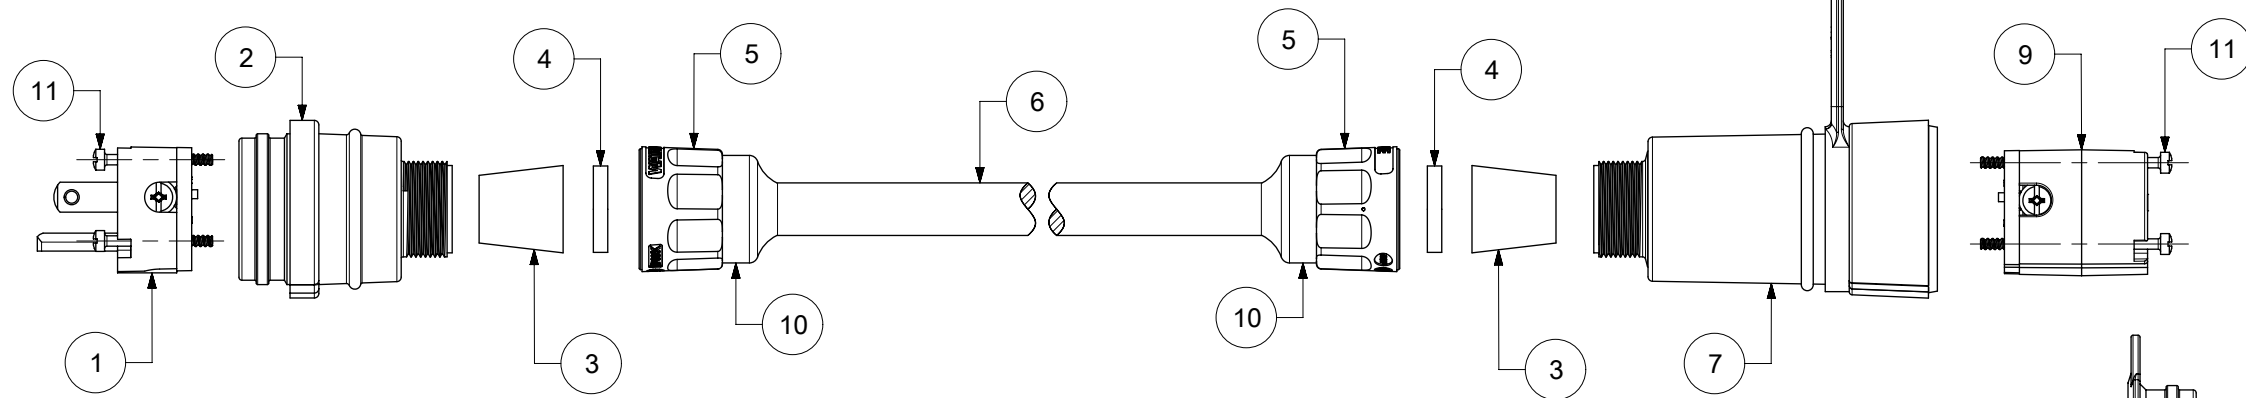

MATERIAL NO.	ENGINEERING NO.	DESCRIPTION	PRODUCT LENGTH
1301430134	14W47A143	14W47 W25FT 14-3SO 15W47	25 FT +12.0/-0.0 IN
1301430137	14W47A163	14W47 W25FT 16-3SO 15W47	25 FT +12.0/-0.0 IN
1301430138	14W47B123	14W47 W50FT 12-3SO 15W47	50 FT +24.0/-0.0 IN
1301430140	14W47B143	14W47 W50FT 14-3SO 15W47	50 FT +24.0/-0.0 IN
1301430143	14W47B163	14W47 W50FT 16-3SO 15W47	50 FT +24.0/-0.0 IN
1301430148	14W47D123	14W47 W100FT 12-3SO 15W47	100 FT +24.0/-0.0 IN
1301430150	14W47D143	14W47 W100FT 14-3SO 15W47	100 FT +24.0/-0.0 IN
1301430153	14W47D163	14W47 W100FT 16-3SO 15W47	100 FT +24.0/-0.0 IN
1301430154	14W47L143	14W47 W6FT 14-3SO 15W47	6 FT +9.0/-0.0 IN

NEMA 5-15; 15A 125V; 2-POLE/3-WIRE

ITEM NO.	DESCRIPTION	MATERIAL	QTY.
1	MALE INSERT ASSY.	NYLON, POLYCARBONATE, BRASS PLATING - NICKEL OR ZINC	1
2	WATERTITE - MALE HUSK	SILICONE	1
3	GROMMET	RUBBER	2
4	FRICTION RING	NYLON	2
5	COMPRESSION NUT YELLOW	NYLON	2
6	YELLOW SOOW CORD	COPPER WIRE	1
7	WATERTITE - FEMALE HUSK	SILICONE	1
8	CLOSURE CAP YELLOW	SILICONE	1
9	FEMALE INSERT ASSY.	NYLON, POLYCARBONATE, BRASS PLATING - NICKEL OR ZINC	1
10	CABLE GLOVE	SILICONE	2
11	RETAINING SCREW	STAINLESS STEEL	6

THIS DRAWING CONTAINS INFORMATION THAT IS PROPRIETARY TO MOLEX ELECTRONIC TECHNOLOGIES, LLC AND SHOULD NOT BE USED WITHOUT WRITTEN PERMISSION

DIMENSION UNITS	SCALE	CURRENT REV	DESC: REMOVED OBSOLETE PART NUMBER AS PER PCN#511695.
INCH	NTS	730178	
GENERAL TOLERANCES (UNLESS SPECIFIED)		DRWN: SANTHN	2022/11/30
ANGULAR TOL	± °	CHKD: GGA	2023/01/04
4 PLACES	±	APPR: GGA	2023/01/04
3 PLACES	±	INITIAL REVISION:	
2 PLACES	±	DRWN: PPURSUTANDEL	2019/06/21
1 PLACE	±	APPR: HKNEELAND	2020/05/19
0 PLACES	±	DOCUMENT NUMBER	
DRAFT WHERE APPLICABLE MUST REMAIN WITHIN DIMENSIONS		THIRD ANGLE PROJECTION	DRAWING
		SERIES	MATERIAL NUMBER
		B-SIZE	130143
		CUSTOMER	GENERAL MARKET
		DOC TYPE	PSD
		DOC PART	000
		REVISION	A1
		SHEET NUMBER	1 OF 1

WATERTITE CORDSET
PLUG AND CONNECTOR WITH CORD

PRODUCT CUSTOMER DRAWING

1301430140