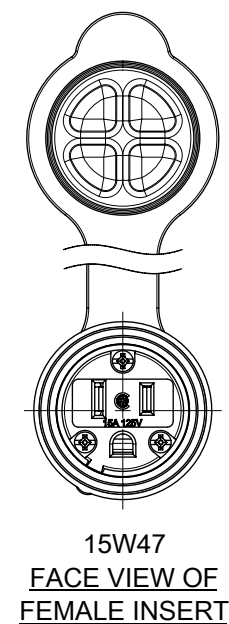

MATERIAL NO.	ENGINEERING NO.	DESCRIPTION	PRODUCT LENGTH
1301430134	14W47A143	14W47 W25FT 14-3SO 15W47	25 FT +12.0/-0.0 IN
1301430137	14W47A163	14W47 W25FT 16-3SO 15W47	25 FT +12.0/-0.0 IN
1301430138	14W47B123	14W47 W50FT 12-3SO 15W47	50 FT +24.0/-0.0 IN
1301430140	14W47B143	14W47 W50FT 14-3SO 15W47	50 FT +24.0/-0.0 IN
1301430143	14W47B163	14W47 W50FT 16-3SO 15W47	50 FT +24.0/-0.0 IN
1301430148	14W47D123	14W47 W100FT 12-3SO 15W47	100 FT +24.0/-0.0 IN
1301430150	14W47D143	14W47 W100FT 14-3SO 15W47	100 FT +24.0/-0.0 IN
1301430153	14W47D163	14W47 W100FT 16-3SO 15W47	100 FT +24.0/-0.0 IN
1301430154	14W47L143	14W47 W6FT 14-3SO 15W47	6 FT +9.0/-0.0 IN

NEMA 5-15; 15A 125V; 2-POLE/3-WIRE

ITEM NO.	DESCRIPTION	MATERIAL	QTY.
1	MALE INSERT ASSY.	NYLON, POLYCARBONATE, BRASS PLATING - NICKEL OR ZINC	1
2	WATERTITE - MALE HUSK	SILICONE	1
3	GROMMET	RUBBER	2
4	FRICTION RING	NYLON	2
5	COMPRESSION NUT YELLOW	NYLON	2
6	YELLOW SOOW CORD	COPPER WIRE	1
7	WATERTITE - FEMALE HUSK	SILICONE	1
8	CLOSURE CAP YELLOW	SILICONE	1
9	FEMALE INSERT ASSY.	NYLON, POLYCARBONATE, BRASS PLATING - NICKEL OR ZINC	1
10	CABLE GLOVE	SILICONE	2
11	RETAINING SCREW	STAINLESS STEEL	6

THIS DRAWING CONTAINS INFORMATION THAT IS PROPRIETARY TO MOLEX ELECTRONIC TECHNOLOGIES, LLC AND SHOULD NOT BE USED WITHOUT WRITTEN PERMISSION

DIMENSION UNITS	SCALE	CURRENT REV	DESC: REMOVED OBSOLETE PART NUMBER AS PER PCN#511695.
INCH	NTS	730178	
GENERAL TOLERANCES (UNLESS SPECIFIED)		DRWN: SANTHN	2022/11/30
ANGULAR TOL	± °	CHKD: GGA	2023/01/04
4 PLACES	±	APPR: GGA	2023/01/04
3 PLACES	±	INITIAL REVISION:	
2 PLACES	±	DRWN: PPURSUTANDEL	2019/06/21
1 PLACE	±	APPR: HKNEELAND	2020/05/19
0 PLACES	±	DOCUMENT NUMBER	
DRAFT WHERE APPLICABLE MUST REMAIN WITHIN DIMENSIONS		THIRD ANGLE PROJECTION	DRAWING
		SERIES	MATERIAL NUMBER
		B-SIZE	130143
		CUSTOMER	GENERAL MARKET
		DOC TYPE	PSD
		DOC PART	000
		REVISION	A1
		SHEET NUMBER	1 OF 1

WATERTITE CORDSET
PLUG AND CONNECTOR WITH CORD

PRODUCT CUSTOMER DRAWING

1301430140