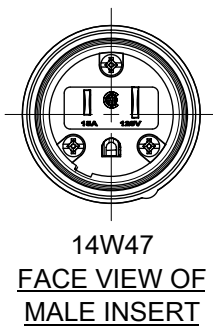

MATERIAL NO.	ENGINEERING NO.	DESCRIPTION	PRODUCT LENGTH
1301430134	14W47A143	14W47 W25FT 14-3SO 15W47	25 FT +12.0/-0.0 IN
1301430137	14W47A163	14W47 W25FT 16-3SO 15W47	25 FT +12.0/-0.0 IN
1301430138	14W47B123	14W47 W50FT 12-3SO 15W47	50 FT +24.0/-0.0 IN
1301430140	14W47B143	14W47 W50FT 14-3SO 15W47	50 FT +24.0/-0.0 IN
1301430143	14W47B163	14W47 W50FT 16-3SO 15W47	50 FT +24.0/-0.0 IN
1301430148	14W47D123	14W47 W100FT 12-3SO 15W47	100 FT +24.0/-0.0 IN
1301430150	14W47D143	14W47 W100FT 14-3SO 15W47	100 FT +24.0/-0.0 IN
1301430153	14W47D163	14W47 W100FT 16-3SO 15W47	100 FT +24.0/-0.0 IN
1301430154	14W47L143	14W47 W6FT 14-3SO 15W47	6 FT +9.0/-0.0 IN

NEMA 5-15; 15A 125V; 2-POLE/3-WIRE

ITEM NO.	DESCRIPTION	MATERIAL	QTY.
1	MALE INSERT ASSY.	NYLON, POLYCARBONATE, BRASS PLATING - NICKEL OR ZINC	1
2	WATERTITE - MALE HUSK	SILICONE	1
3	GROMMET	RUBBER	2
4	FRICTION RING	NYLON	2
5	COMPRESSION NUT YELLOW	NYLON	2
6	YELLOW SOOW CORD	COPPER WIRE	1
7	WATERTITE - FEMALE HUSK	SILICONE	1
8	CLOSURE CAP YELLOW	SILICONE	1
9	FEMALE INSERT ASSY.	NYLON, POLYCARBONATE, BRASS PLATING - NICKEL OR ZINC	1
10	CABLE GLOVE	SILICONE	2
11	RETAINING SCREW	STAINLESS STEEL	6

THIS DRAWING CONTAINS INFORMATION THAT IS PROPRIETARY TO MOLEX ELECTRONIC TECHNOLOGIES, LLC AND SHOULD NOT BE USED WITHOUT WRITTEN PERMISSION

DIMENSION UNITS	SCALE	CURRENT REV	DESC: REMOVED OBSOLETE PART NUMBER AS PER PCN#511695.
INCH	NTS	730178	
GENERAL TOLERANCES (UNLESS SPECIFIED)		DRWN: SANTHN	2022/11/30
ANGULAR TOL	± °	CHKD: GGA	2023/01/04
4 PLACES	±	APPR: GGA	2023/01/04
3 PLACES	±	INITIAL REVISION:	
2 PLACES	±	DRWN: PPURSUTANDEL	2019/06/21
1 PLACE	±	APPR: HKNEELAND	2020/05/19
0 PLACES	±	DOCUMENT NUMBER	
DRAFT WHERE APPLICABLE MUST REMAIN WITHIN DIMENSIONS		THIRD ANGLE PROJECTION	DRAWING
		SERIES	MATERIAL NUMBER
		B-SIZE	130143
		CUSTOMER	GENERAL MARKET
		DOC TYPE	PSD
		DOC PART	000
		REVISION	A1
		SHEET NUMBER	1 OF 1

WATERTITE CORDSET
PLUG AND CONNECTOR WITH CORD

PRODUCT CUSTOMER DRAWING

1301430140