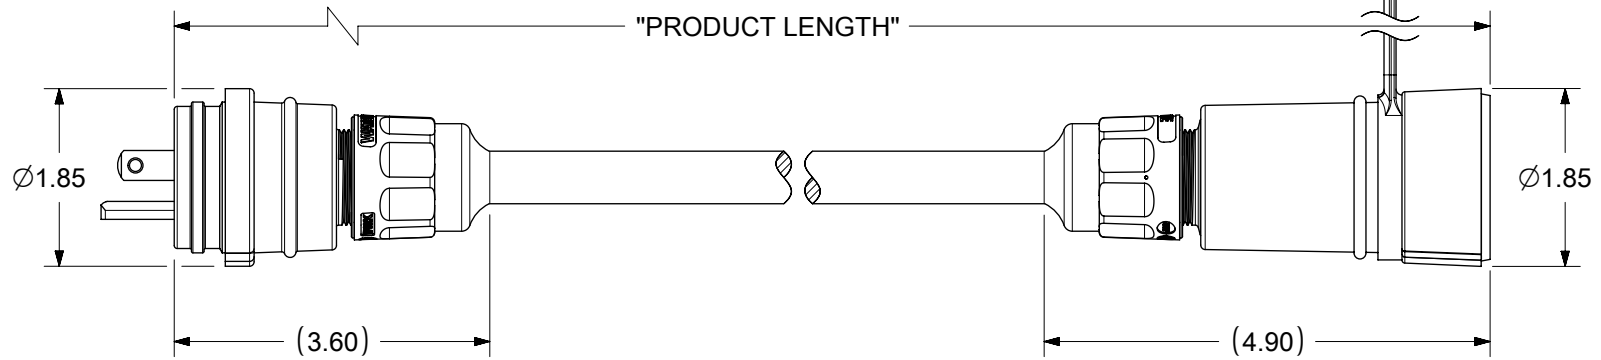

MATERIAL NO.	ENGINEERING NO.	DESCRIPTION	PRODUCT LENGTH
1301430134	14W47A143	14W47 W25FT 14-3SO 15W47	25 FT +12.0/-0.0 IN
1301430137	14W47A163	14W47 W25FT 16-3SO 15W47	25 FT +12.0/-0.0 IN
1301430138	14W47B123	14W47 W50FT 12-3SO 15W47	50 FT +24.0/-0.0 IN
1301430140	14W47B143	14W47 W50FT 14-3SO 15W47	50 FT +24.0/-0.0 IN
1301430143	14W47B163	14W47 W50FT 16-3SO 15W47	50 FT +24.0/-0.0 IN
1301430148	14W47D123	14W47 W100FT 12-3SO 15W47	100 FT +24.0/-0.0 IN
1301430150	14W47D143	14W47 W100FT 14-3SO 15W47	100 FT +24.0/-0.0 IN
1301430153	14W47D163	14W47 W100FT 16-3SO 15W47	100 FT +24.0/-0.0 IN
1301430154	14W47L143	14W47 W6FT 14-3SO 15W47	6 FT +9.0/-0.0 IN

NEMA 5-15; 15A 125V; 2-POLE/3-WIRE

ITEM NO.	DESCRIPTION	MATERIAL	QTY.
1	MALE INSERT ASSY.	NYLON, POLYCARBONATE, BRASS PLATING - NICKEL OR ZINC	1
2	WATERTITE - MALE HUSK	SILICONE	1
3	GROMMET	RUBBER	2
4	FRICTION RING	NYLON	2
5	COMPRESSION NUT YELLOW	NYLON	2
6	YELLOW SOOW CORD	COPPER WIRE	1
7	WATERTITE - FEMALE HUSK	SILICONE	1
8	CLOSURE CAP YELLOW	SILICONE	1
9	FEMALE INSERT ASSY.	NYLON, POLYCARBONATE, BRASS PLATING - NICKEL OR ZINC	1
10	CABLE GLOVE	SILICONE	2
11	RETAINING SCREW	STAINLESS STEEL	6

THIS DRAWING CONTAINS INFORMATION THAT IS PROPRIETARY TO MOLEX ELECTRONIC TECHNOLOGIES, LLC AND SHOULD NOT BE USED WITHOUT WRITTEN PERMISSION

DIMENSION UNITS	SCALE	CURRENT REV	DESC: REMOVED OBSOLETE PART NUMBER AS PER PCN#511695.
INCH	NTS	730178	
GENERAL TOLERANCES (UNLESS SPECIFIED)		DRWN: SANTHN	2022/11/30
ANGULAR TOL	± °	CHKD: GGA	2023/01/04
4 PLACES	±	APPR: GGA	2023/01/04
3 PLACES	±	INITIAL REVISION:	
2 PLACES	±	DRWN: PPURSUTANDEL	2019/06/21
1 PLACE	±	APPR: HKNEELAND	2020/05/19
0 PLACES	±	DOCUMENT NUMBER	
DRAFT WHERE APPLICABLE MUST REMAIN WITHIN DIMENSIONS		THIRD ANGLE PROJECTION	DRAWING
		SERIES	MATERIAL NUMBER
		B-SIZE	130143
		CUSTOMER	GENERAL MARKET
		DOC TYPE	PSD
		DOC PART	000
		REVISION	A1
		SHEET NUMBER	1 OF 1

WATERTITE CORDSET
PLUG AND CONNECTOR WITH CORD

PRODUCT CUSTOMER DRAWING

1301430140