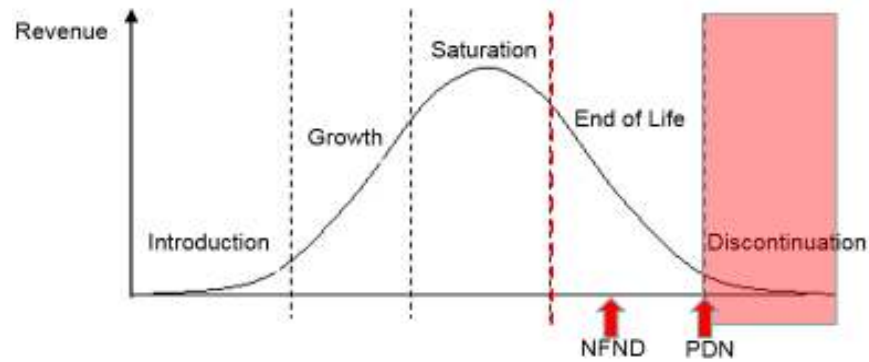

## Product Discontinuation (acc. JEDEC J-STD-048) OS-PD-2018-077

01-Oct-2018

---

<b>Last order:</b>	01-Apr-2019
<b>Last delivery:</b>	01-Oct-2019
<b>Reason:</b>	Product performance improvement

---

Please direct your feedback to your local Sales office.