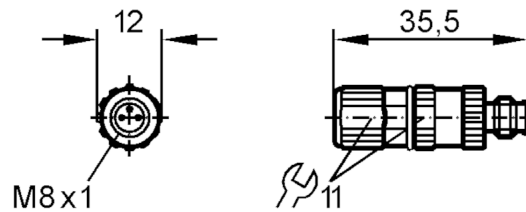

E11550

Wirable plug

SSTGF030MSSFPKG

Application

Special feature Gold-plated contacts

Electrical data

Operating voltage [V]	< 50 AC / < 75 DC
Protection class	III
Max. current load total [A]	4

Operating conditions

Ambient temperature [°C]	-25...90
Protection	IP 68

Mechanical data

Weight [g]	14.8
Materials	PA
Moulded-body material	PA
Material nut	brass, nickel-plated

Remarks

Pack quantity 1 pcs.

Electrical connection

insulation displacement technology: 0.14...0.38 mm²; Core insulation: PVC / TPE; (Ø 1.0...1.6 mm); Cable sheath: Ø 3...5 mm

Electrical connection - plug

Connector: 1 x M8, straight; Moulded body: PA; Locking: brass, nickel-plated; Contacts: gold-plated