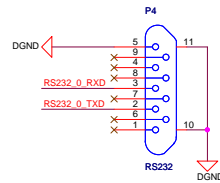

File		
ChipSee Info & Tech Co., Ltd		
Size	Document Number	Rev
C	<Doc>	A1
Date:	Friday, March 07, 2014	Sheet 1 of 2

File		
ChipSee Info & Tech Co., Ltd		
Size	Document Number	Rev
C	<Doc>	A1
Date:	Wednesday, March 26, 2014	Sheet 2 of 2