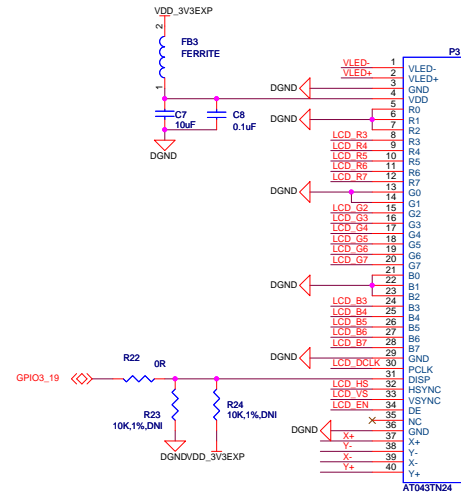

File		
ChipSee Info & Tech Co., Ltd		
Size	Document Number	Rev
C	<Doc>	A1
Date:	Friday, March 07, 2014	Sheet 1 of 2

File		
ChipSee Info & Tech Co., Ltd		
Size	Document Number	Rev
C	<Doc>	A1
Date:	Wednesday, March 26, 2014	Sheet 2 of 2