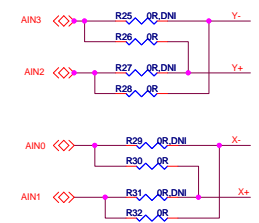

File		
ChipSee Info & Tech Co., Ltd		
Size	Document Number	Rev
C	<Doc>	A1
Date:	Friday, March 07, 2014	Sheet 1 of 2

File		
ChipSee Info & Tech Co., Ltd		
Size	Document Number	Rev
C	<Doc>	A1
Date:	Wednesday, March 26, 2014	Sheet 2 of 2