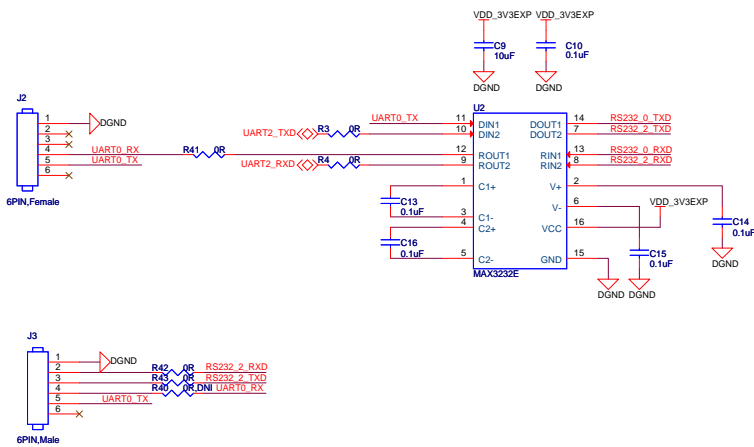

File		
ChipSee Info & Tech Co., Ltd		
Size	Document Number	Rev
C	<Doc>	A1
Date:	Friday, March 07, 2014	Sheet 1 of 2

File		
ChipSee Info & Tech Co., Ltd		
Size	Document Number	Rev
C	<Doc>	A1
Date:	Wednesday, March 26, 2014	Sheet 2 of 2