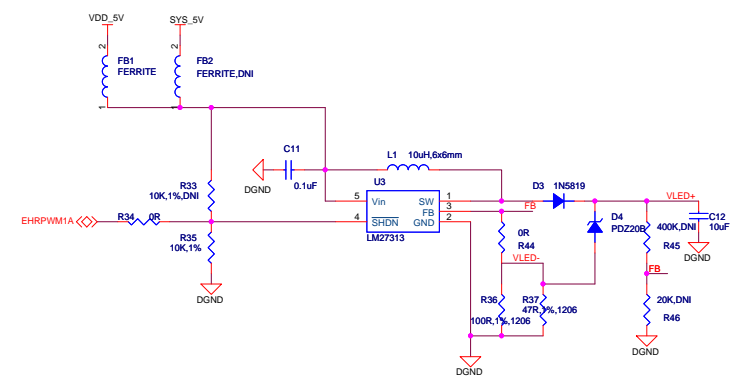

File		
ChipSee Info & Tech Co., Ltd		
Size	Document Number	Rev
C	<Doc>	A1
Date:	Friday, March 07, 2014	Sheet 1 of 2

File		
ChipSee Info & Tech Co., Ltd		
Size	Document Number	Rev
C	<Doc>	A1
Date:	Wednesday, March 26, 2014	Sheet 2 of 2