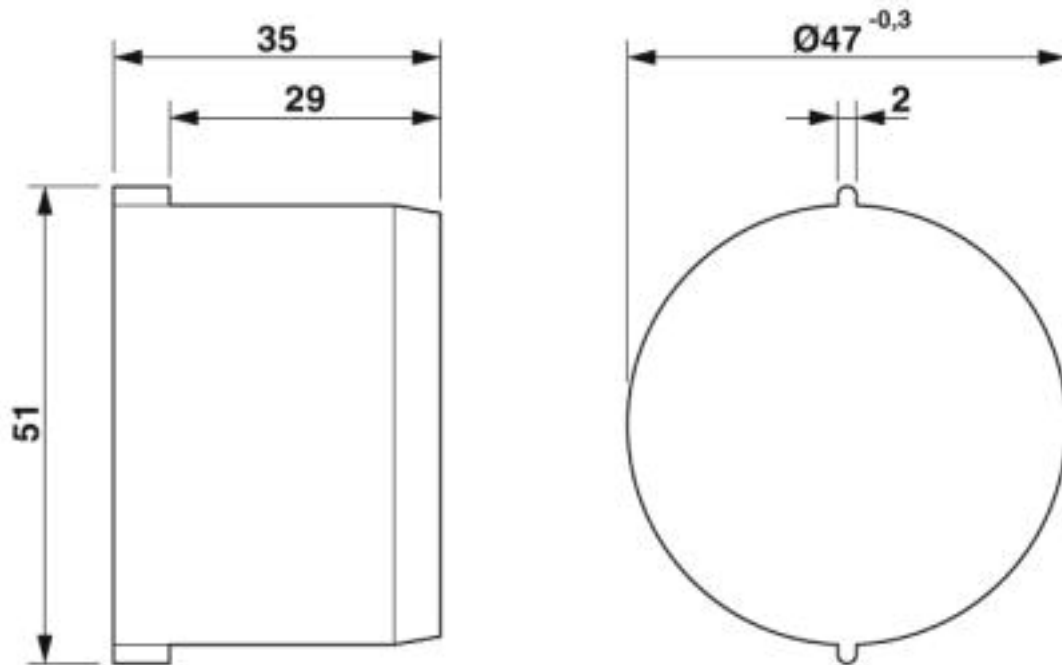

Closing cap, material: PA, color: red

Key Commercial Data

Packing unit	5 pc
Minimum order quantity	5 pc
GTIN	 4 055626 394626
GTIN	4055626394626

Technical data

Environmental Product Compliance

China RoHS	Environmentally friendly use period: unlimited = EFUP-e
	No hazardous substances above threshold values

Drawings

Closing cap - SEALING PLUG 48X35 RD - 1425357

Dimensional drawing

Dimensional drawing

Phoenix Contact 2019 © - all rights reserved
<http://www.phoenixcontact.com>

PHOENIX CONTACT GmbH & Co. KG
Flachsmarktstr. 8
32825 Blomberg
Germany
Tel. +49 5235 300
Fax +49 5235 3 41200
<http://www.phoenixcontact.com>