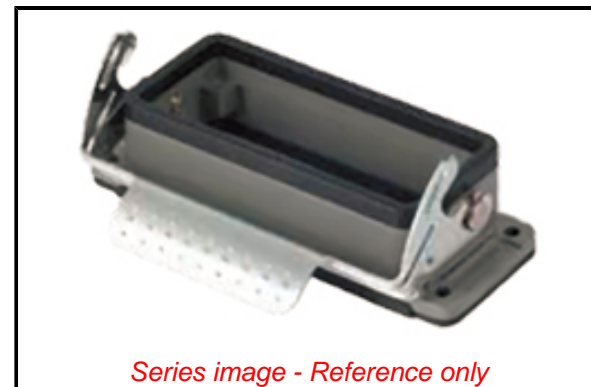

PLEASE CHECK WWW.MOLEX.COM FOR LATEST PART INFORMATION

Part Number: [0936010842](#)
Status: **Active**
Overview: GWconnect Heavy Duty Connectors (HDC)
Description: GWconnect STD - Standard, Single Lever Bulkhead Mount Housing, Die-cast Aluminum, with 1 Lever, with Gasket, Size 6B «44x27», Grey

Documents:

[Drawing (PDF)](#) [RoHS Certificate of Compliance (PDF)](#)

Agency Certification

CSA 256883
UL E249674

General

Product Family Industrial Connectors / Enclosures
Series [93601](#)
Component Size 6B «44x27»
Component Type Single Lever Bulkhead Housing
Exclude SD Check Yes
IP Rating IP66, IP69
Overview [GWconnect Heavy Duty Connectors (HDC)](#)
Product Category Heavy Duty Connectors
Product Name GWconnect
Standard ANSI/UL 50, ANSI/UL 50 E, CSA C22.2 No.94-1-2, EN 61984
Type STD
UPC 887191853192

Physical

Housing Coating Polyester Powder
Housing Color Grey RAL 7037
Lock to Mating Part Yes
Material - Gasket NBR
Material - Housing Die-cast Aluminum
Material - Lever Galvanized Steel
Mounting Style Bulkhead
Net Weight 103.300/g
Number of Levers 1
Packaging Type Bag
Thread Size N/A
Thread Type N/A

Electrical

Voltage - Maximum 500V

Material Info

Engineering Number 7806.6401.0

Series image - Reference only

EU ELV

Not Relevant

EU RoHS

Compliant

REACH SVHC

Not Contained Per
-ED/88/2018 (15
January 2019)

Halogen-Free

Status

Not Reviewed

For more information, please visit [Contact US](#)

China ROHS

ELV

RoHS Phthalates

China RoHS

Green Image

Not Relevant

Not Contained

Search Parts in this Series

[93601 Series](#)

Use With

Size 6B «44x27» S-D, S-DD, S-E, S-EE, S-EP, S-ES, S-HSB, S-ESHV, S-K, S-M, and S-EHV Inserts