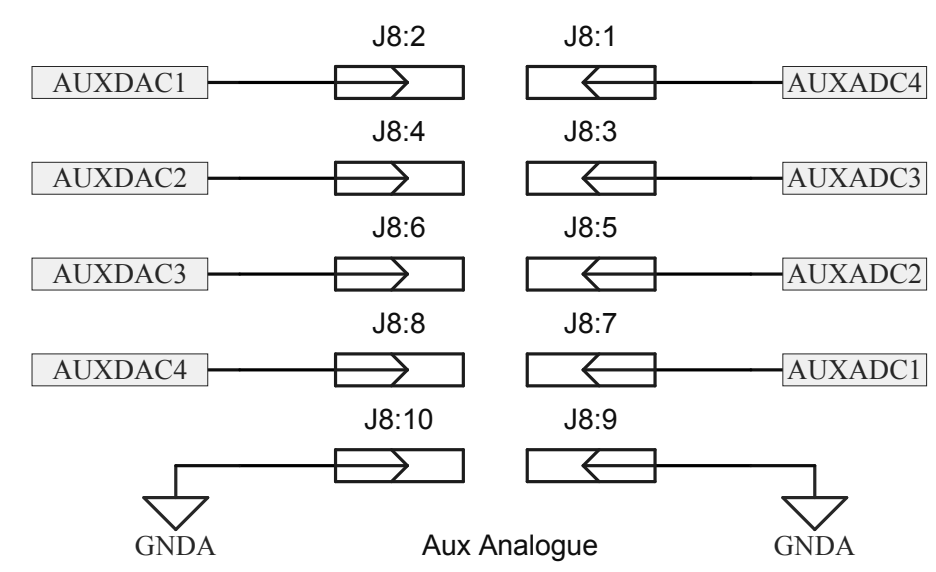

**CML Microcircuits**

COMMUNICATION SEMICONDUCTORS

High Resolution  
Circuit Diagrams  
for  
PE0403-724x  
June 2014

PE0002 Connector (C-BUS Slave)

GPIO/SSP Connector

AUXDAC/AUXADC Connector

SSP Connector (C-BUS Master)

PE0002 Power Connector