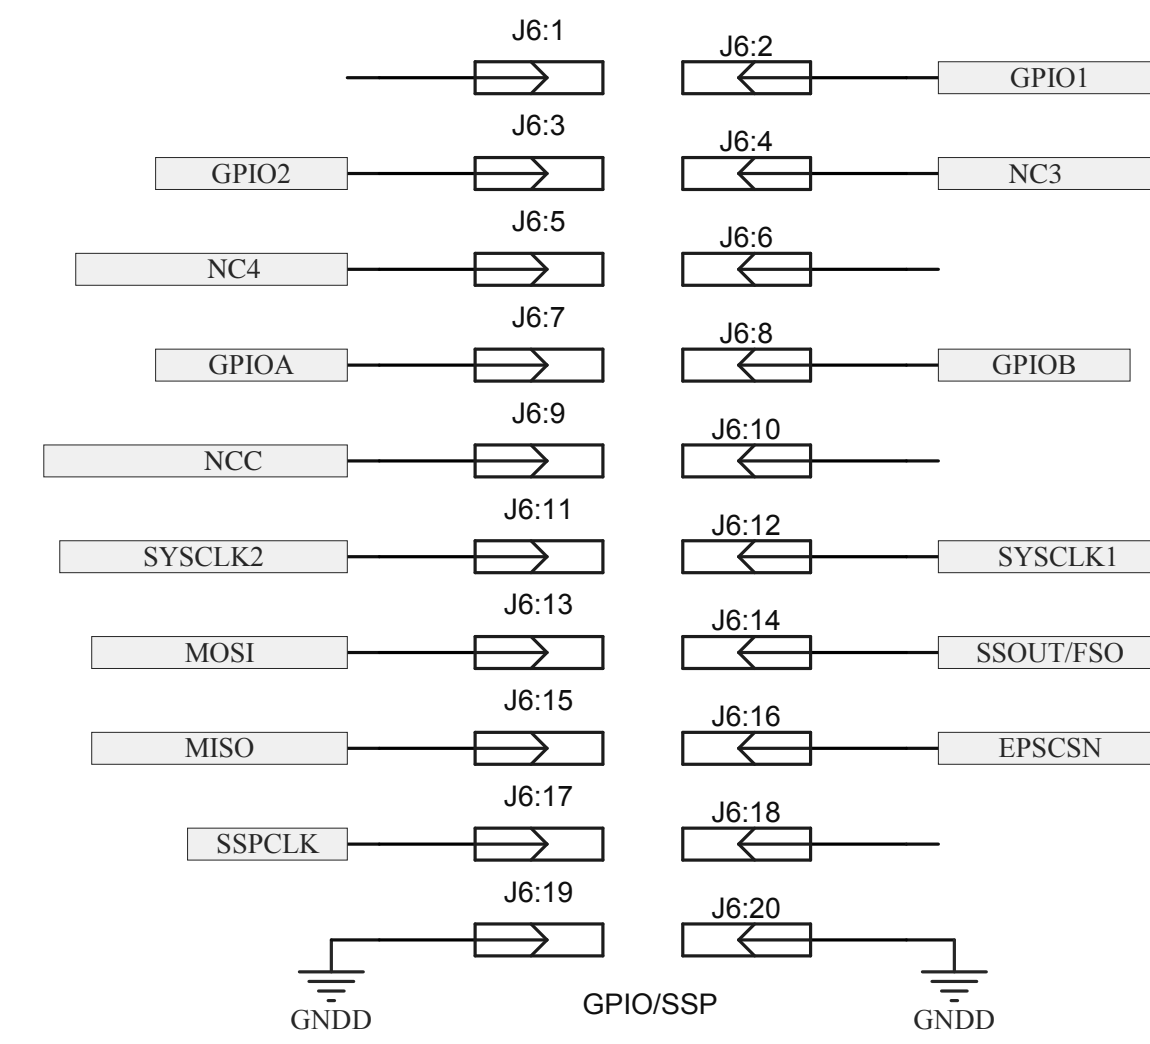

**CML Microcircuits**

COMMUNICATION SEMICONDUCTORS

High Resolution  
Circuit Diagrams  
for  
PE0403-724x  
June 2014

PE0002 Connector (C-BUS Slave)

GPIO/SSP Connector

AUXDAC/AUXADC Connector

SSP Connector (C-BUS Master)

PE0002 Power Connector