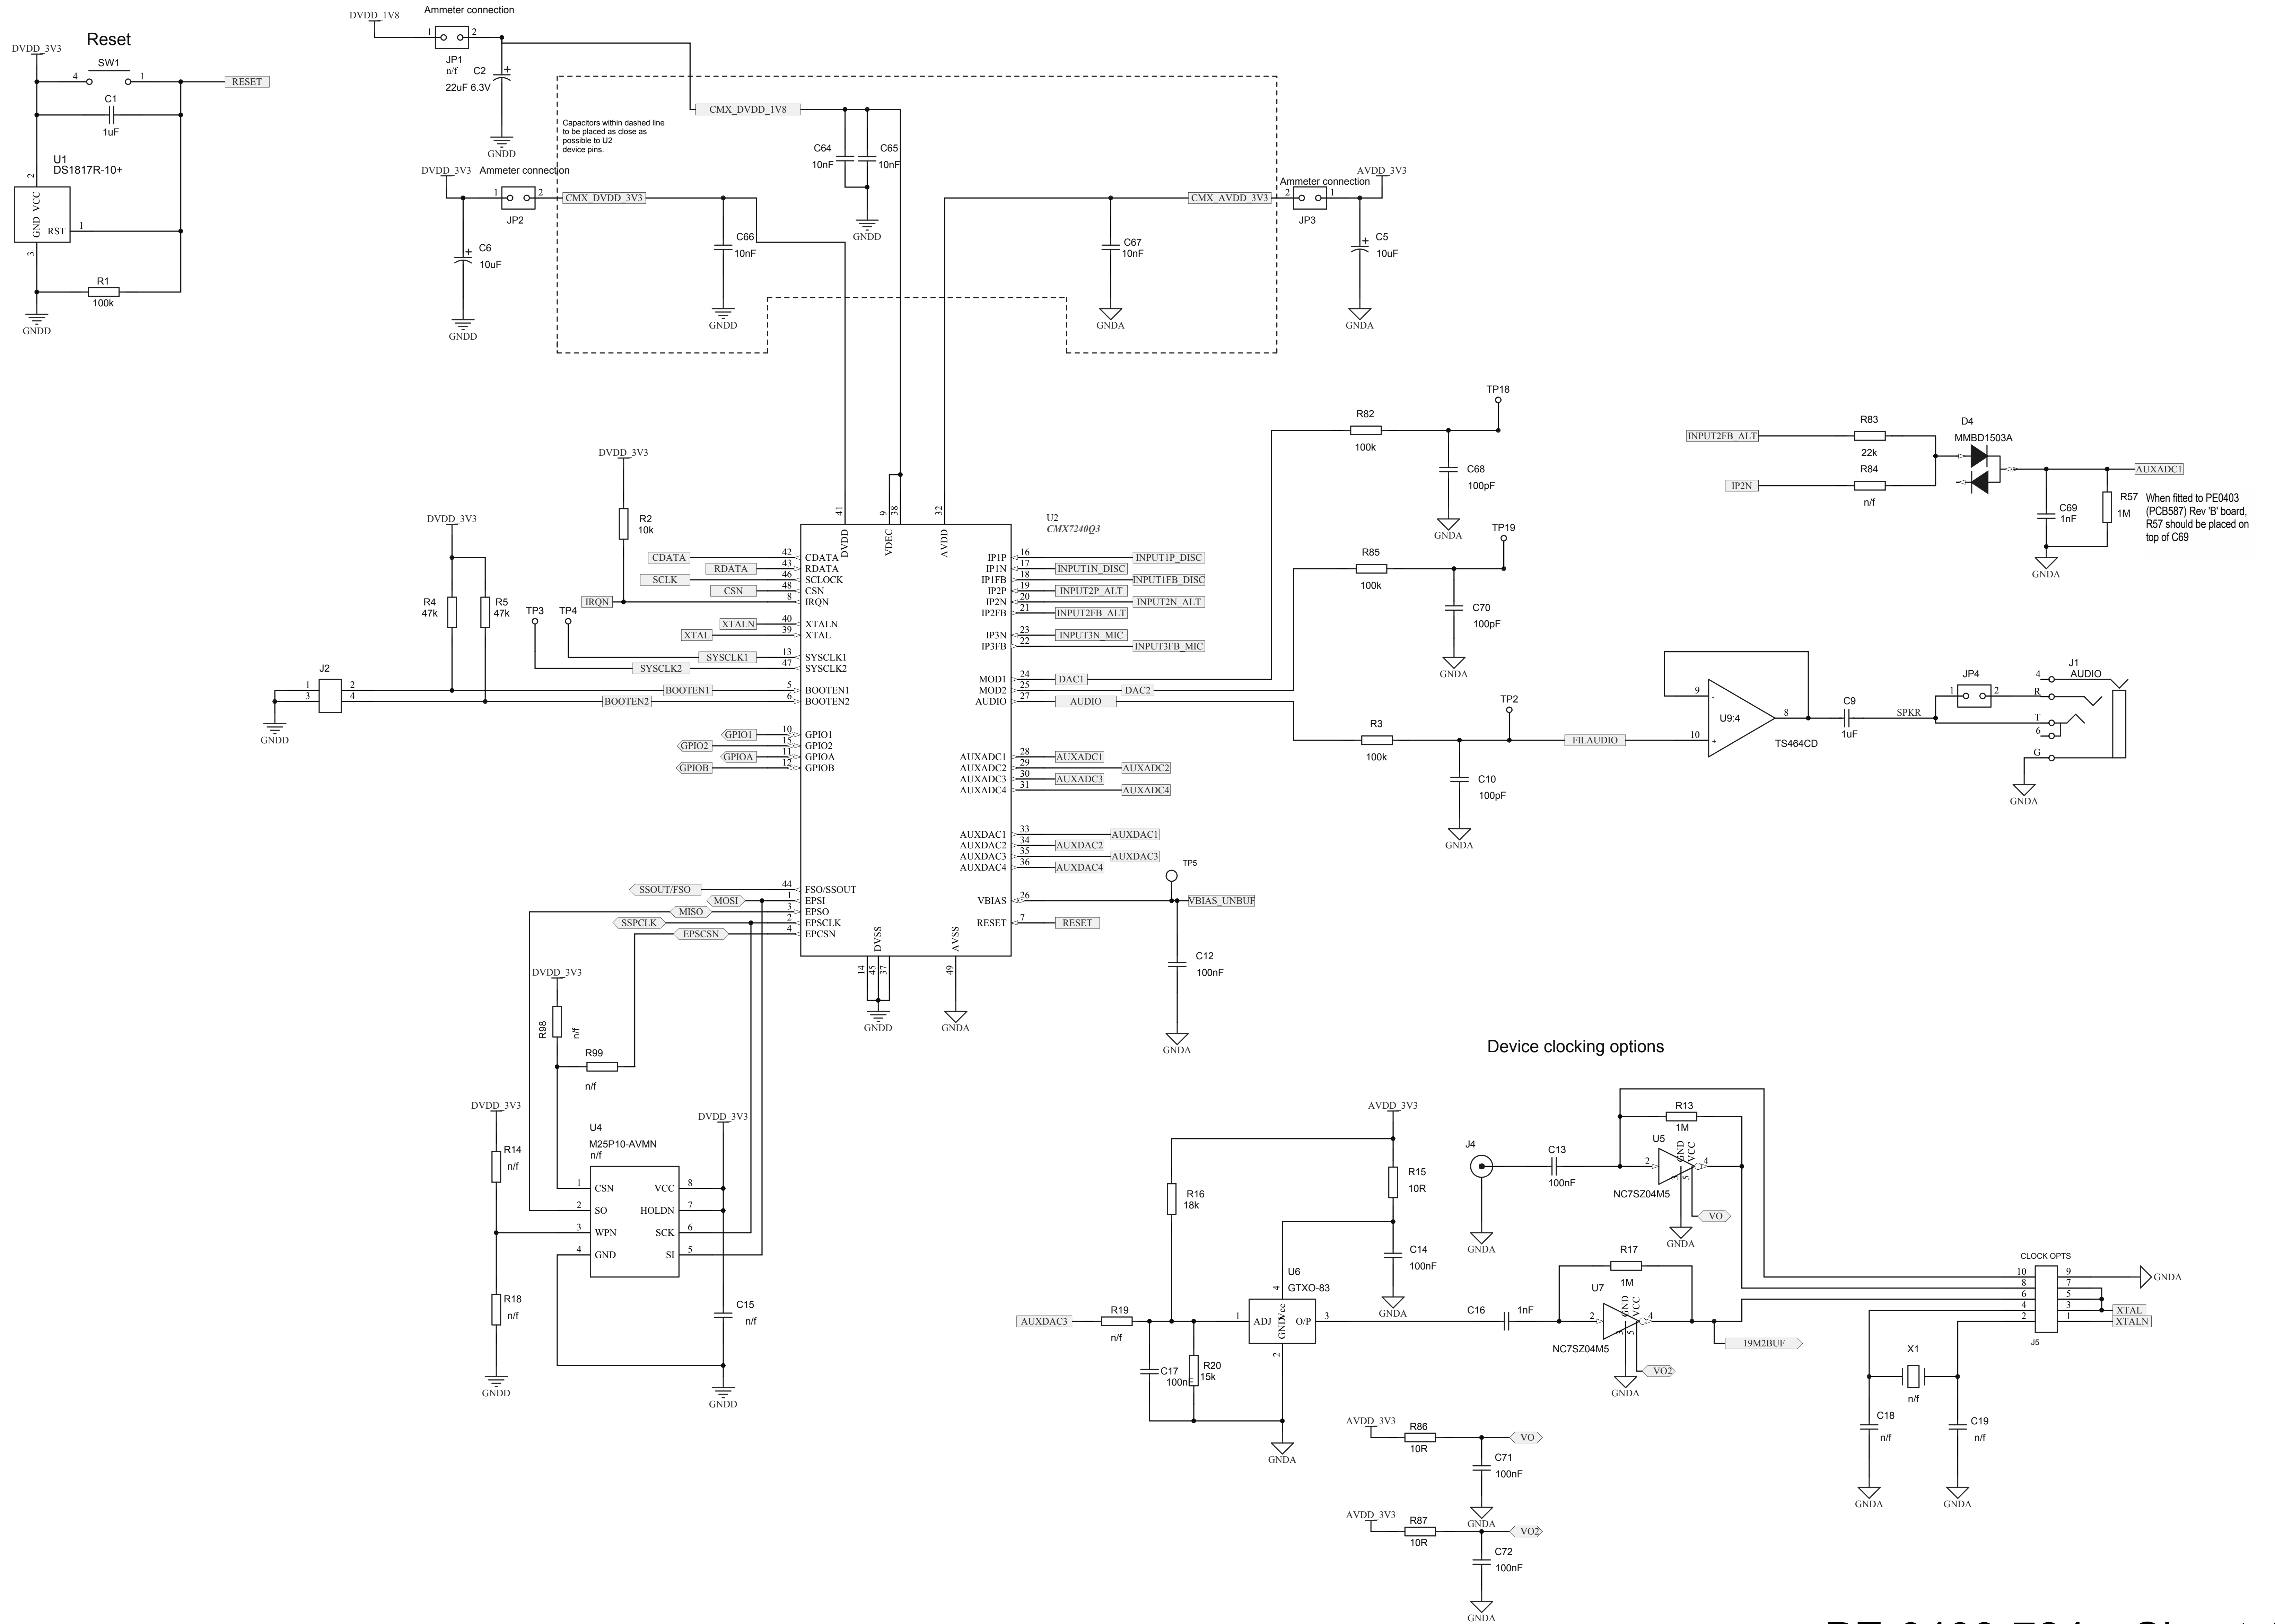

**CML Microcircuits**

COMMUNICATION SEMICONDUCTORS

High Resolution  
Circuit Diagrams  
for  
PE0403-724x  
June 2014

PE0002 Connector (C-BUS Slave)

GPIO/SSP Connector

AUXDAC/AUXADC Connector

SSP Connector (C-BUS Master)

PE0002 Power Connector