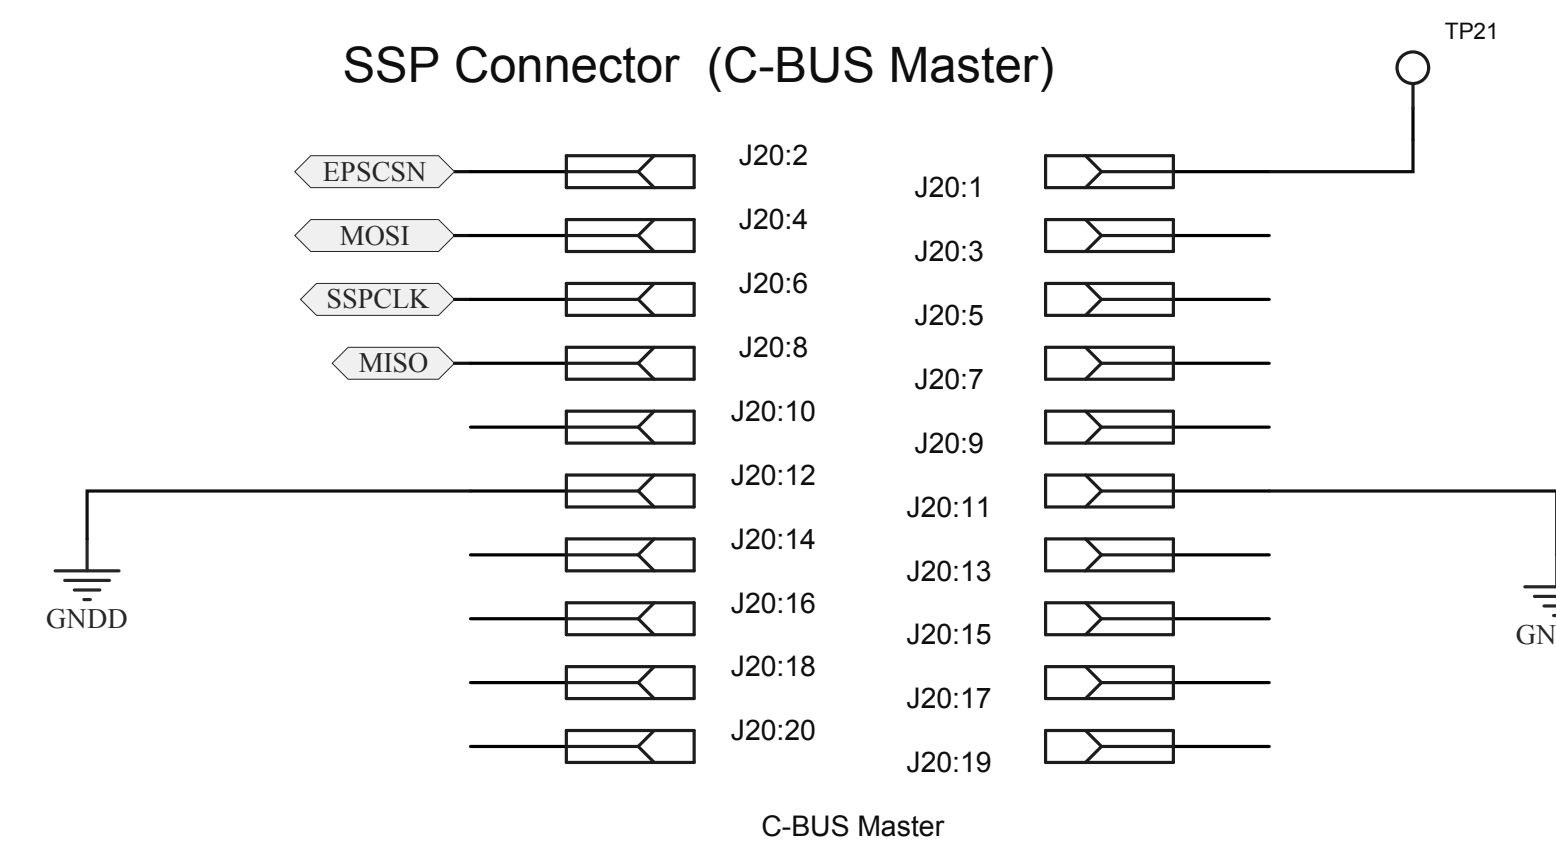

**CML Microcircuits**

COMMUNICATION SEMICONDUCTORS

High Resolution  
Circuit Diagrams  
for  
PE0403-724x  
June 2014

PE0002 Connector (C-BUS Slave)

GPIO/SSP Connector

AUXDAC/AUXADC Connector

SSP Connector (C-BUS Master)

PE0002 Power Connector