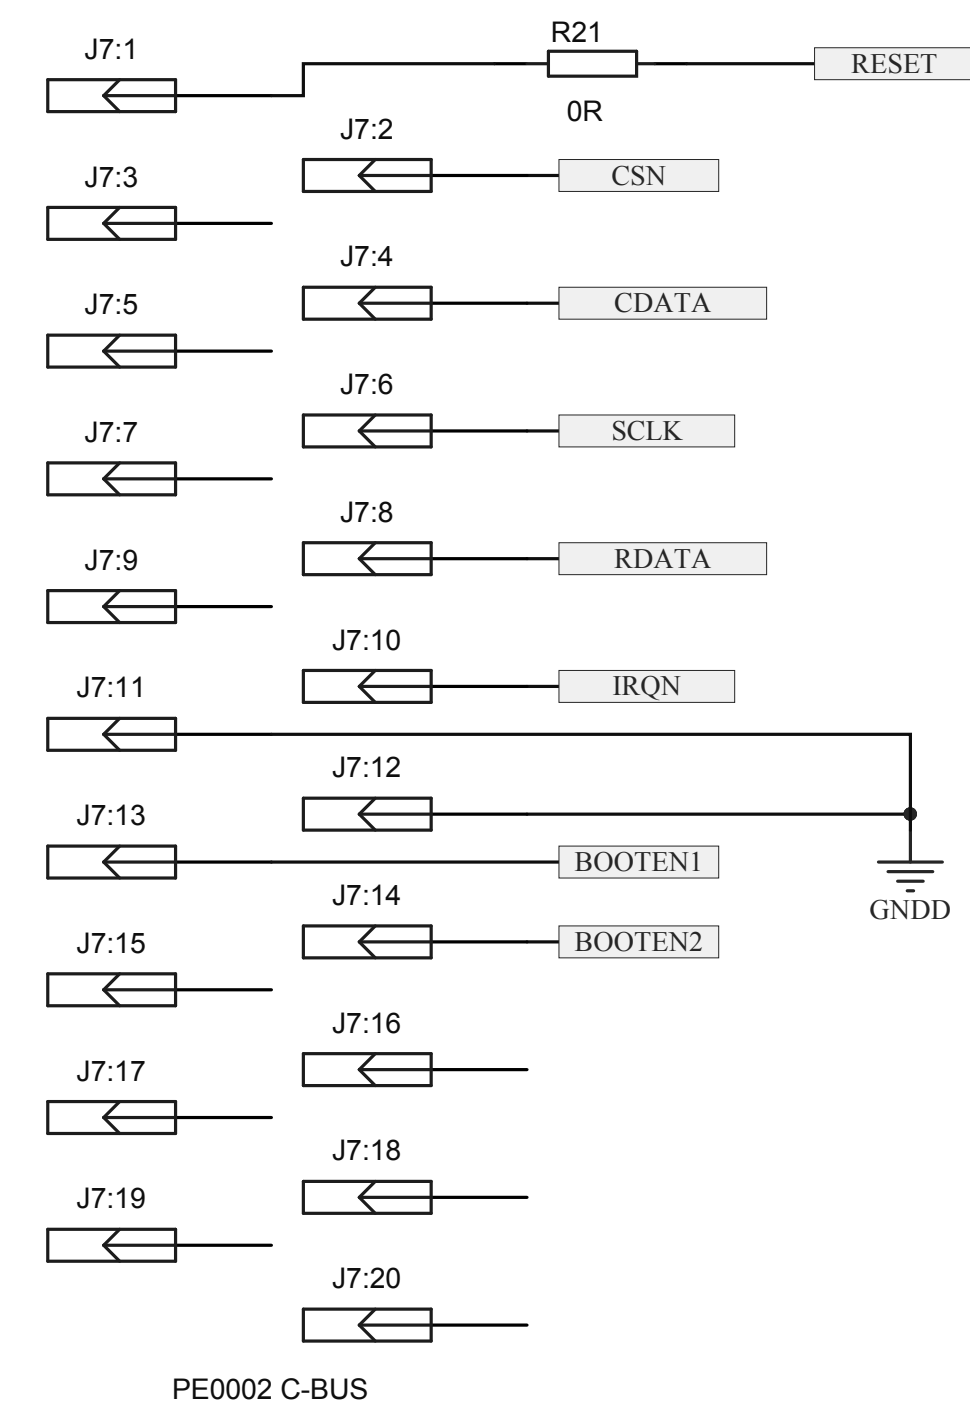

**CML Microcircuits**

COMMUNICATION SEMICONDUCTORS

High Resolution  
Circuit Diagrams  
for  
PE0403-724x  
June 2014

PE0002 Connector (C-BUS Slave)

GPIO/SSP Connector

AUXDAC/AUXADC Connector

SSP Connector (C-BUS Master)

PE0002 Power Connector