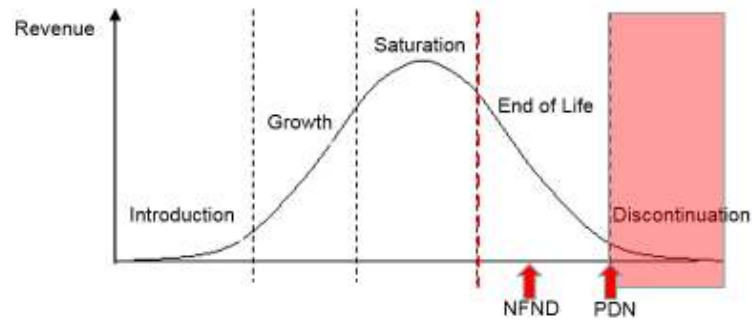

Light is OSRAM

Product Discontinuation (acc. JEDEC J-STD-048)
OS-PD-2017-032

6/15/2017

Last order:	9/15/2017
Last delivery:	12/15/2017
Reason:	Product Streamline

Please direct your feedback to your local Sales office.