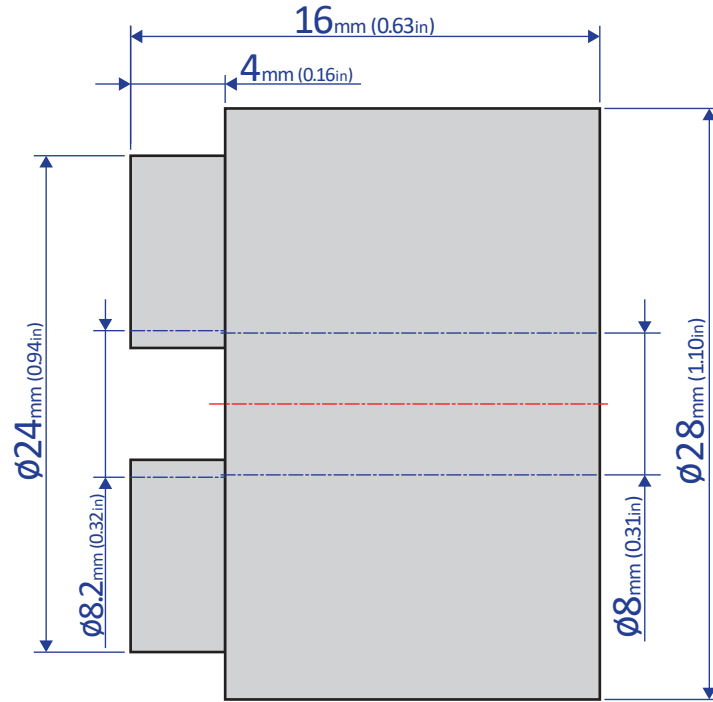

FFD-28SS Series

ROTARY/FRICTION DAMPER

Bansbach
easylift[®]

50 West Drive • Melbourne, Florida 32904
(321) 253-1999 • www.easylift.com • www.damper.net