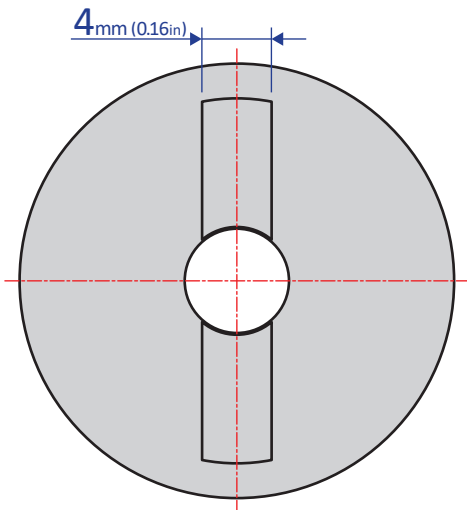

FFD-28SS Series

ROTARY/FRICTION DAMPER

Bansbach
easylift[®]

50 West Drive • Melbourne, Florida 32904
(321) 253-1999 • www.easylift.com • www.damper.net