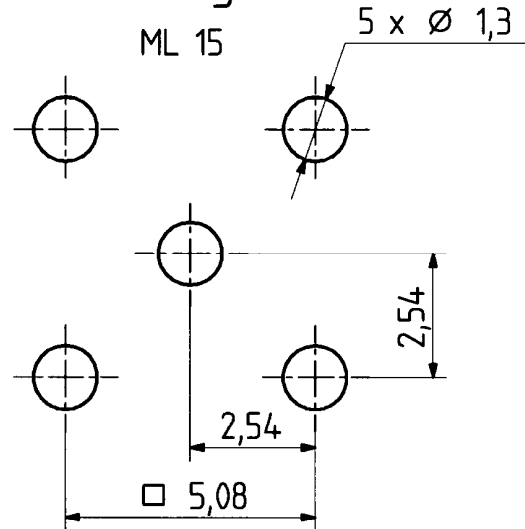

	date	sign
drawn	20.04.00	4101/MUK
checked	25.4.00	4192/Gar
approved	25.4.00	4192/Gar

mounting hole

H+S 701.448.05

scale
10 : 1

HUBER + SUHNER RFX

dimensions in mm

drawing number
4.13.32086

OZ drawing :