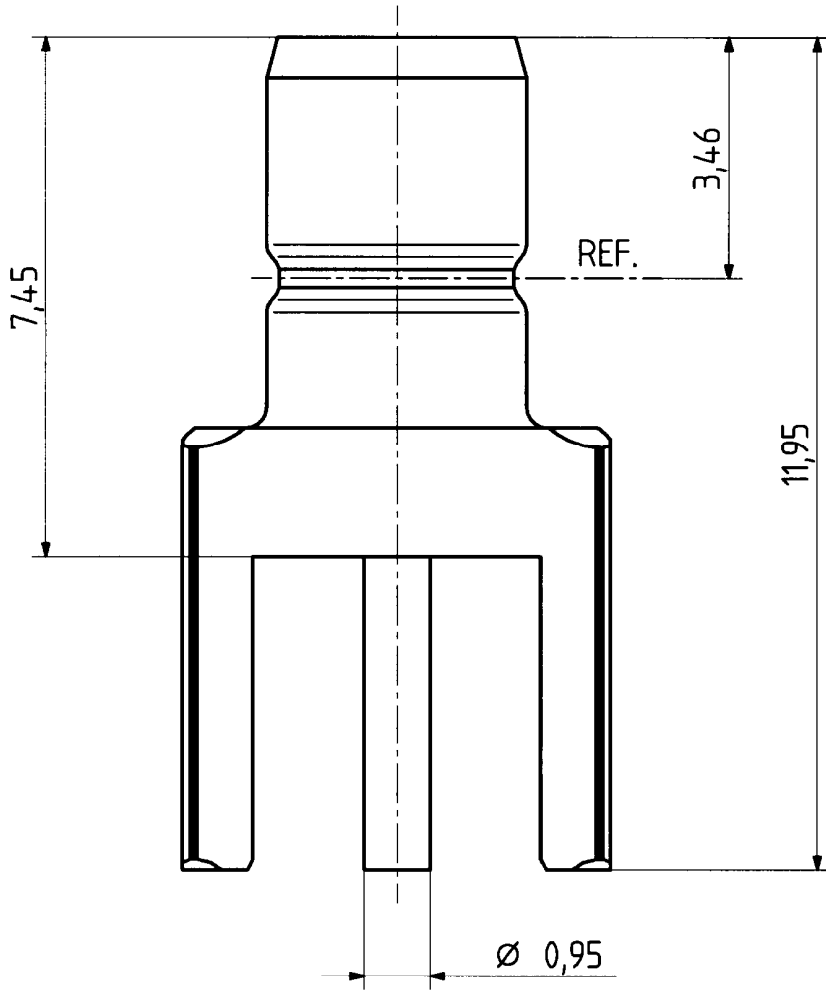

	date	sign
drawn	20.04.00	4101/MUK
checked	25.4.00	4192/Gar
approved	25.4.00	4192/Gar

mounting hole

H+S 701.448.05

scale
10 : 1

HUBER + SUHNER RFX

dimensions in mm

drawing number
4.13.32086

OZ drawing :