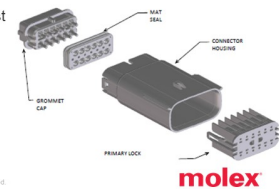

Product Change Notification (PCN)

PCN Number	501331	Date Issued	September 21, 2016
Product Family	Please refer to the full part list attachment for details.		
Series	Please refer to the full part list attachment for details.		
Reason for Change	Capacity change or tool replacement		
Change Type Description	This letter is to inform you that another set of tooling is being added to meet the current and future demands of this product. There will be no changes in the fit, form or function from the additional tooling when compared to the current tooling.		
Reason for Short Notice	New Capacity		
Assessment of Change	Passed FAI		
Internal Molex Qualification Date	August 30, 2016		
Sample Availability Date (Changed Part)	August 30, 2016		
Planned Implementation Date	October 21, 2016		
Method of Identifying Change	Lot information on label		

RELEASED

After Change

Overview

- Molex will be adding a MX150 Dual Row Blade Assembly capacity line to support increasing demand
  - No change to fit, form, function
  - PPAP will be available upon request
- Assembly Part Numbers Affected
  - 33482-xxxx